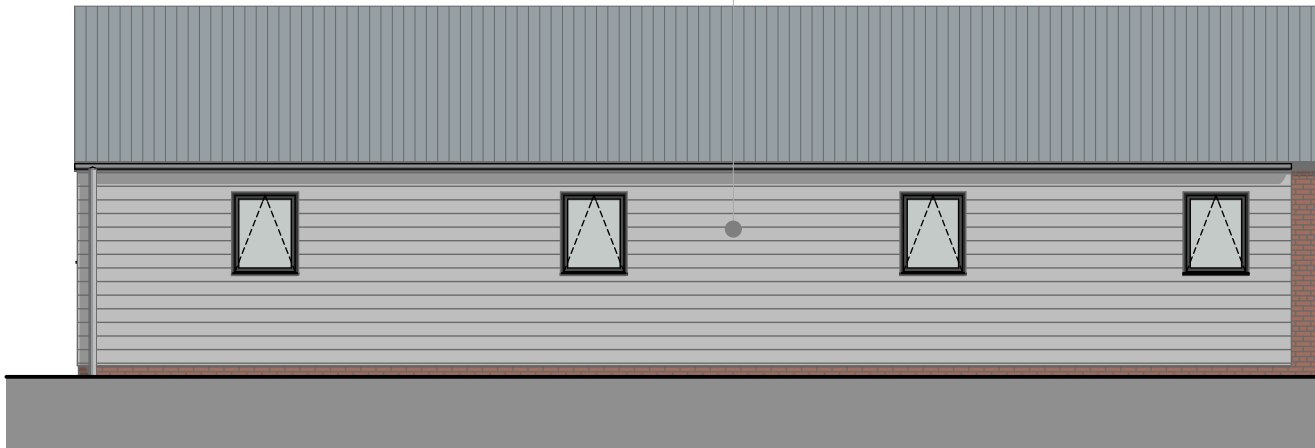

Issue Status			
<b>Planning Application</b>			
This drawing is copyright. Only figured dimensions to be worked to.			
Revision	Drawn	Check	Date

Anthracite corrugated roof

West Elevation

South Elevation

Timber cladding stained in light grey

East Elevation

client		
Bedingfield Farms Ltd		
project		
Barn Conversion, Bedingfield Hall Bedingfield		
drawing		
Proposed Elevations		
date	scale	@ A4
Sept '21	1:100	
drawn	check	
JDA	FIH	

**ARCHITECTURE + PLANNING**  
www.brown-co.com