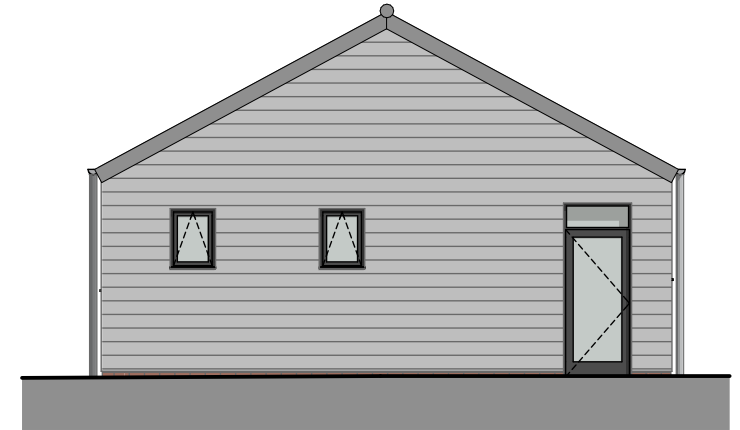

Issue Status			
<b>Planning Application</b>			
This drawing is copyright. Only figured dimensions to be worked to.			
Revision	Drawn	Check	Date

Anthracite corrugated roof

West Elevation

South Elevation

Timber cladding stained in light grey

East Elevation

client		
Bedingfield Farms Ltd		
project		
Barn Conversion, Bedingfield Hall Bedingfield		
drawing		
Proposed Elevations		
date	scale	@ A4
Sept '21	1:100	
drawn	check	
JDA	FIH	

**ARCHITECTURE + PLANNING**  
www.brown-co.com