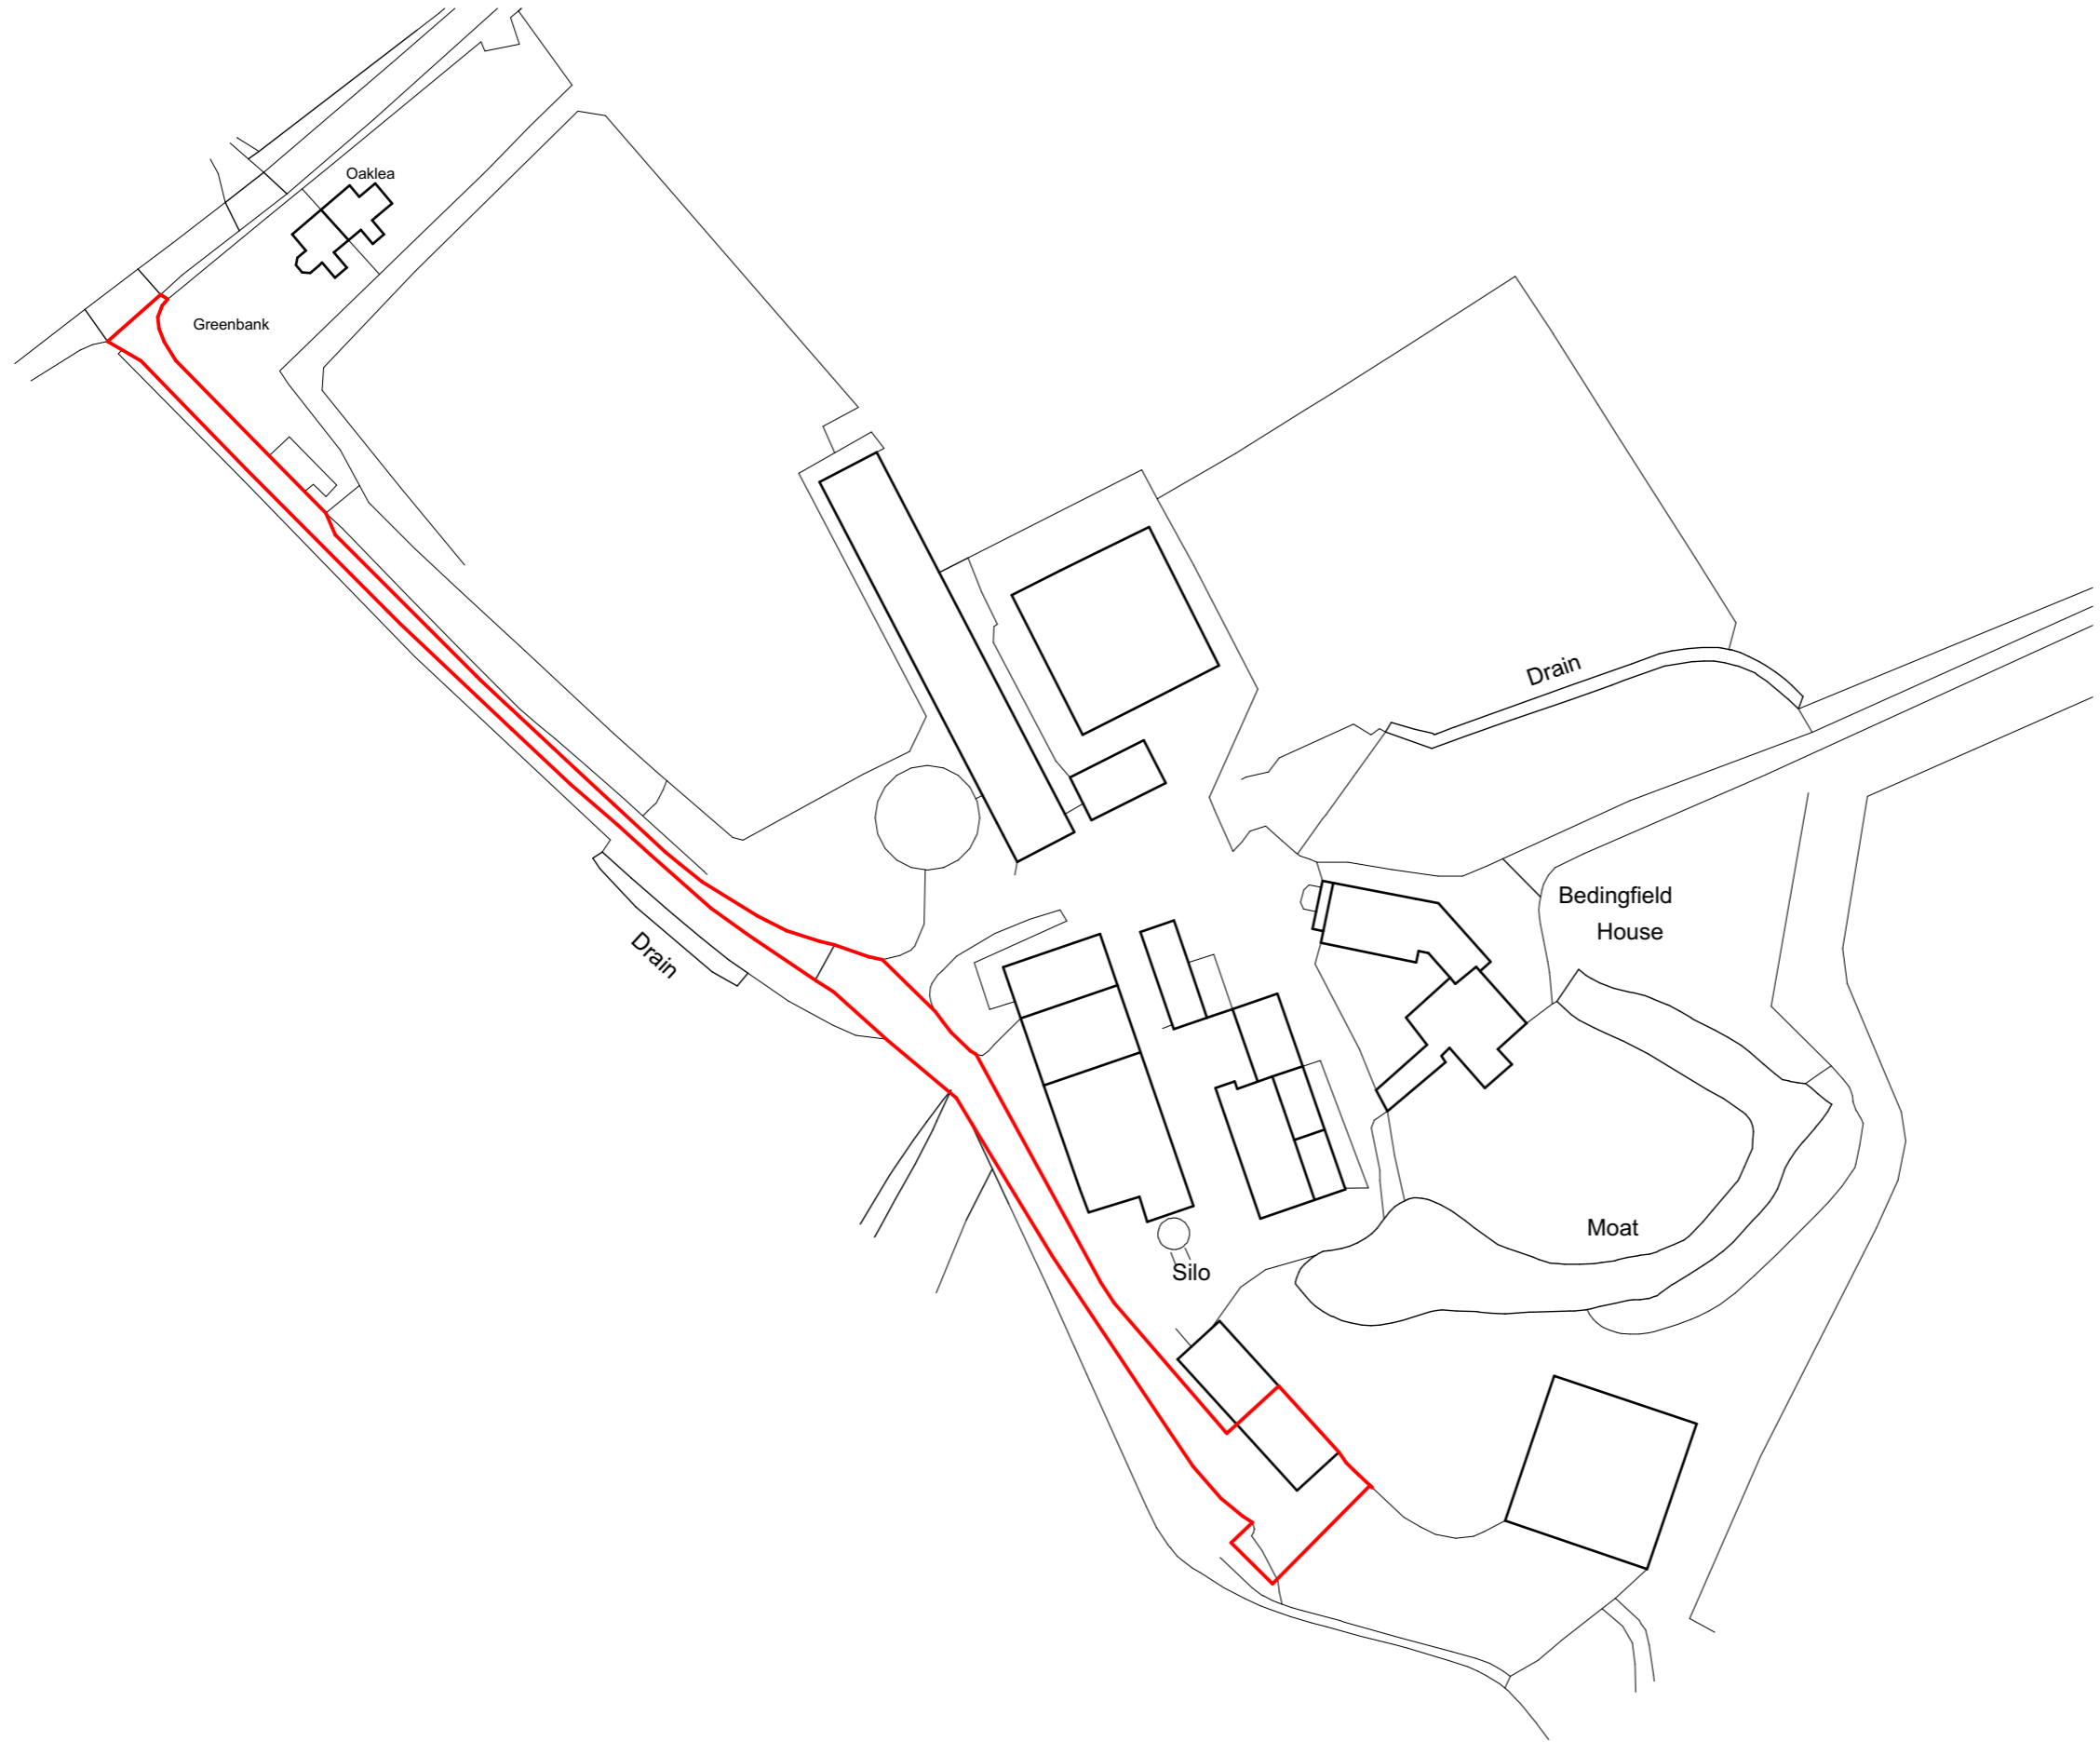

Issue Status			
Planning Application			
This drawing is copyright. Only figured dimensions to be worked to.			
Revision	Drawn	Check	Date

SCALE 1:1250
0 10 20 30 40 50 60m

client	Bedingfield Farms Ltd		
project	Barn Conversion, Bedingfield Hall Bedingfield		
drawing	Site Location Plan		
date	Sept 21	scale	1:1250 @ A3
drawn	JDA	check	FIH

BROWN & CO
ARCHITECTURE + PLANNING
www.brown-co.com

21	036627	001