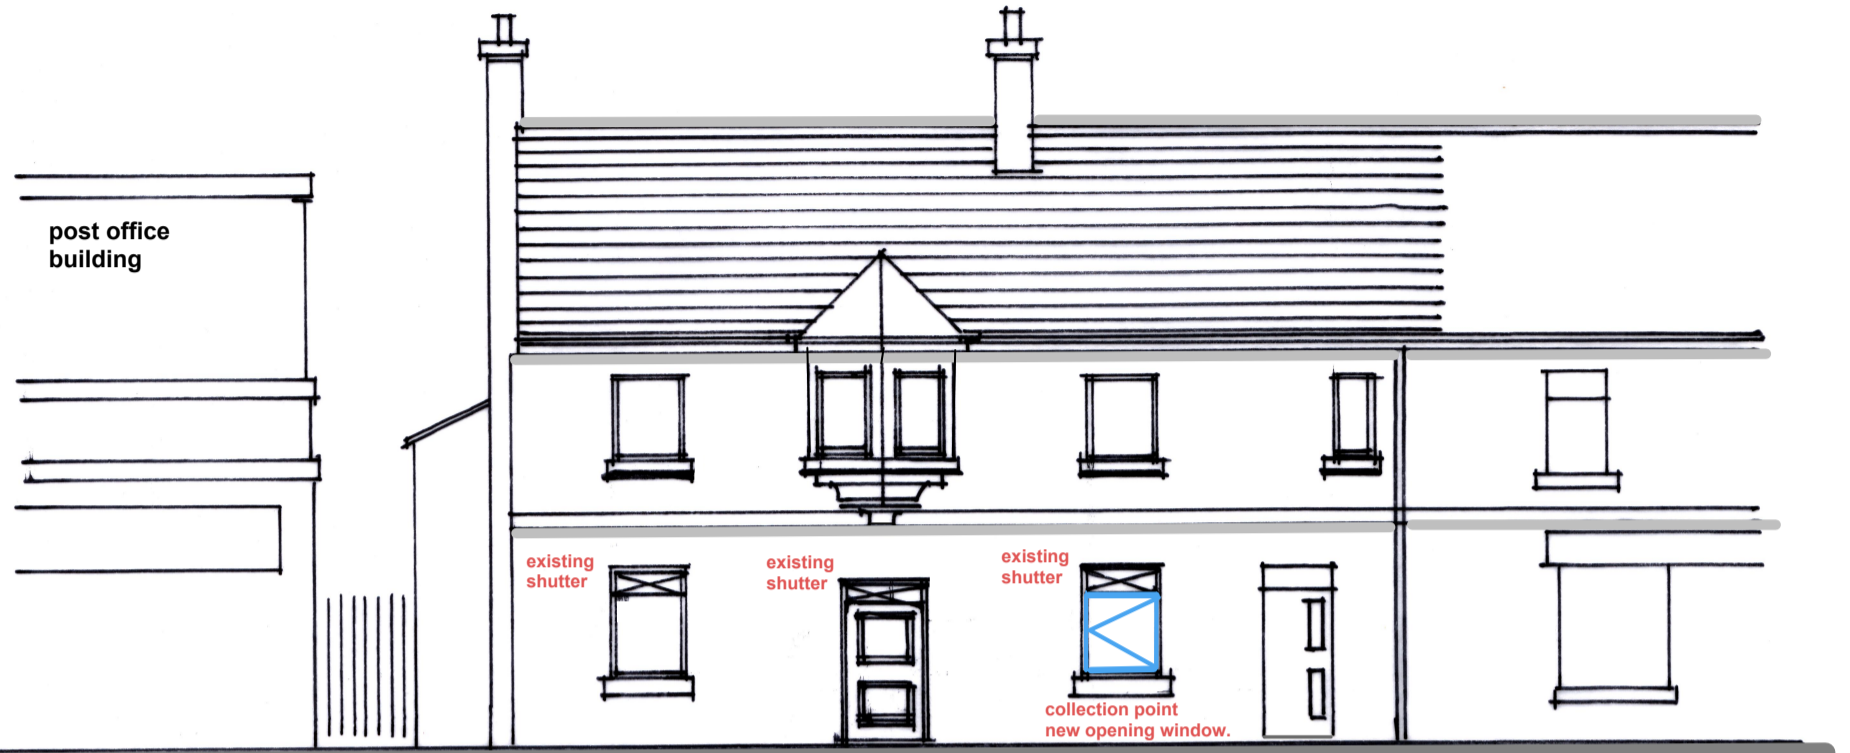

# PROPOSE CHANGE OF USE TO HOT FOOD CARRY OUT SHOP 12-14 BUCHANAN STREET AIRDRIE FOR MR BRIAN WOTHERSPOON.

elevation from Buchanan street. 1:00A3

scale in metres

location plan 1:1250.