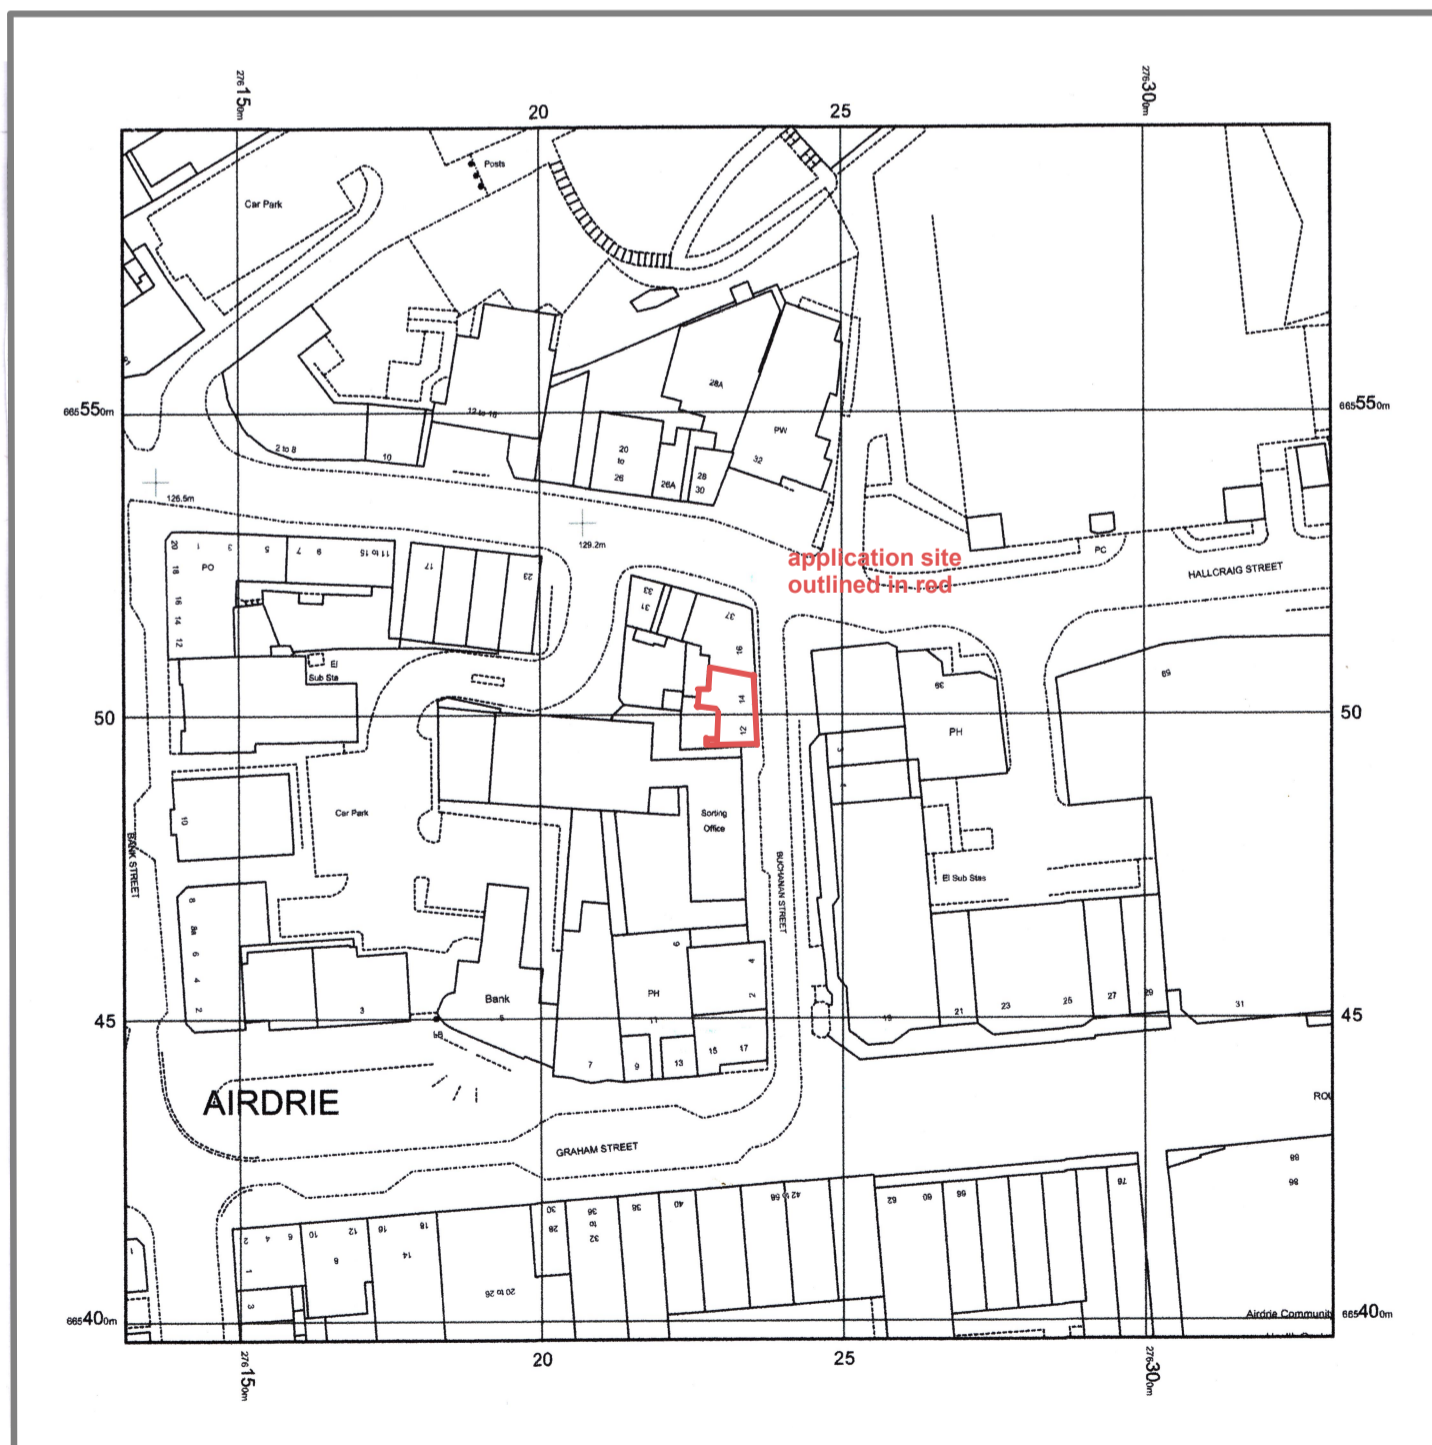

# PROPOSE CHANGE OF USE TO HOT FOOD CARRY OUT SHOP 12-14 BUCHANAN STREET AIRDRIE FOR MR BRIAN WOTHERSPOON.

elevation from Buchanan street. 1:00A3

scale in metres

location plan 1:1250.