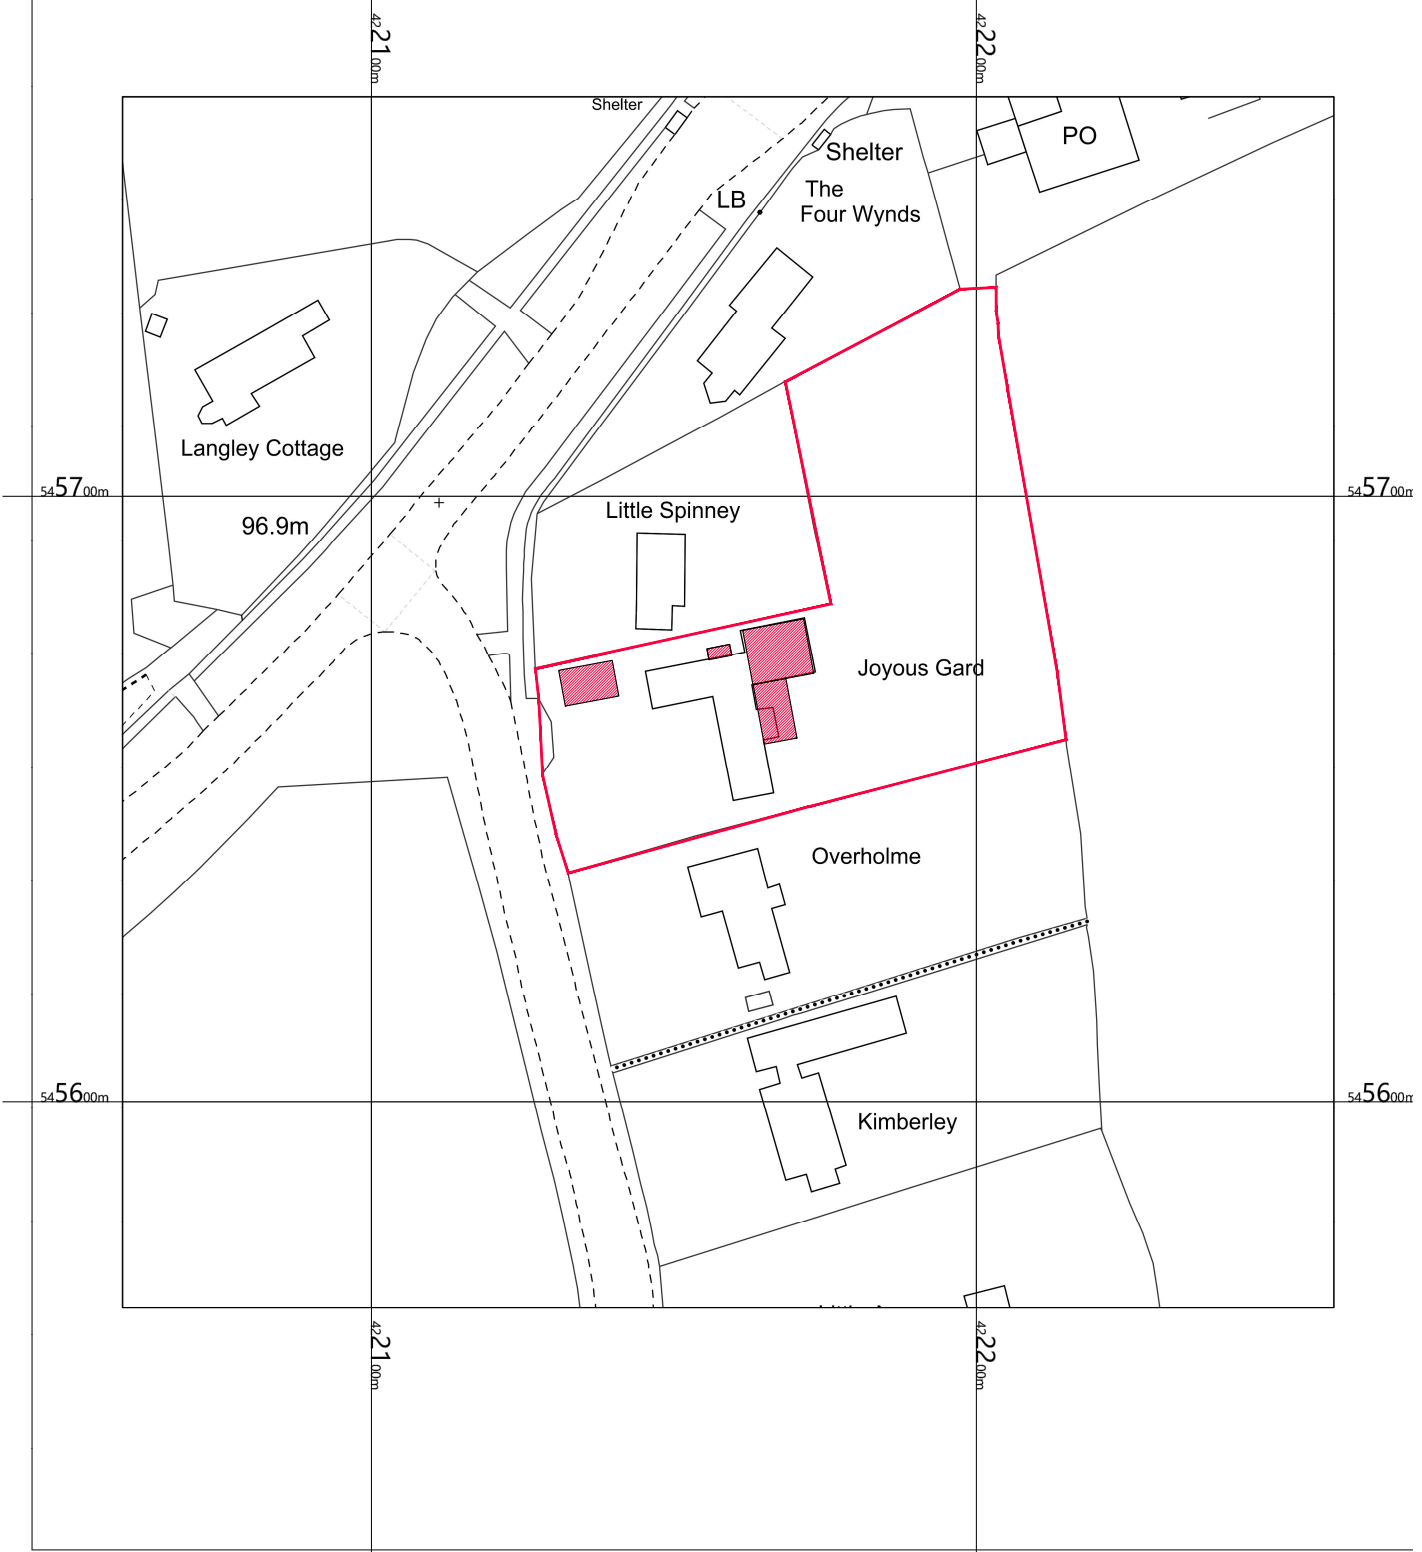

**BOX**

This drawing is copyright. Reproduction is not permitted. Do not scale from the drawing.  
 Any discrepancy must be reported to the architect immediately and before proceeding.

www.blackboxarchitects.com

mail @ blackboxarchitects.com

0 metres 50 metres

Project	<b>"Joyous Gard", Witton Gilbert.</b>			Black Box Architects Limited. 20 Devonshire Street Carlisle. Cumbria. CA3 8LP	
Drawing	<b>Proposed extensions</b>	Revision		Scale	<b>1:500</b>
Detail	<b>Location Plan</b>	Job.no.	<b>19-153-12</b>	Date	<b>Oct-21</b>
				Tel: 01228 402 200	