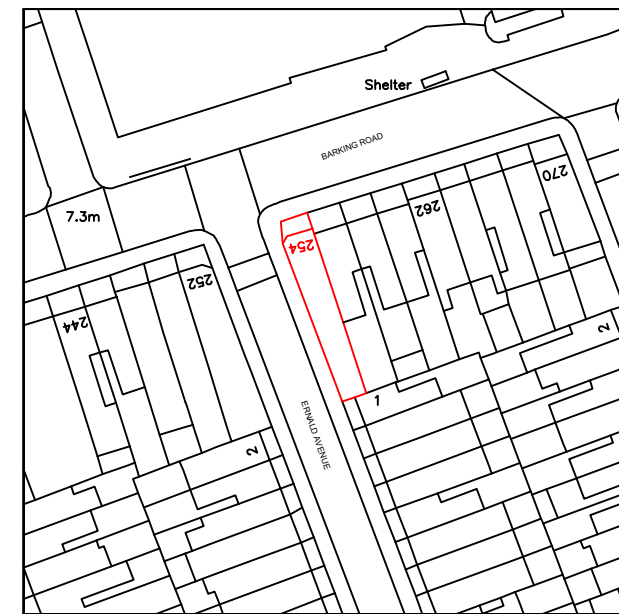

SITE AND LOCATION PLAN (SCALE 1:500)

PLOT PLAN (SCALE 1:1250)

TITLE: 254 BARKING ROAD PLOT / SITE PLAN

NAME : MR. ANANTHAN
 ADDRESS : 254 BARKING ROAD
 EASTHAM, E63BA

Drg No : EXE 003

Drwn By: T.P.G

Scale : 1:500/1:1250