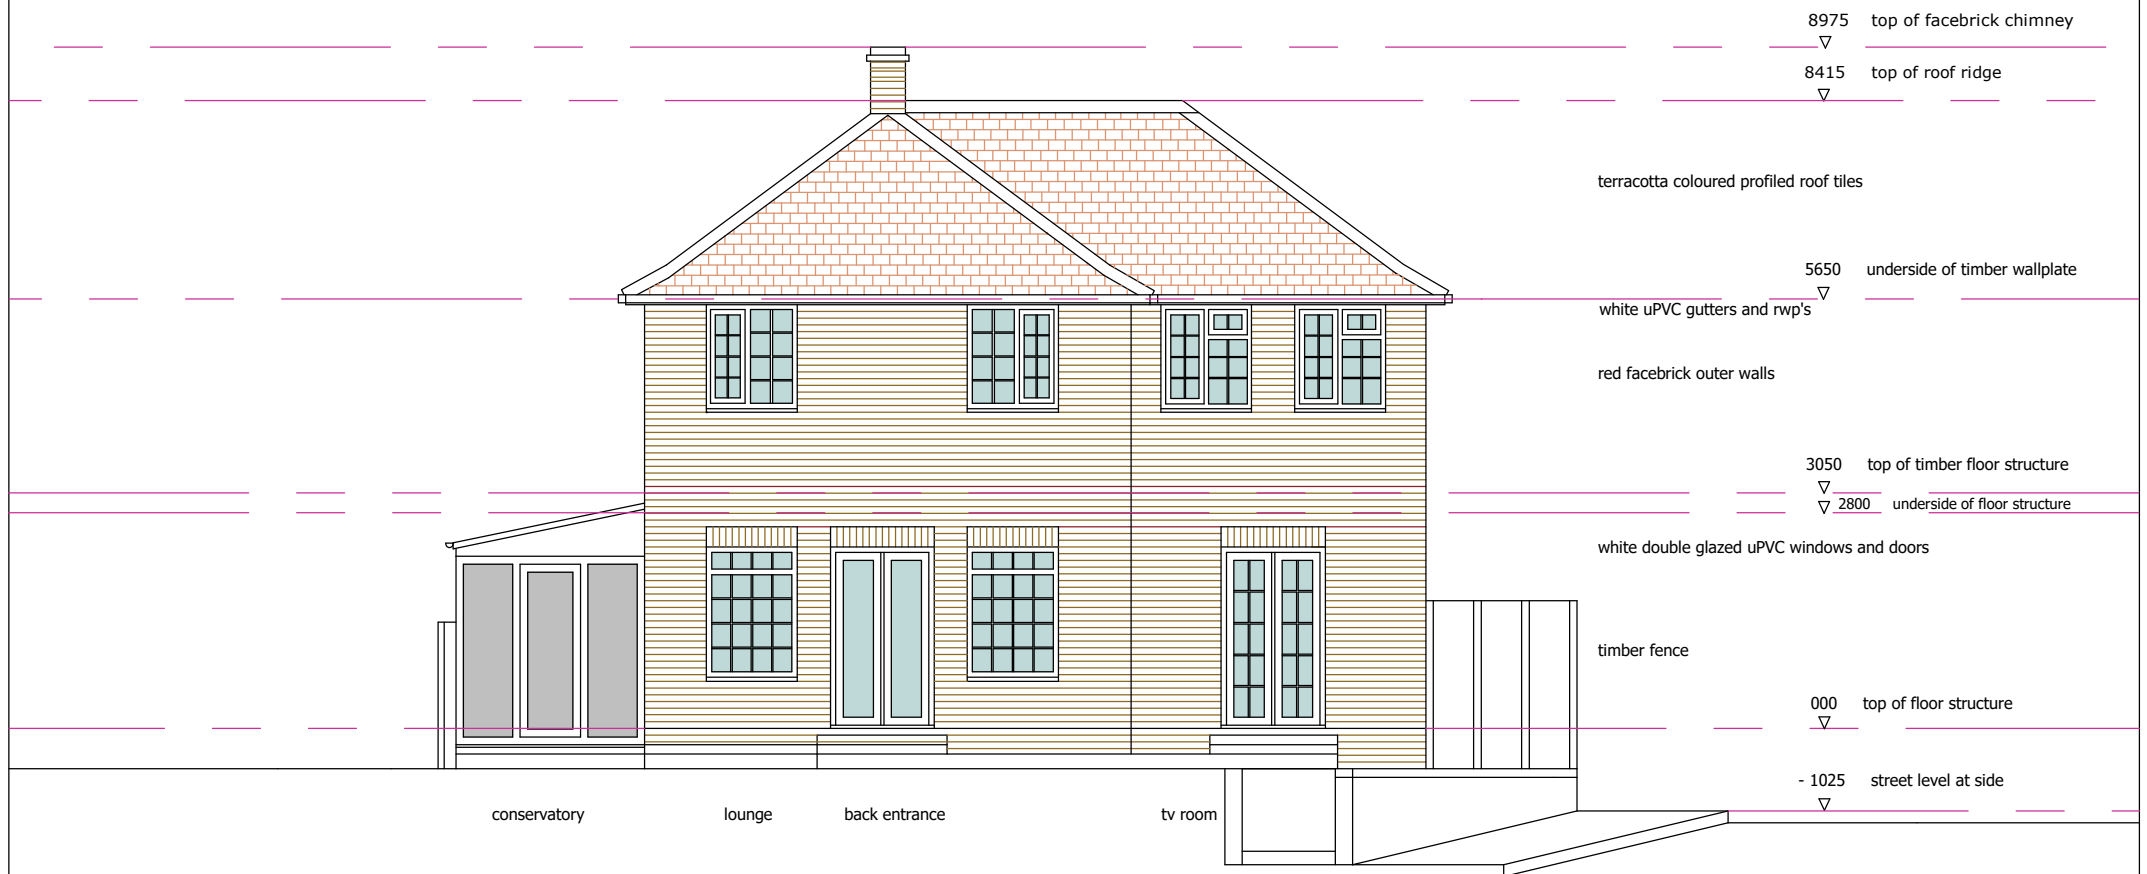

0 North Elevation

0 South Elevation

NO	TITLE	TITEL	PROJECT	PROJEK	REFERENCE	VERWYS	<p>CHRISTOPHER COWLEY AND ASSOCIATES 079-86340719 c.cowley@tiscali.co.uk</p>
	Existing North & South Elevations		Louis Botes 21 Paiges Farm Close Weald Sevenoaks TN14 6QP Single Storey Side Extension				
03	DRAWN	CJC	GETEKEN				
	SCALE	1:100	SKAAL				