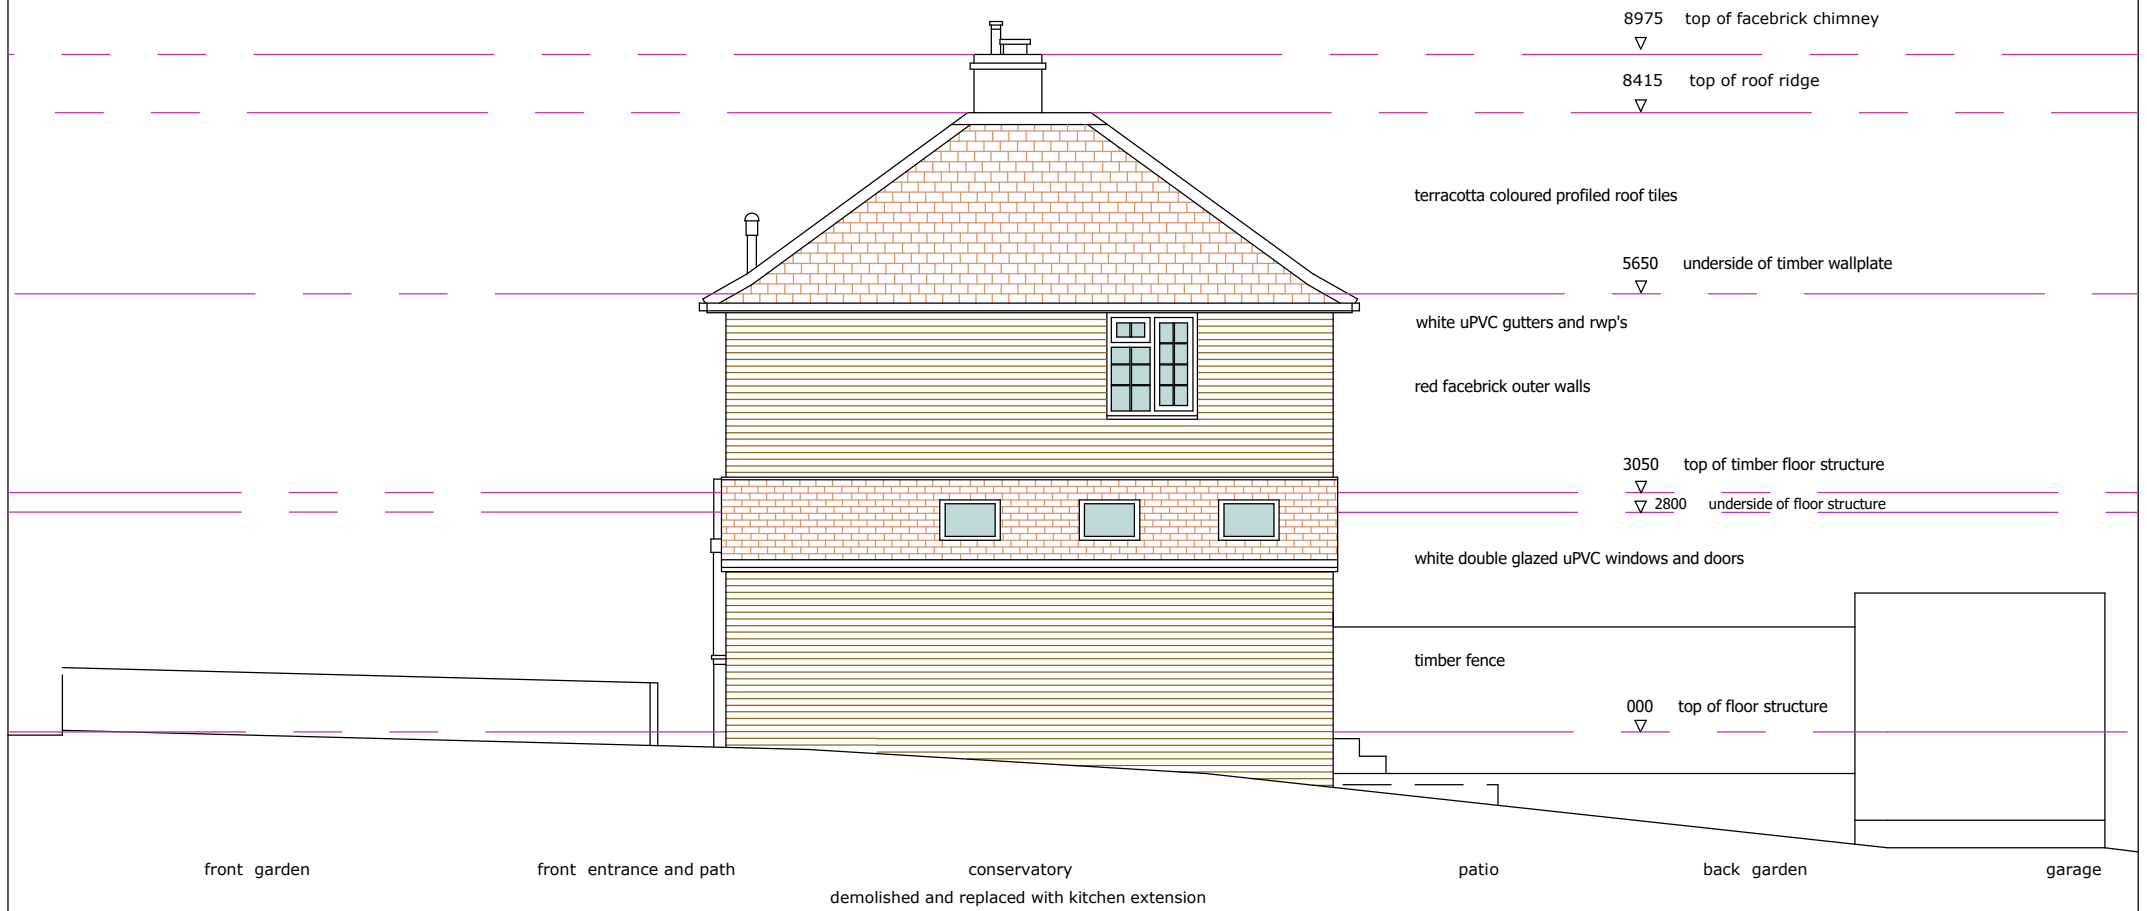

0 East Elevation

0 West Elevation

NO 09	TITLE TITEL Proposed East & West Elevations	PROJECT PROJEK Louis Botes 21 Paiges Farm Close Weald Sevenoaks TN14 6QP Single Storey Side Extension	REFERENCE VERWYS	 CHRISTOPHER COWLEY AND ASSOCIATES 079-86340719 c.cowley@tiscali.co.uk
	DRAWN SCALE CJC 1:100	GETEKEN SKAAL		