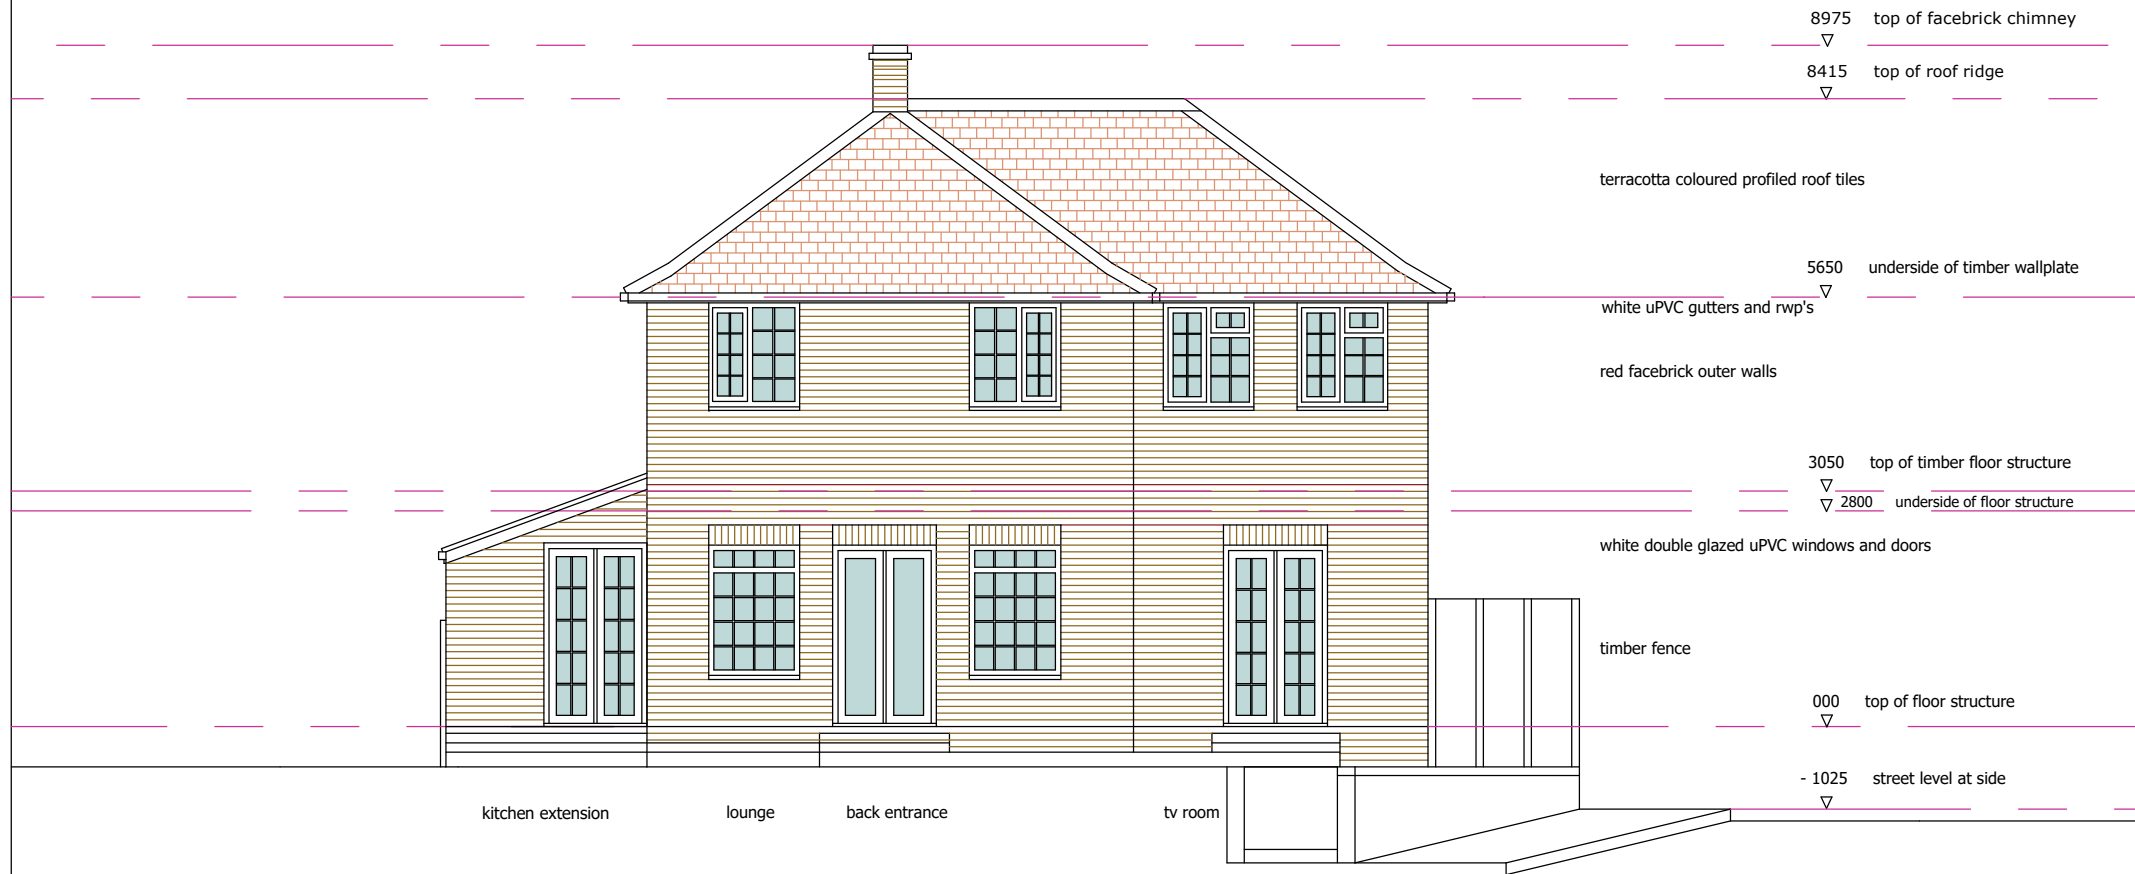

0 North Elevation

0 South Elevation

NO  08	TITLE TITEL Proposed North & South Elevations	PROJECT PROJEK <b>Louis Botes</b> 21 Paiges Farm Close Weald Sevenoaks TN14 6QP Single Storey Side Extension	REFERENCE VERWYS	 <b>CHRISTOPHER COWLEY AND ASSOCIATES</b> 079-86340719 c.cowley@tiscali.co.uk
	DRAWN GETEKEN CJC			
	SCALE SKAAL 1:100			