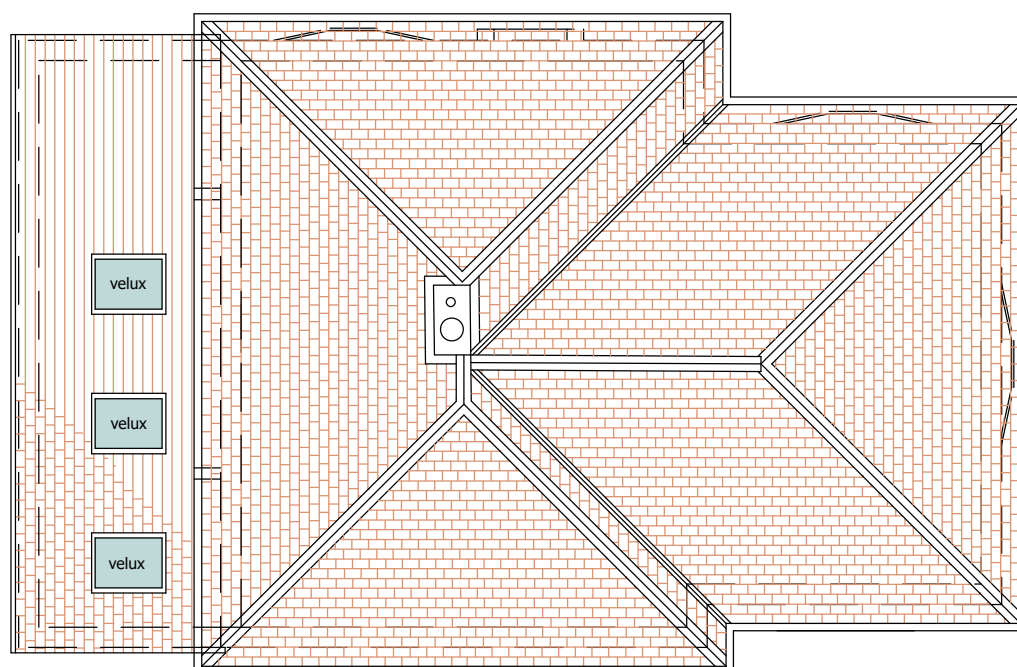

0 Existing Roof Plan

0 Proposed Roof Plan

NO 05	TITLE TIETEL Existing & Proposed Roof Plans	PROJECT PROJEK Louis Botes 21 Paiges Farm Close Weald Sevenoaks TN14 6QP Single Storey Side Extension	REFERENCE VERWYS	 CHRISTOPHER COWLEY AND ASSOCIATES 079-86340719 c.cowley@tiscali.co.uk
	DRAWN SCALE CJC 1:100	GETEKEN SKAAL		