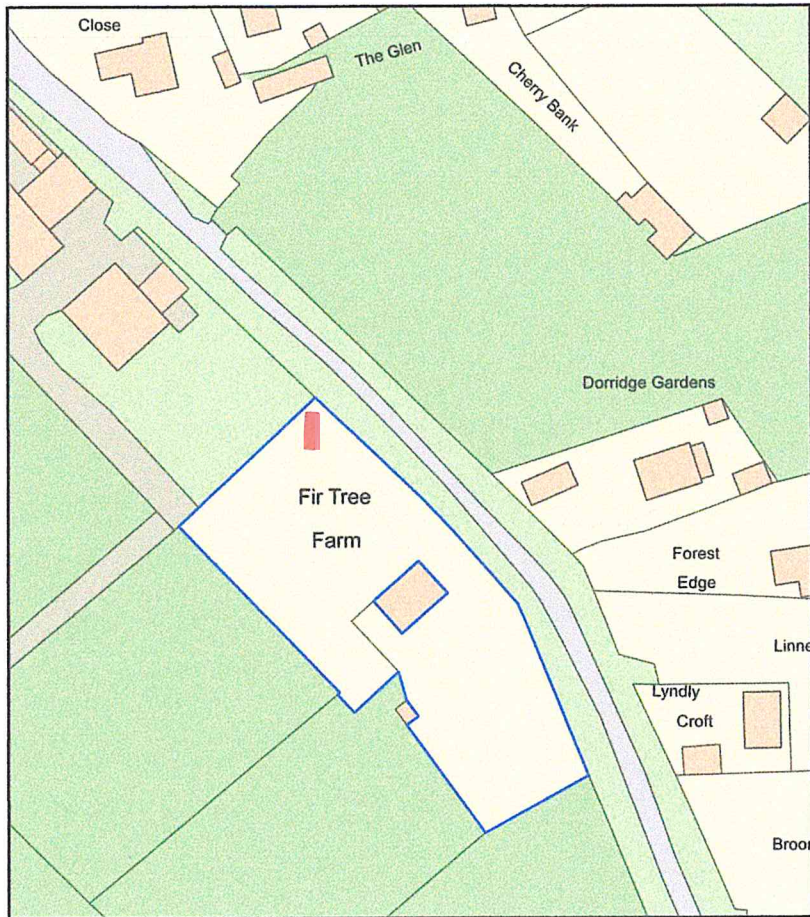

# Site Location Plan

Plan Produced for: Fir Tree Farm  
Date Produced: 24 Oct 2021  
Plan Reference Number: TQRQM21297154216484  
Scale: 1:1250 @ A4