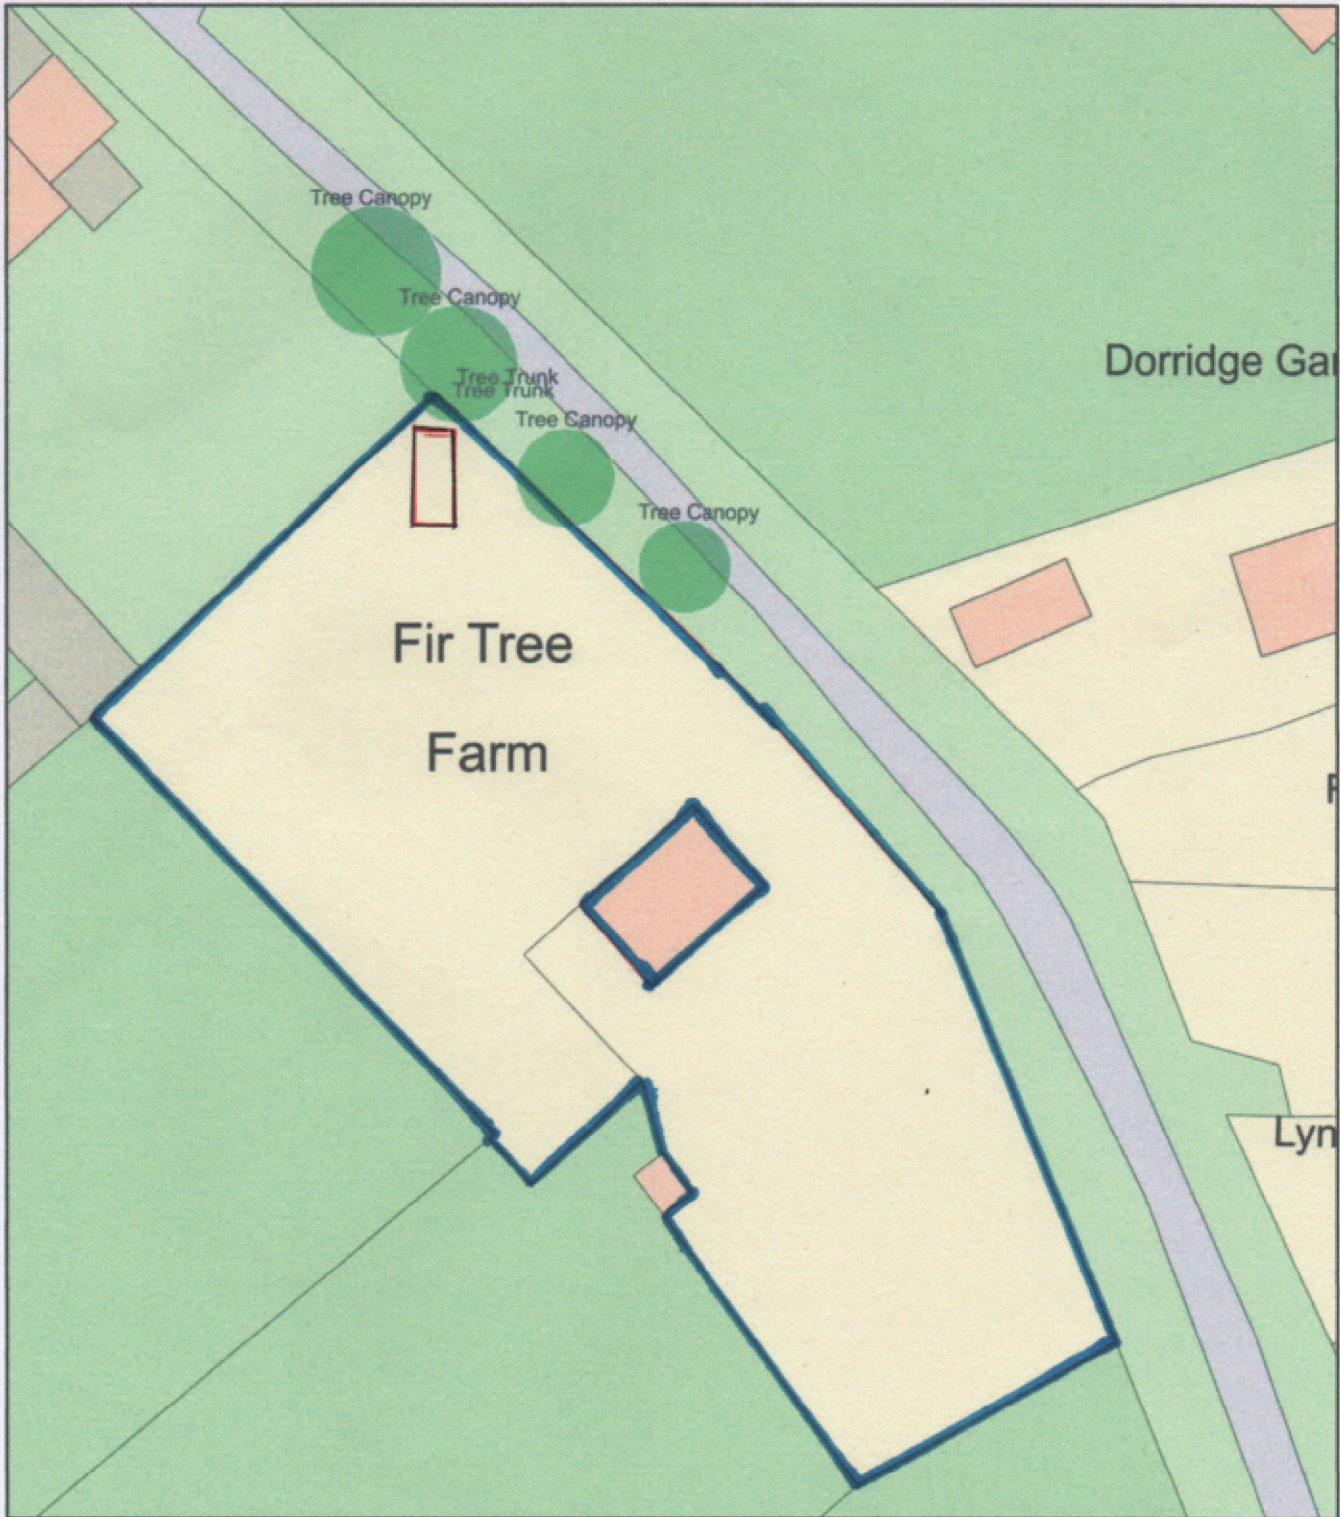

# Fir Tree Farm Tree Plan

Plan Produced for: Joe Eede  
Date Produced: 16 Oct 2021  
Plan Reference Number: TQRQM21289085510605  
Scale: 1:500 @ A4