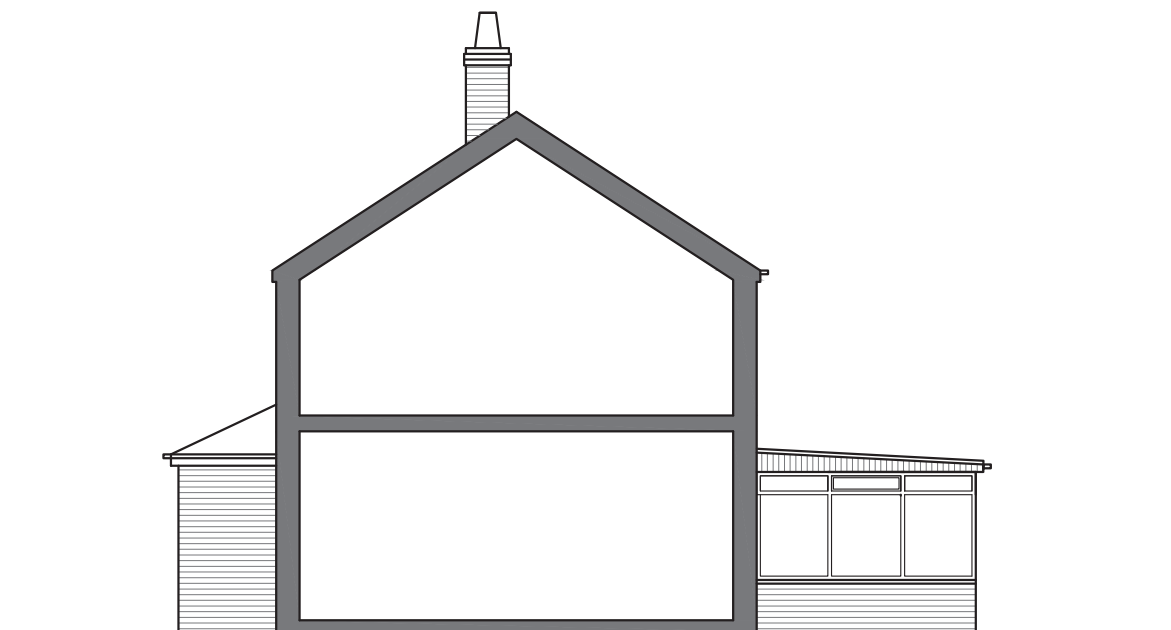

EXISTING SOUTH ELEVATION

EXISTING WEST ELEVATION

EXISTING NORTH ELEVATION

EXISTING EAST ELEVATION

DRAYCOTT	
CHARTERED SURVEYORS	
82 High Street Lymington Hampshire SO41 9AN Tel: 01590 673282 Email: surveyors@draycotts.co.uk	
Project: 17 Warton Close East Boldre Brockenhurst Hampshire SO42 7WW	
Client: Mrs K Holden	
Scale: 1:100	Date: 20/10/21
Paper Size: A3	Drawn By: SH
Drawing Status:	Survey Drawing
Drawing Detail:	Existing Elevations
Drawing No: 103	
Revision:	