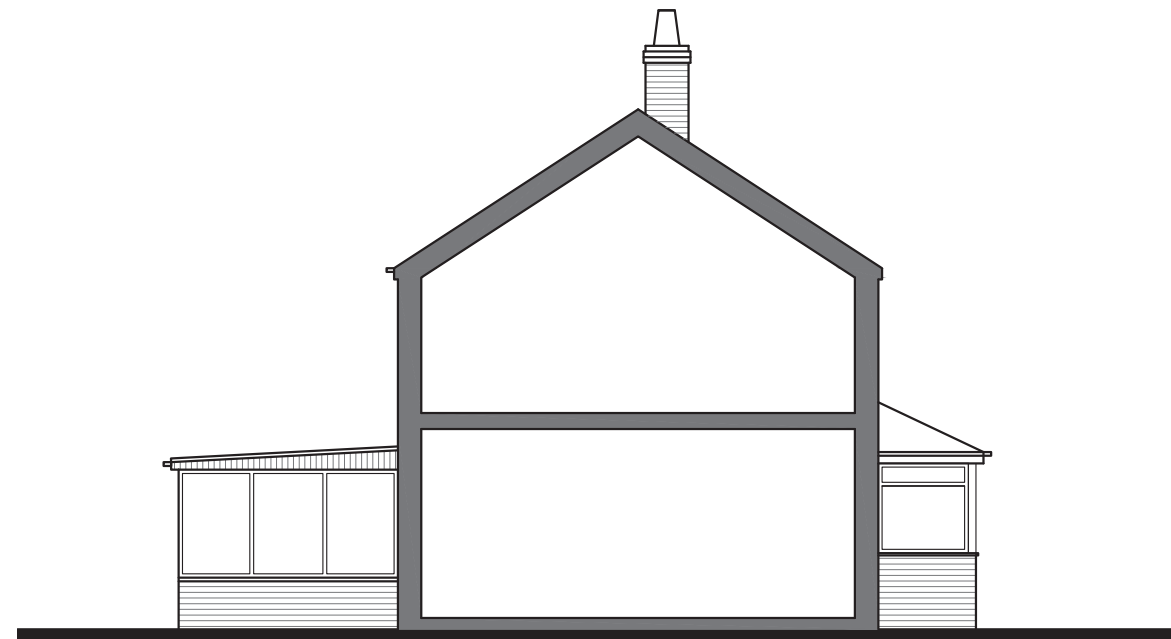

EXISTING SOUTH ELEVATION

EXISTING WEST ELEVATION

EXISTING NORTH ELEVATION

EXISTING EAST ELEVATION

DRAYCOTT	
CHARTERED SURVEYORS	
82 High Street Lymington Hampshire SO41 9AN Tel: 01590 673282 Email: surveyors@draycotts.co.uk	
Project: 17 Warton Close East Boldre Brockenhurst Hampshire SO42 7WW	
Client: Mrs K Holden	
Scale: 1:100	Date: 20/10/21
Paper Size: A3	Drawn By: SH
Drawing Status:	Survey Drawing
Drawing Detail:	Existing Elevations
Drawing No: 103	
Revision:	