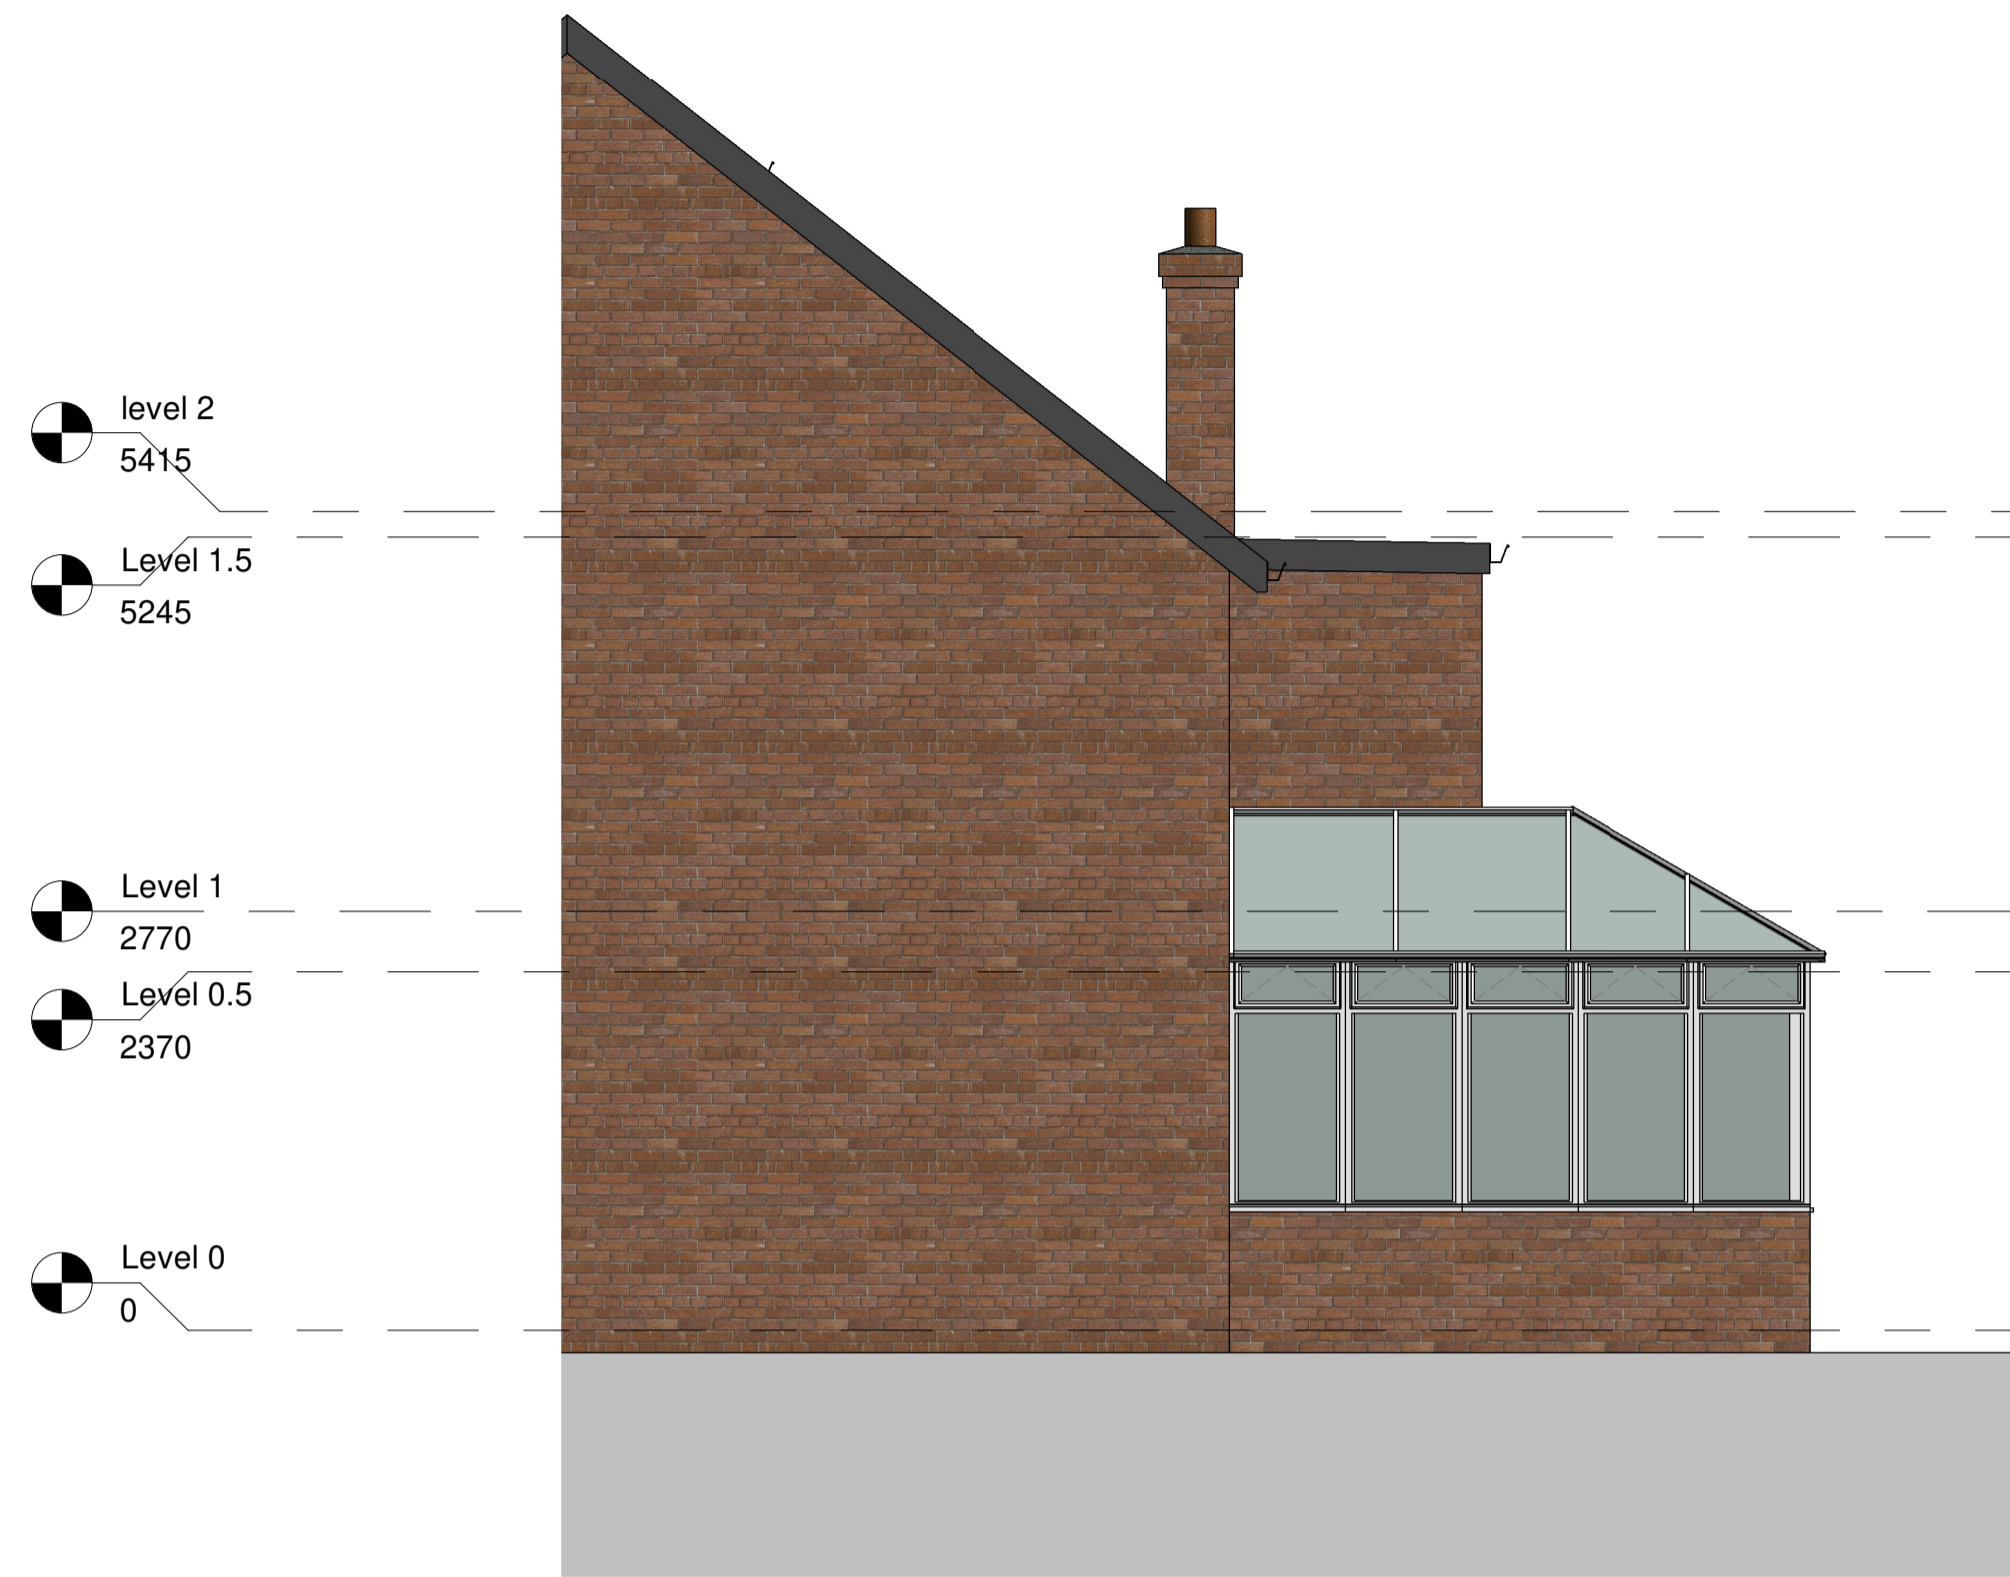

This drawing is protected under copyright

Front Elevation
1 : 50

Right Elevation
1 : 50

Left Elevation
1 : 50

Rear Elevation
1 : 50

Rev	Description	Date

PROJECT

67 Fair Oak Drive
Eltham SE9 2QQ

TITLE

Existing Drawing

CLIENT

Alexia

DRAWN BY
AK

CHECKED BY
AK

DATE
07/17/20

SCALE (@ A1)
1 : 50

PROJECT NUMBER
132

DRAWING NUMBER
PL004

REV
B