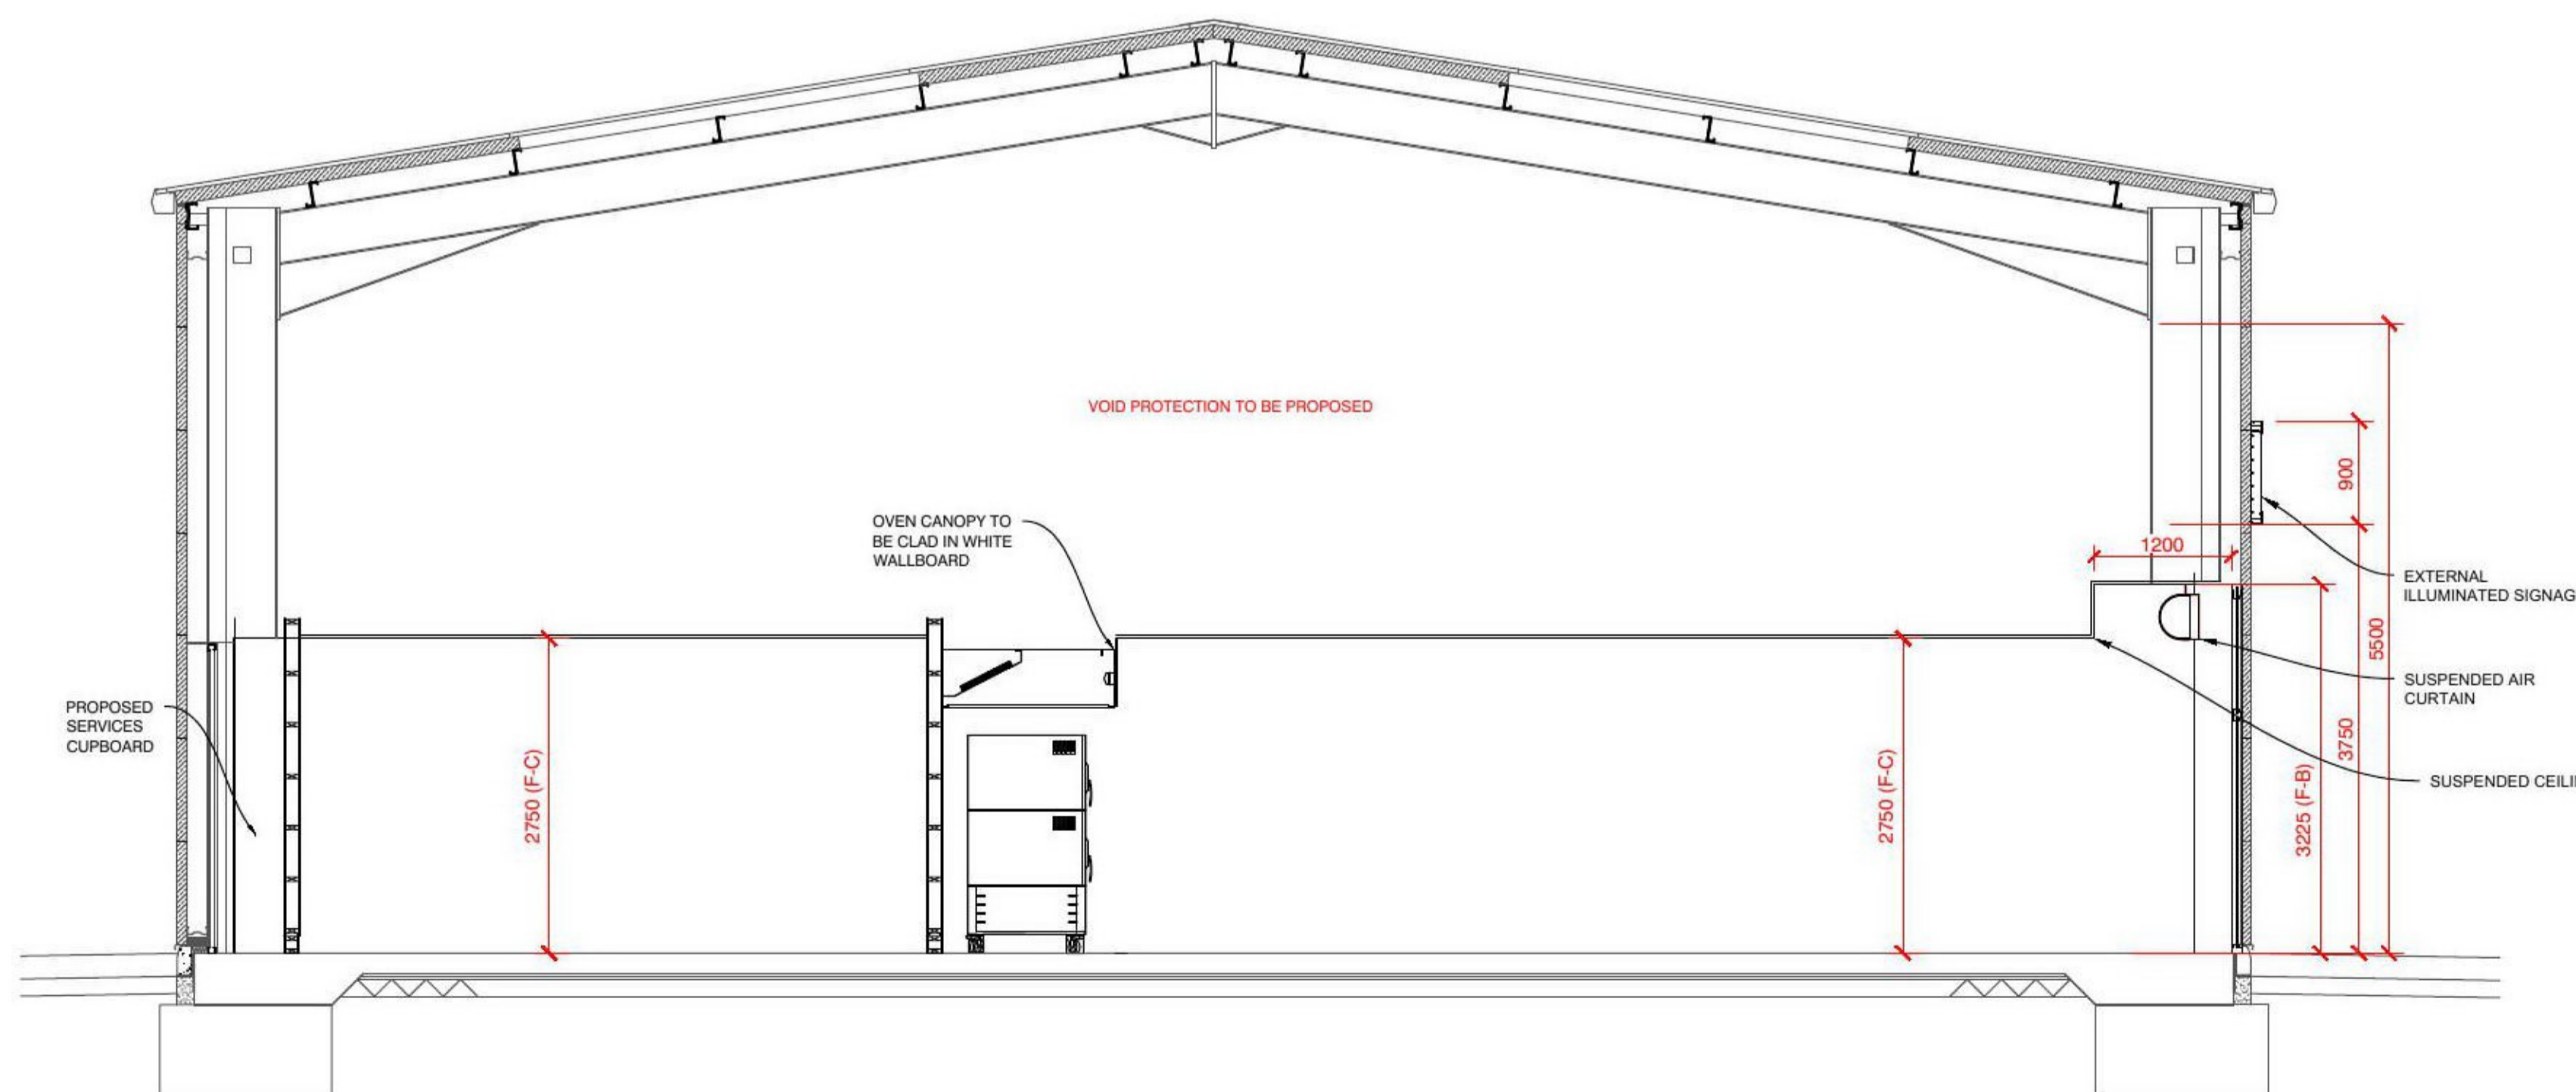

EXISTING ELEVATION E-E (1:50)

PROPOSED ELEVATION E-E (1:50)

REV	DESCRIPTION	DATE	NAME
<b>GREGGS</b>			
GREGGS Plc (SOUTH EAST) 87 MILLMARSH LANE ENFIELD MIDDLESEX EN3 7XJ			
Shop S Number & Name S5794 Clacton-on-sea, UM Clacton TP, Old Rd			
Title 06 PLANNING			
Site Address Unit M, Proposed Retail and Trade development park, Old Gas Works Site, Old Road, Clacton-on-sea			
Gross Building Area 140 Sq m		Gross Sales Area 66 Sq m	
Drawing No. RSOE/S5794/06			Rev.
Date 30/09/21		Scale 1:50	@ A1
Drawn by GP	Scale Bar		
Issued 30-Sep-21	0 500 1000 1500 2000 2500mm SCALE 1:50		

DO NOT RESCALE THIS DRAWING