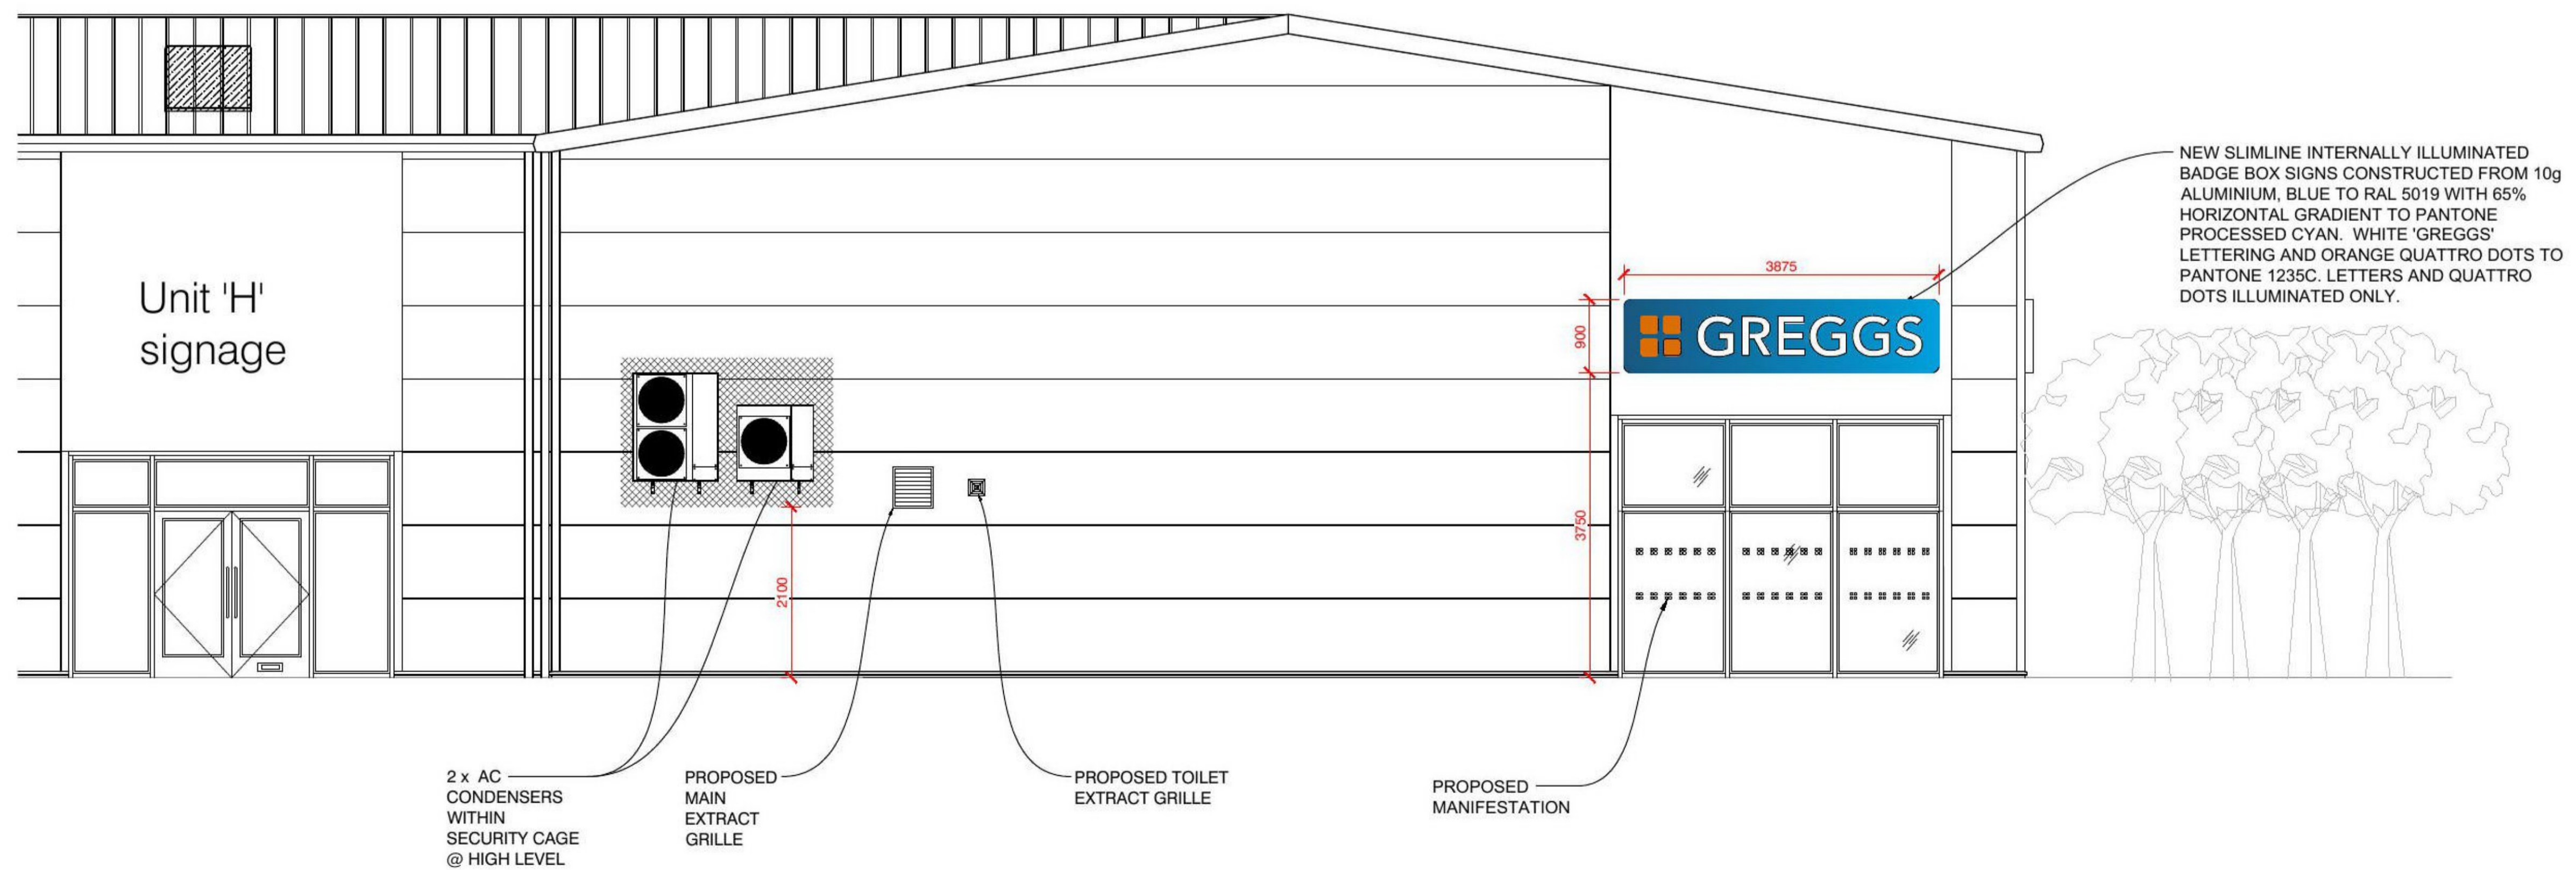

EXISTING ELEVATION B-B (1:50)

PROPOSED ELEVATION B-B (1:50)

REV	DESCRIPTION	DATE	NAME
			
GREGGS Plc (SOUTH EAST) 87 MILMARSH LANE ENFIELD MIDDLESEX EN3 7XJ			
Shop S Number & Name S5794 Clacton-on-sea, UM Clacton TP, Old Rd			
Title 04 PLANNING			
Site Address Unit M, Proposed Retail and Trade development park, Old Gas Works Site, Old Road, Clacton-on-sea			
Gross Building Area 140 Sq m		Gross Sales Area 66 Sq m	
Drawing No. RSOE/S5794/04			Rev.
Date 30/09/21		Scale 1:50 @ A1	
Drawn by GP		Scale Bar 	
Issued 30-Sep-21		SCALE 1:50	

DO NOT RESCALE THIS DRAWING