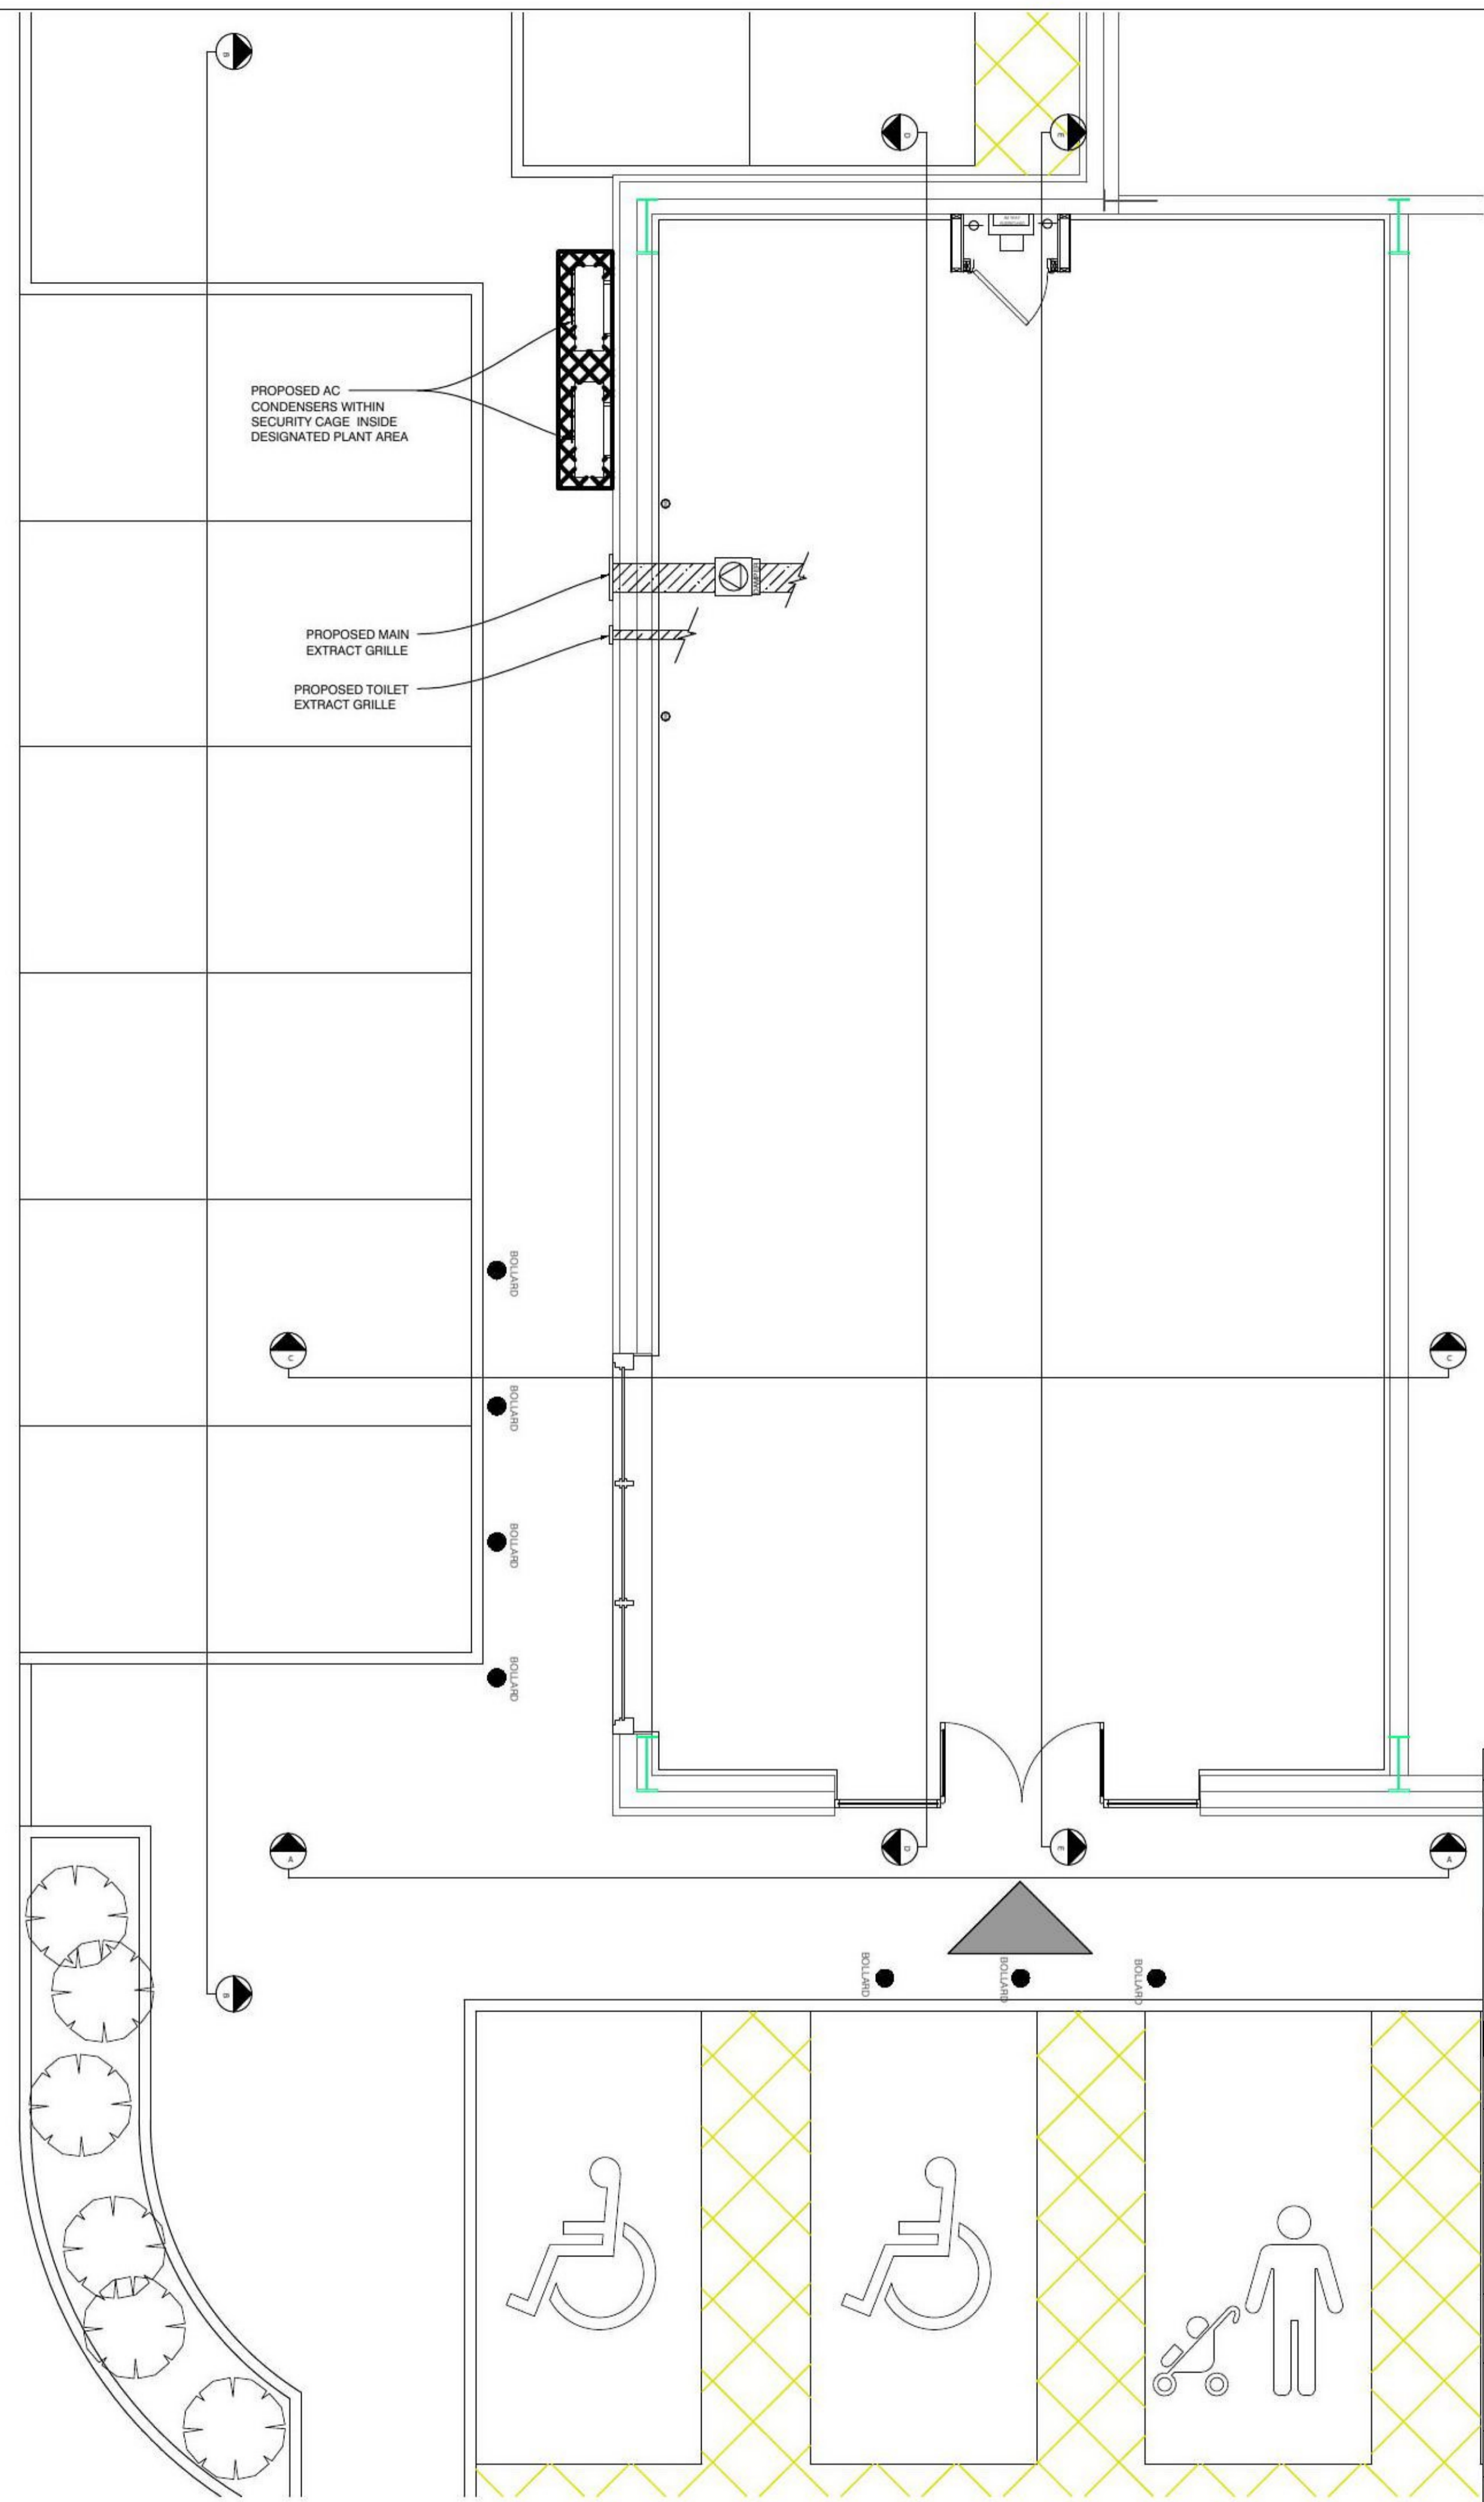

EXISTING SITE PLAN (1:50)

PROPOSED SITE PLAN (1:50)

DO NOT RESCALE THIS DRAWING

REV	DESCRIPTION	DATE	NAME
GREGGS			
GREGGS Plc (SOUTH EAST) 87 MILLMARSH LANE ENFIELD MIDDLESEX EN3 7XJ			
Shop S Number & Name S5794 Clacton-on-sea, UM Clacton TP, Old Rd			
Title 02 PLANNING			
Site Address Unit M, Proposed Retail and Trade development park, Old Gas Works Site, Old Road, Clacton-on-sea			
Gross Building Area 140 Sq m		Gross Sales Area 66 Sq m	
Drawing No. R50E/S5794/02			Rev.
Date 30/09/21		Scale 1:50	@ A1
Drawn by GP		Scale Bar	
Issued 30-Sep-21		0 500 1000 1500 2000 2500mm SCALE 1:50	