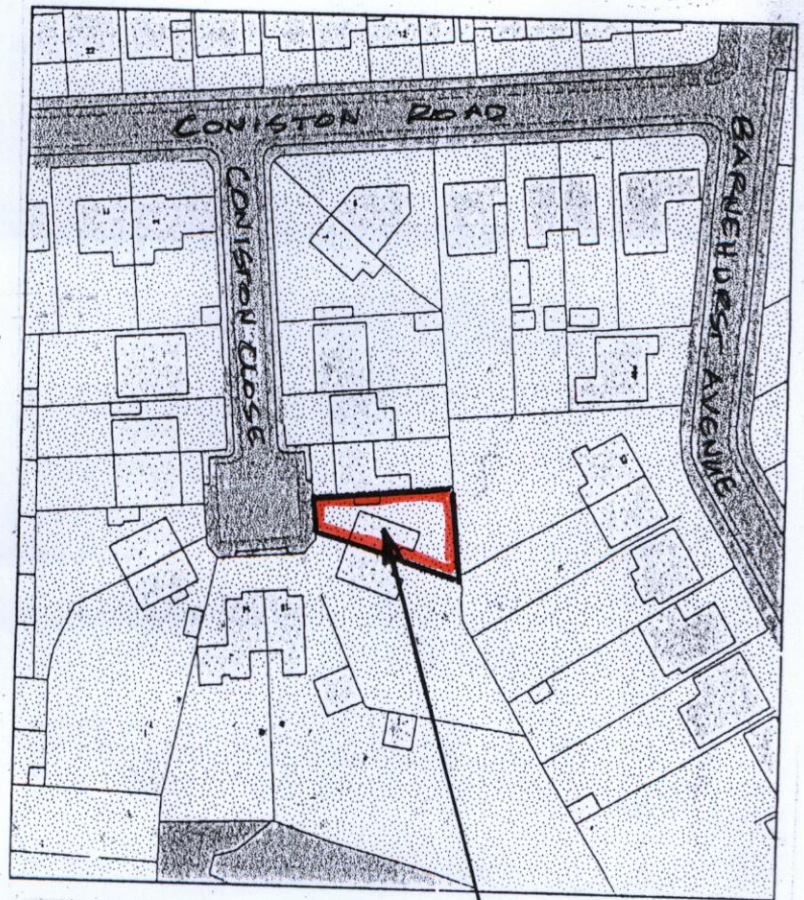

SITE:-
9 CONISTON CLOSE
BEXLEYHEATH DA7 6PZ

LOCATION PLAN
SCALE - 1:1250

SITE