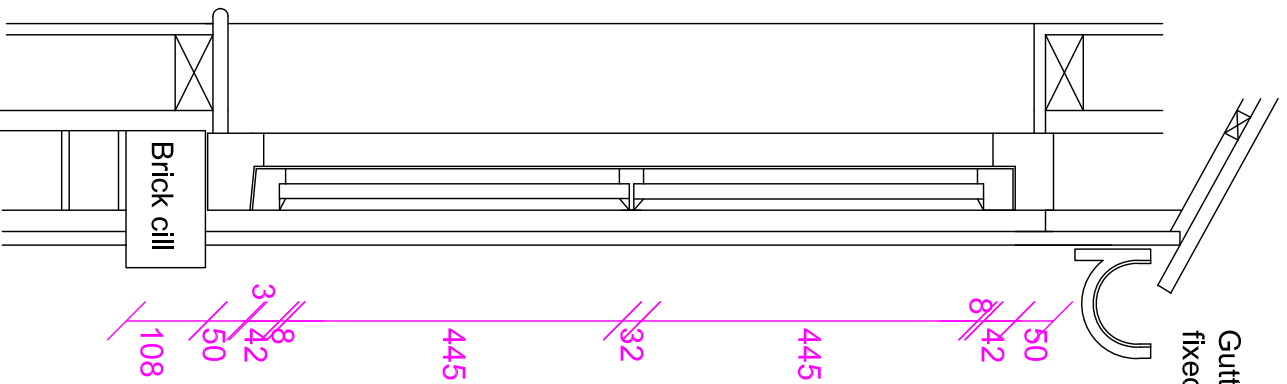

Gutter on fascia brackets  
fixed to fascia boards

~~60~~52 280 ~~52~~2252 280 ~~52~~60

Timber framed window  
with fixed light and single  
side-hung double glazed  
outward opening  
casement on pair of  
hinges, painted white to  
match existing.

Brick cill

DALTON HOUSE  
2109 A11 WINDOW DETAIL AS PROPOSED

22.10.21  
Scale 1:10

A R C H I T E C T S  
GARDEN LODGE · SPOCKENBICK · NORTH SAFTON