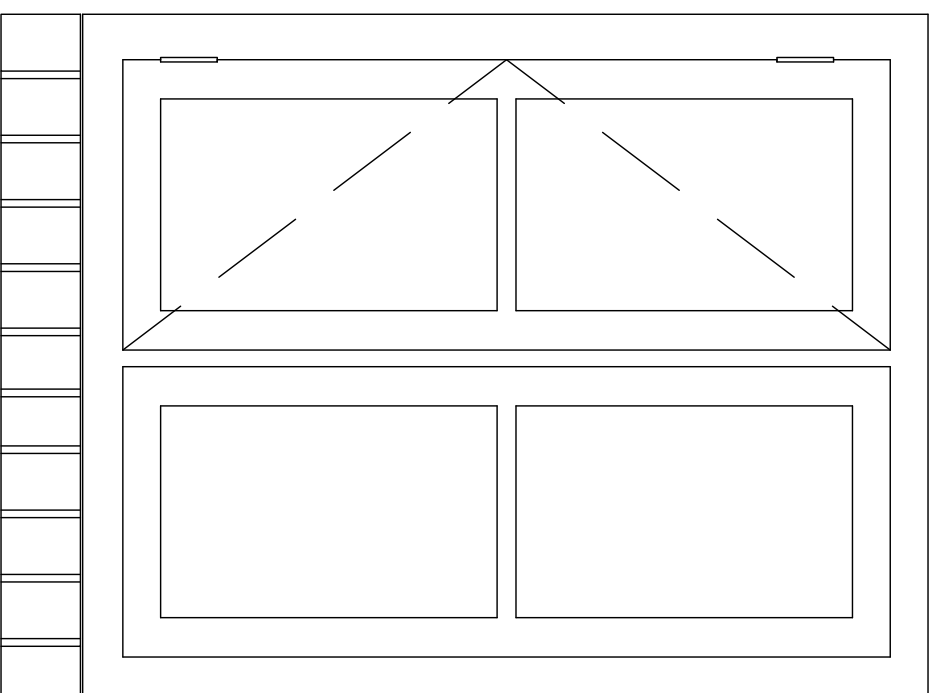

Gutter on fascia brackets  
fixed to fascia boards

~~60~~52 280 ~~52~~2252 280 ~~52~~60

Timber framed window  
with fixed light and single  
side-hung double glazed  
outward opening  
casement on pair of  
hinges, painted white to  
match existing.

Brick cill

DALTON HOUSE  
2109 A11 WINDOW DETAIL AS PROPOSED

22.10.21  
Scale 1:10

A R C H I T E C T S  
GARDEN LODGE · SPOCKENBICK · NORTH SAFTON