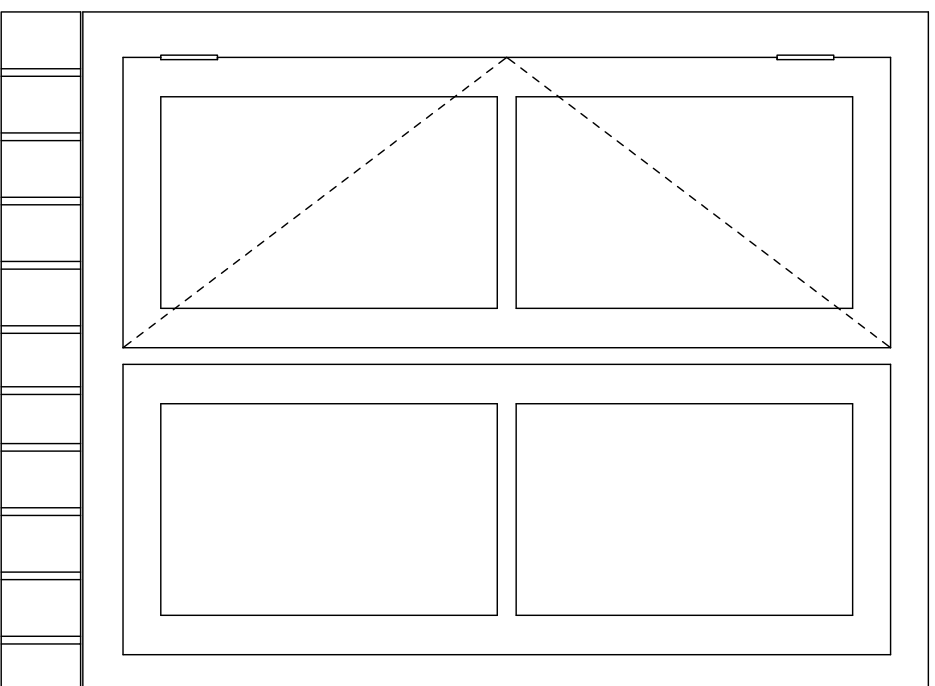

Gutter on fascia brackets  
fixed to fascia boards

~~60~~52    280    ~~52~~22~~52~~    280    ~~52~~60

Timber framed window  
with single side-hung  
opening casement on  
pair of hinges, painted  
white.