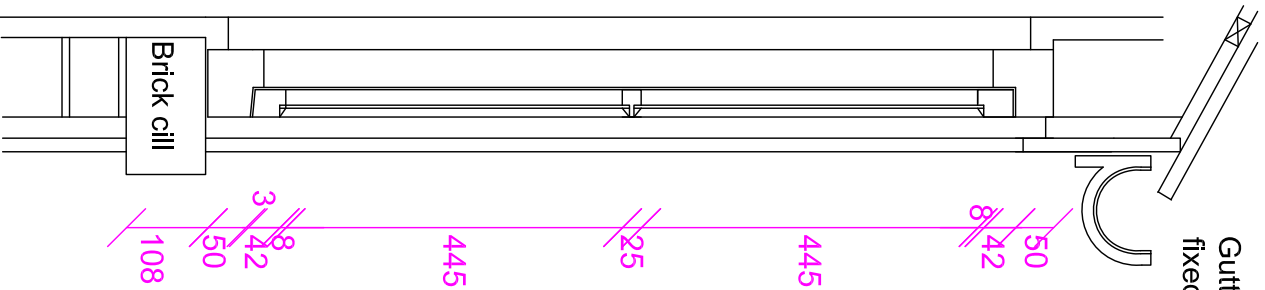

Gutter on fascia brackets  
fixed to fascia boards

~~60~~52    280    ~~52~~22~~52~~    280    ~~52~~60

Timber framed window  
with single side-hung  
opening casement on  
pair of hinges, painted  
white.