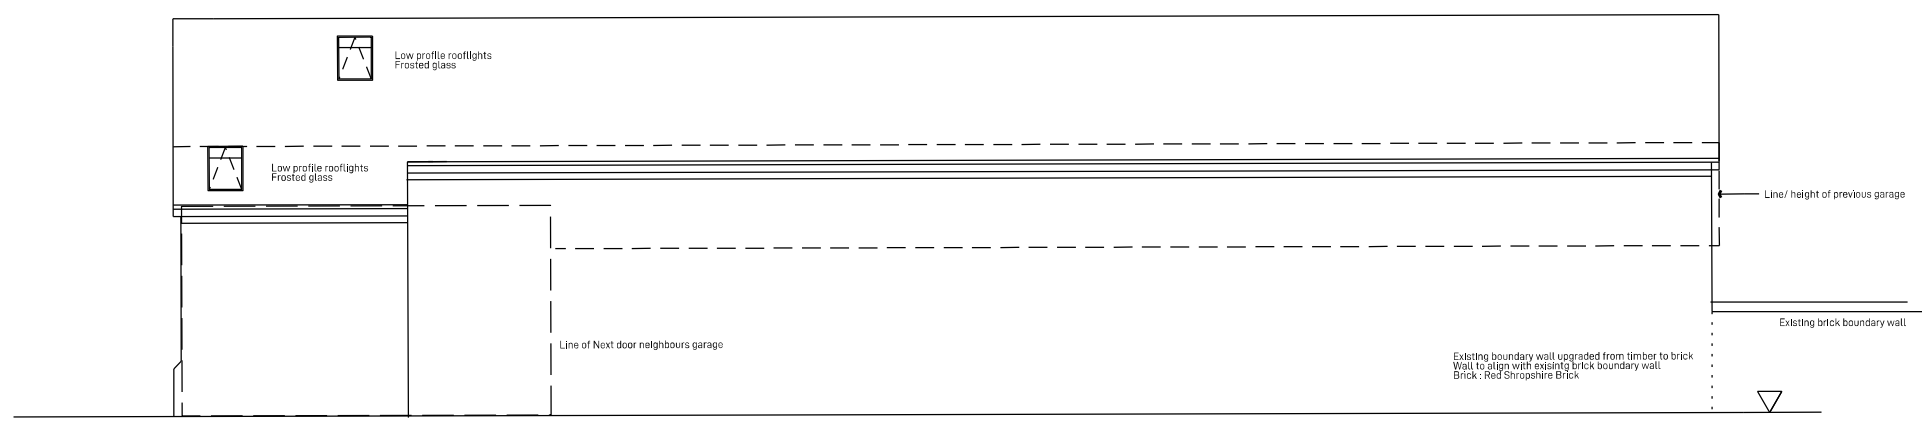

DATUM LEVEL = 99.00m

REVISIONS			ADA
REV	DATE	NOTES	SYSTEM CHANGE NUMBER

Report all errors and omissions to [ashleydavisarchitects](http://ashleydavisarchitects.com) ©
Check all dimensions to be checked

Brockton Cottage
Brockton
SHIFNAL
TF11 9LZ

PROPOSED ELEVATIONS
OUTBUILDING

1: 100	A3	DATE 220921	DRAWN AD	INSPECTED
BRK	D-006			

ashleydavisarchitects
Whirlow Cottage, Beckbury, Shropshire, TF11 9DG
tel: 07845083642
www.ashleydavisarchitects.com