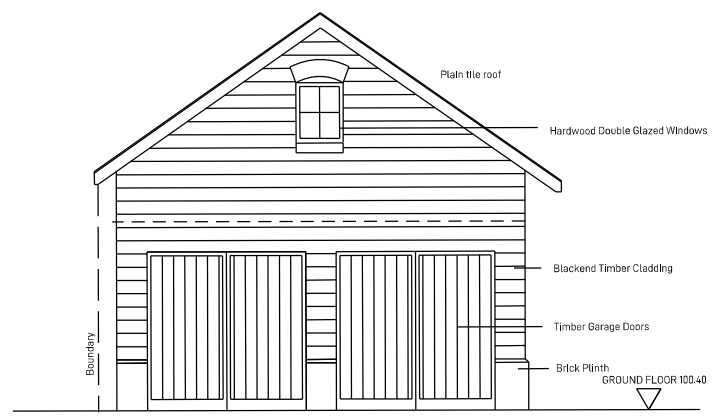

DATUM LEVEL = 99.00m

REVISIONS			ADA
REV	DATE	NOTES	SYSTEM CHANGE NUMBER

Report all errors and omissions to [ashleydavisarchitects](http://ashleydavisarchitects.com) ©
Check all dimensions to be checked

Brockton Cottage
Brockton
SHIFNAL
TF11 9LZ

PROPOSED ELEVATIONS
OUTBUILDING

1: 100	A3	DATE 220921	DRAWN AD	INSPECTED
BRK	D-006			

ashleydavisarchitects
Whirlow Cottage, Beckbury, Shropshire, TF11 9DG
tel: 07845083642
www.ashleydavisarchitects.com