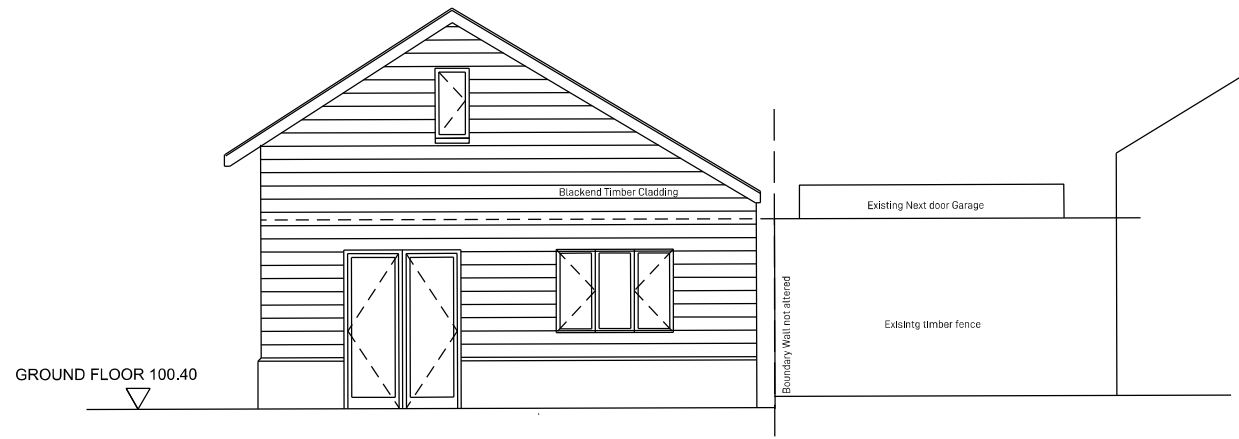

DATUM LEVEL = 99.00m

REVISIONS			ADA
REV	DATE	NOTES	SYSTEM CHANGE NUMBER

Report all errors and omissions to [ashleydavisarchitects](http://ashleydavisarchitects.com) ©
Check all dimensions to be checked