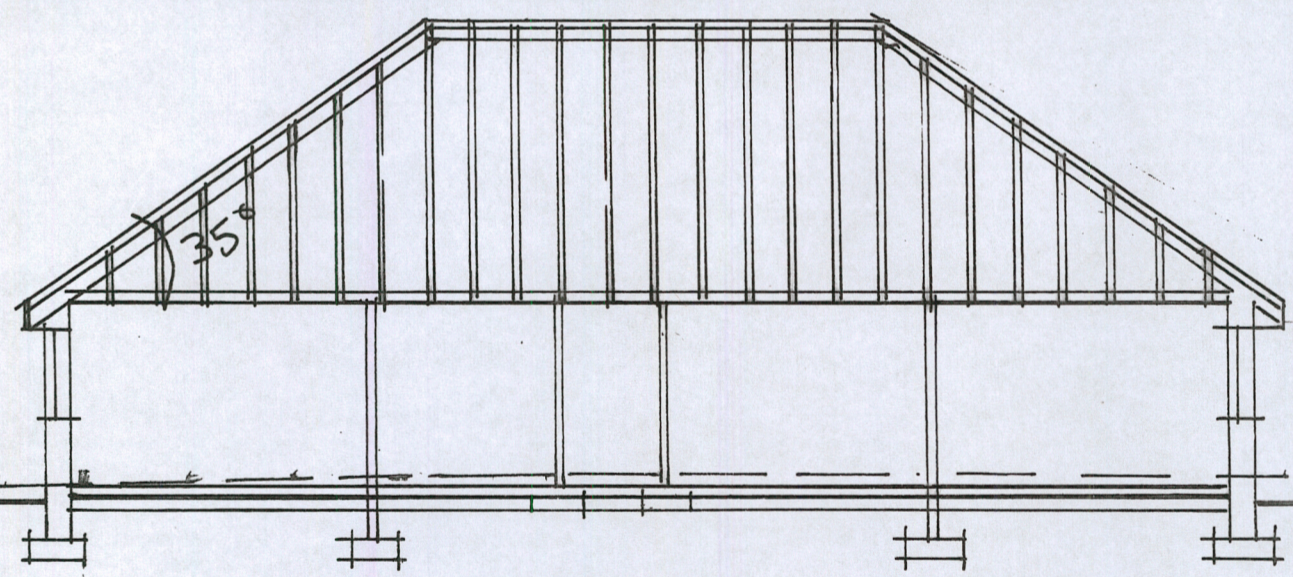

SECTION A A 1:100

SECTION B B 1:100

SCALE 1:100 when reproduced at A3 size

29 OCT 2021

CHARLES HUNT Architect.
 Tin Hatches, St Neot, Liskeard. PL14 6PB
 Tel. 01579 321777
 E Mail hunt.architect@btconnect.com
 Agricultural Bungalow at Penpell Farm,
 Penpell, Par, Cornwall
SECTIONS
MR and Mrs D SANDERS.
 Scale See drawing July 2021
 Drawing Number 21/443/5