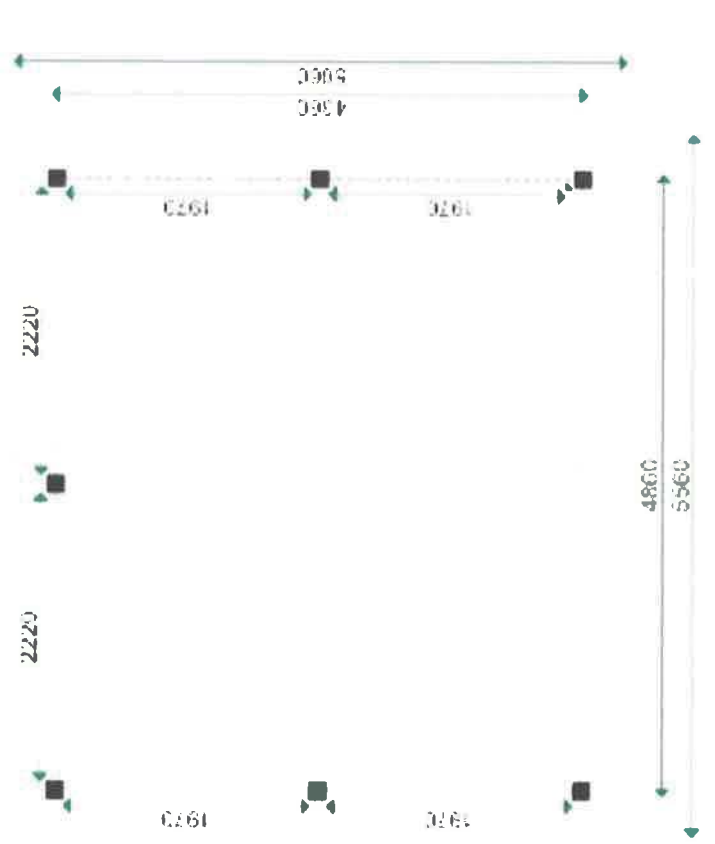

**Front Elevation**

**Side Elevation**

**Plan**

**Carpport to be provided and installed by :-**

**Wild Moose Limited  
Rushfields Plant Centre  
Henfield Road  
Poynings  
Brighton  
BN45 7AY  
Telephone: 01273 921618**

**Carpport Plan for  
W Warrick  
7 Steep Lane  
Findon  
BN14 0UF**

**5000 mm**