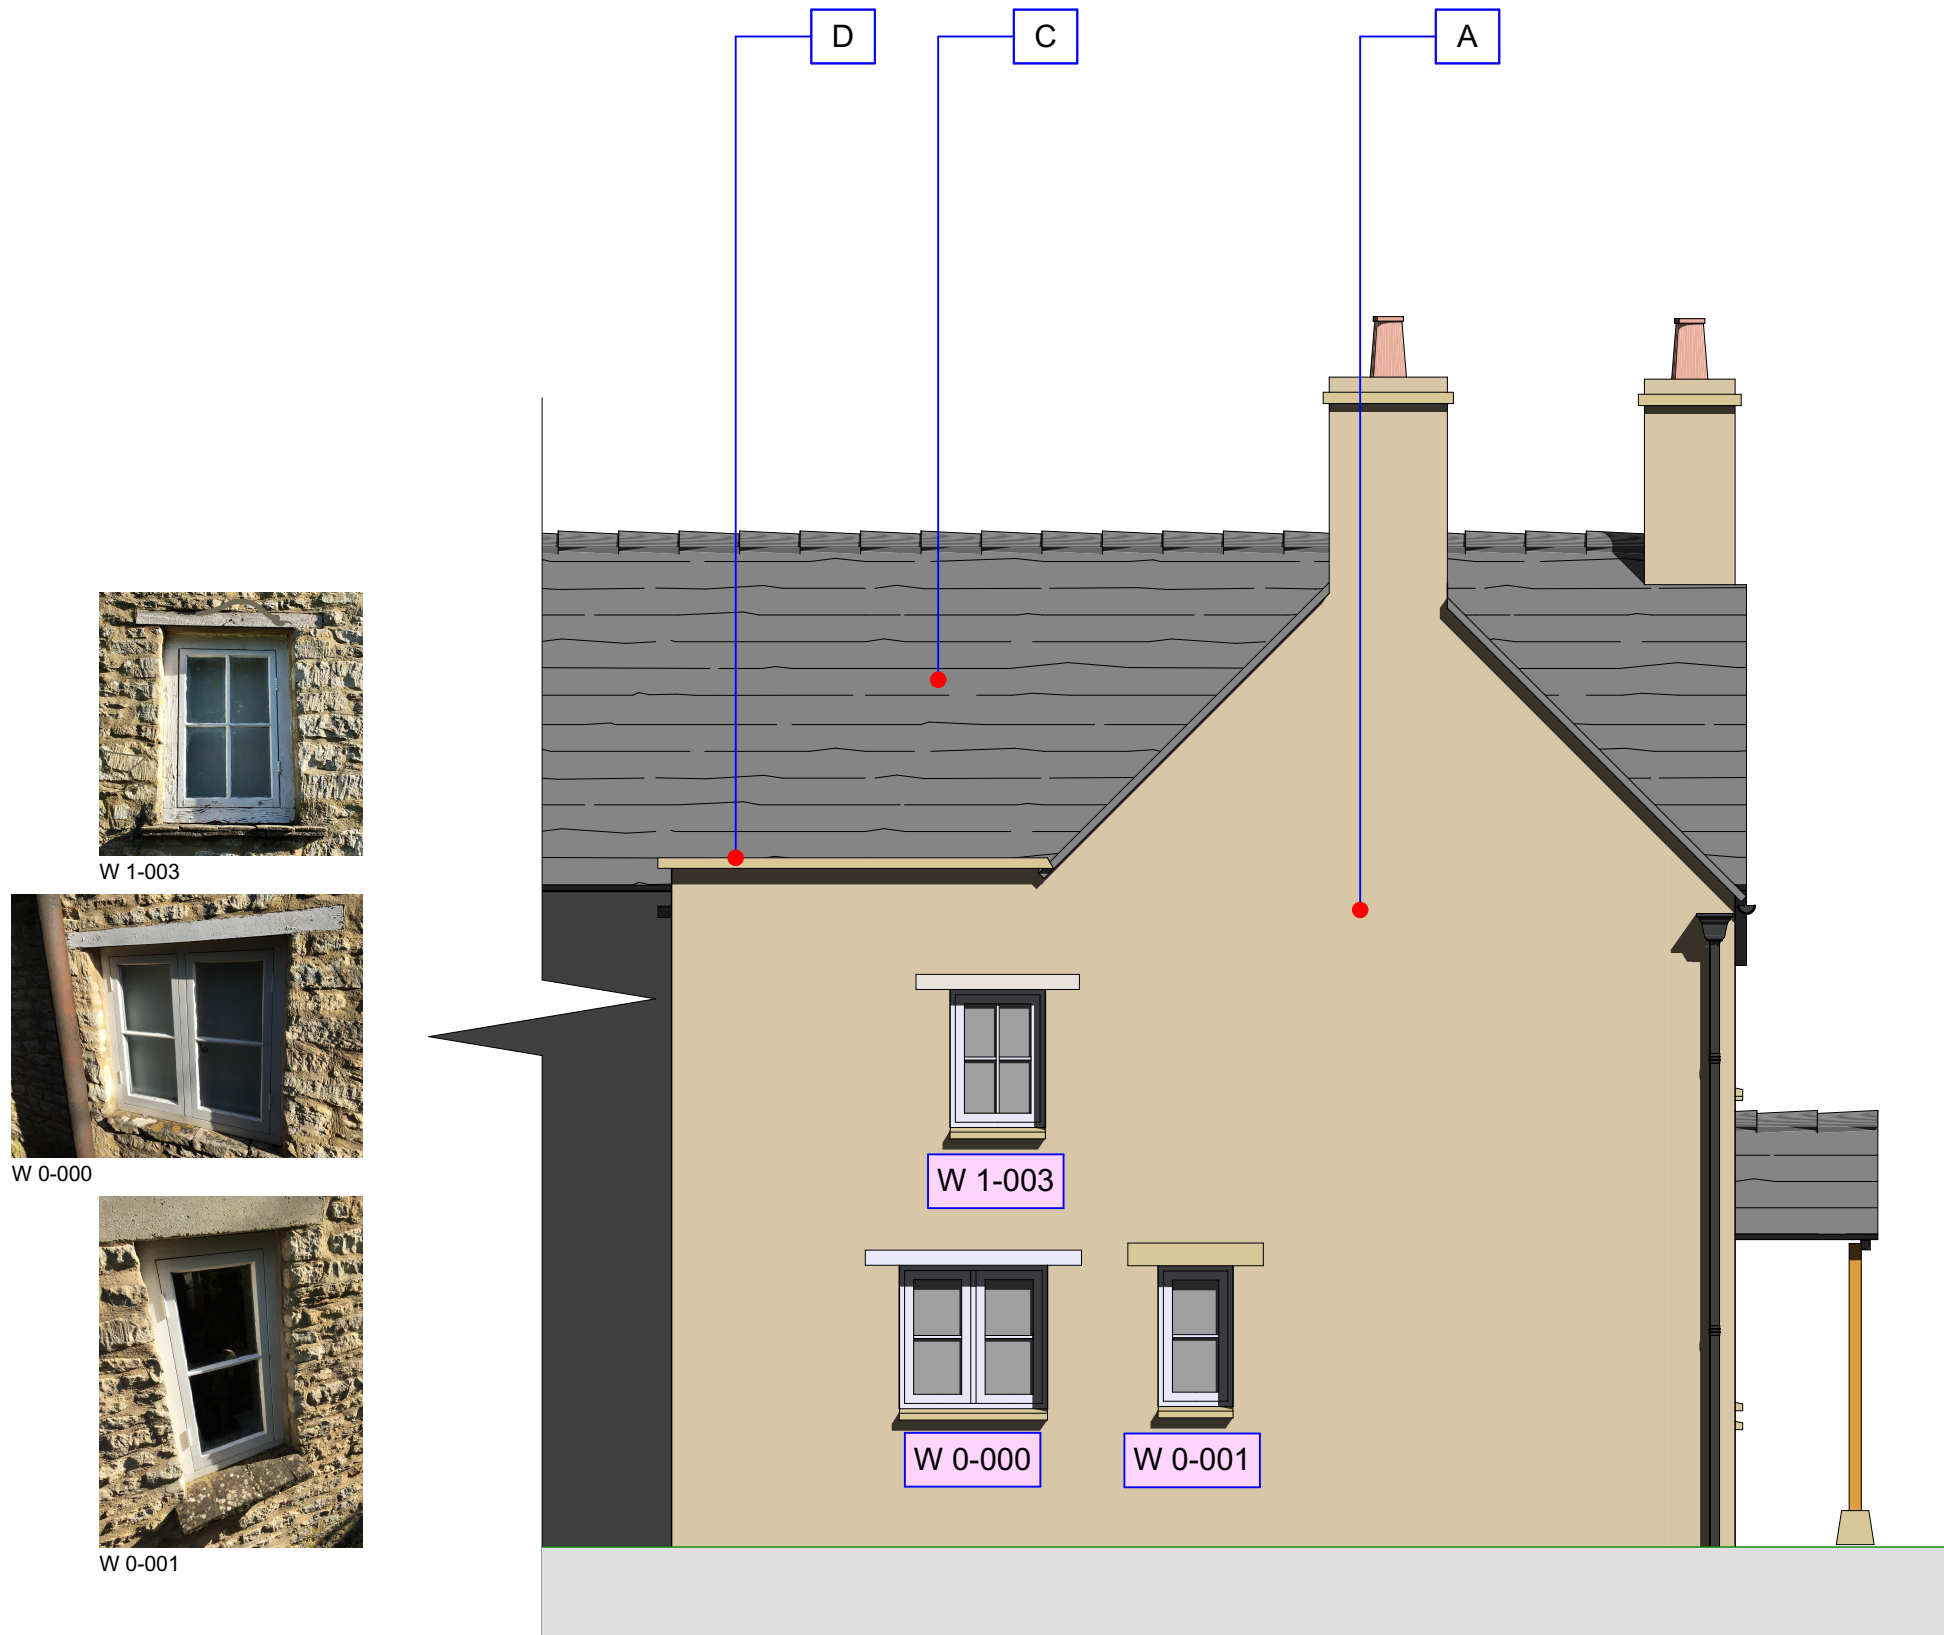

West Elevation

W 1-003

W 0-000

W 0-001

Elevation Legend

- A Natural local stone laid random rubble
- C Natural local stone slates laid to diminishing courses
- D Built up felt flat roof

Scale 1: 50

JAGGEDEDGEDESIGNLTD
ARCHITECTURAL DESIGN SPECIALISTS