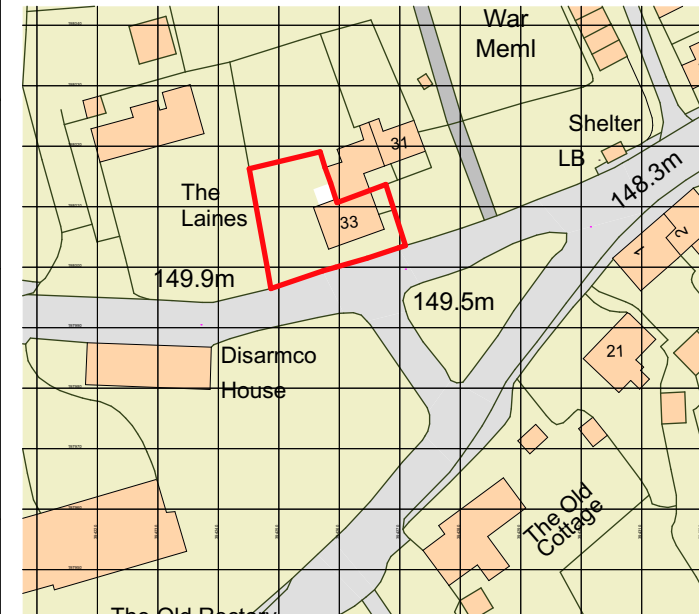

Block Plan - 1:200

Ordnance Survey, (c) Crown Copyright 2021. All rights reserved. Licence number 100022432

Site Plan - 1:1250

Scale 1:1250

Scale 1:200

Block and Site Plans

JAGGED EDGE DESIGN LTD
ARCHITECTURAL DESIGN SPECIALISTS