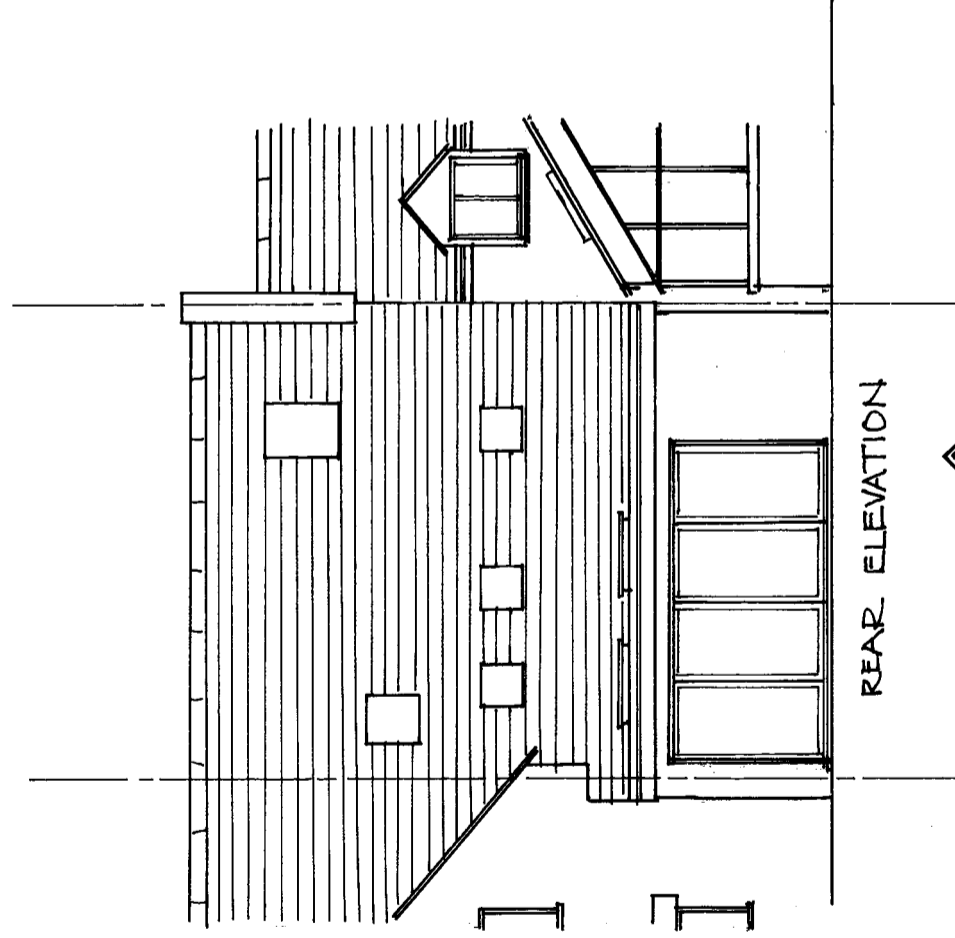

FRONT ELEVATION

REAR ELEVATION

EAST ELEVATION

WEST ELEVATION

**KEITH STRONG**  
 Architectural Design

07920 094449

Keithstrong101@gmail.com

SCALE: METERS

TITLE PROPOSED ELEVATIONS

SITE LILAC COTTAGE  
 HIGH STREET LONGBOURGH GL56 0GE

CLIENT MR. J. ROSE

SCALE 1:100 @ A3

DATE OCT 2021

DRAWING NO. KSAV1187/PL/04 Rev.

PO NOT SCALE