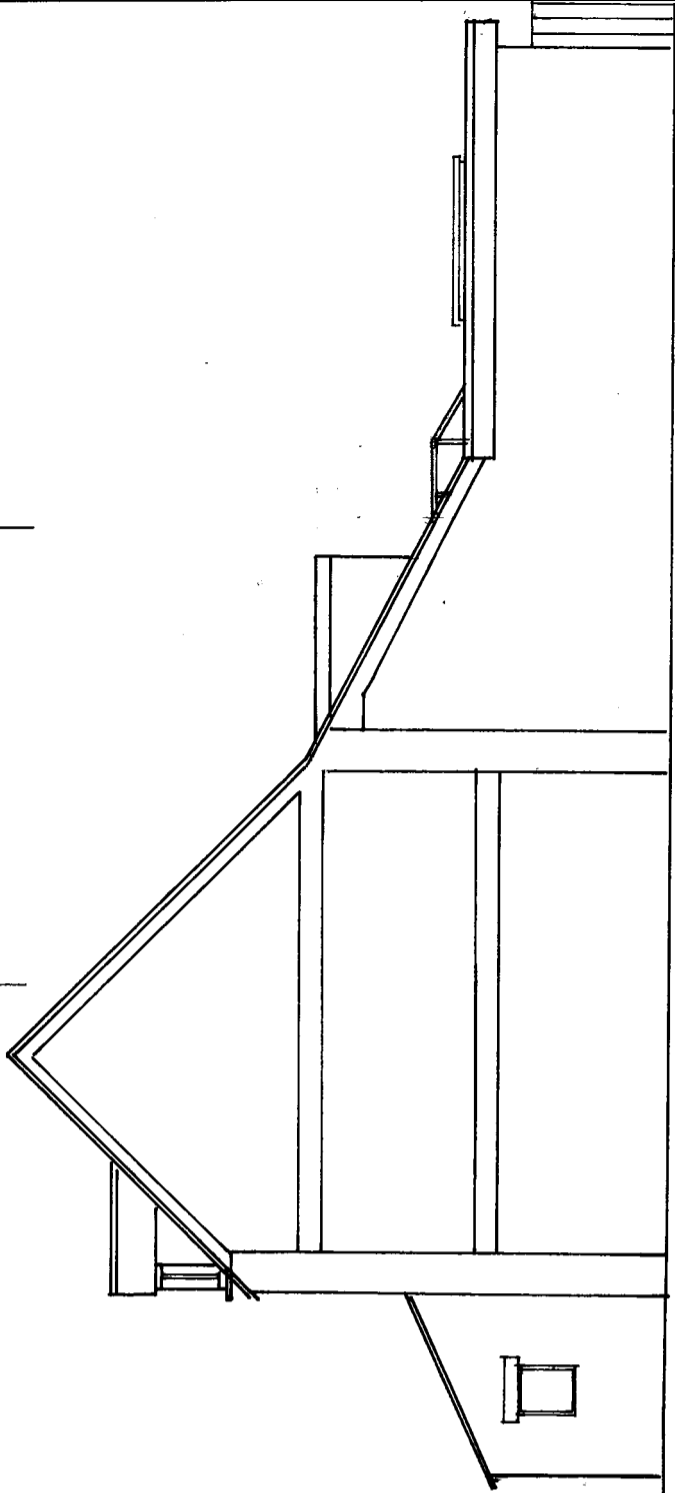

FRONT ELEVATION

REAR ELEVATION

EAST ELEVATION

WEST ELEVATION

**KEITH STRONG**  
 Architectural Design

07920 094449

Keithstrong101@gmail.com

SCALE: METERS

TITLE PROPOSED ELEVATIONS

SITE LILAC COTTAGE  
 HIGH STREET LONGBOURGH GL56 0GE

CLIENT MR. J. ROSE

SCALE 1:100 @ A3

DATE OCT 2021

DRAWING NO. KSAV1187/PL/04 Rev.

PO NOT SCALE