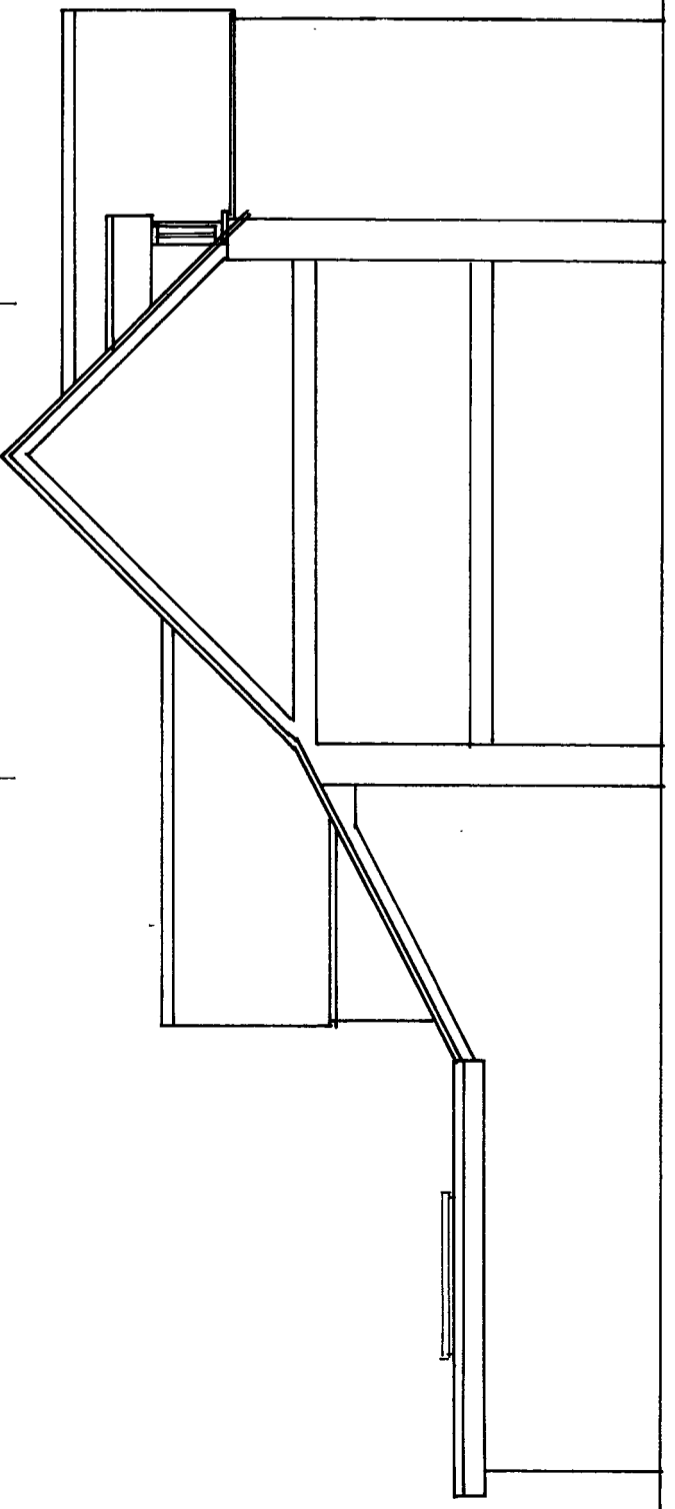

FRONT ELEVATION

REAR ELEVATION

EAST ELEVATION

WEST ELEVATION

**KEITH STRONG**  
 Architectural Design

07920 094449

Keithstrong101@gmail.com

SCALE: METERS

TITLE PROPOSED ELEVATIONS

SITE LILAC COTTAGE  
 HIGH STREET LONGBOURGH GL56 0GE

CLIENT MR. J. ROSE

SCALE 1:100 @ A3

DATE OCT 2021

DRAWING NO. KSAV1187/PL/04 Rev.

PO NOT SCALE