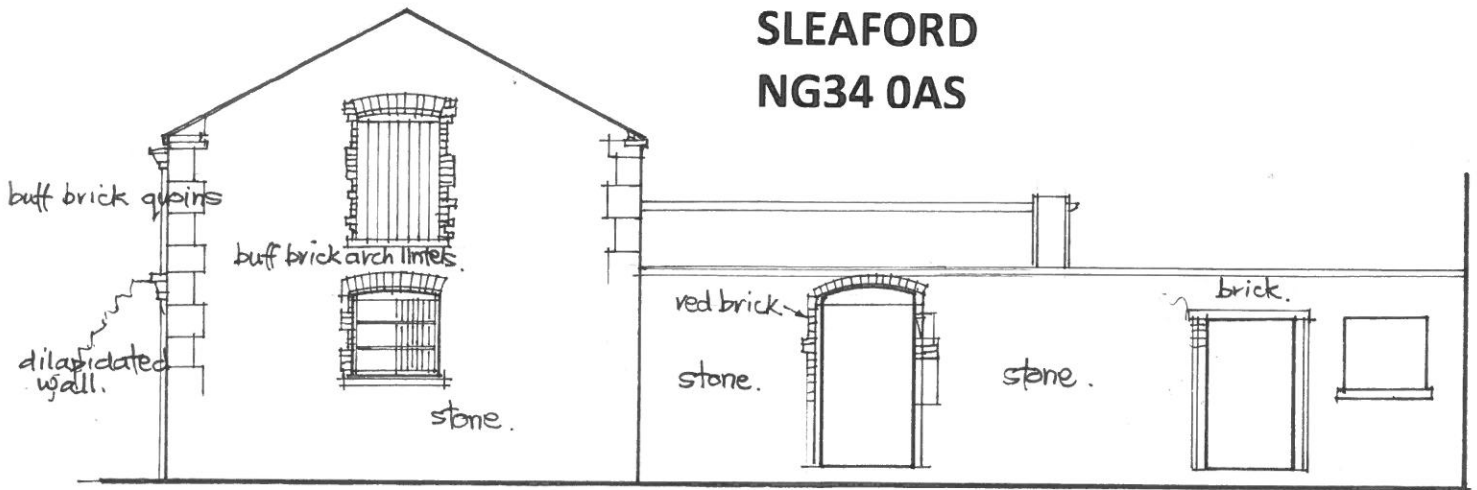

PROPOSED BARN CONVERSIONS
 FARMSTEAD REAR OF SPANBY HOUSE
 MAREHAM LANE
 SPANBY
 SLEAFORD
 NG34 0AS

EAST ELEVATION - SMALL BARN & WALL

1:100

NORTH SIDE ELEVATION - SMALL BARN - SOUTH ELEVATION 1:100

ELEVATIONS - AS EXISTING (2 of 2)

Drawing No. SPANBY/2021/E2

Scale 1:100 @ A4

Drawn - David Morris MRICS

Date - June 2021