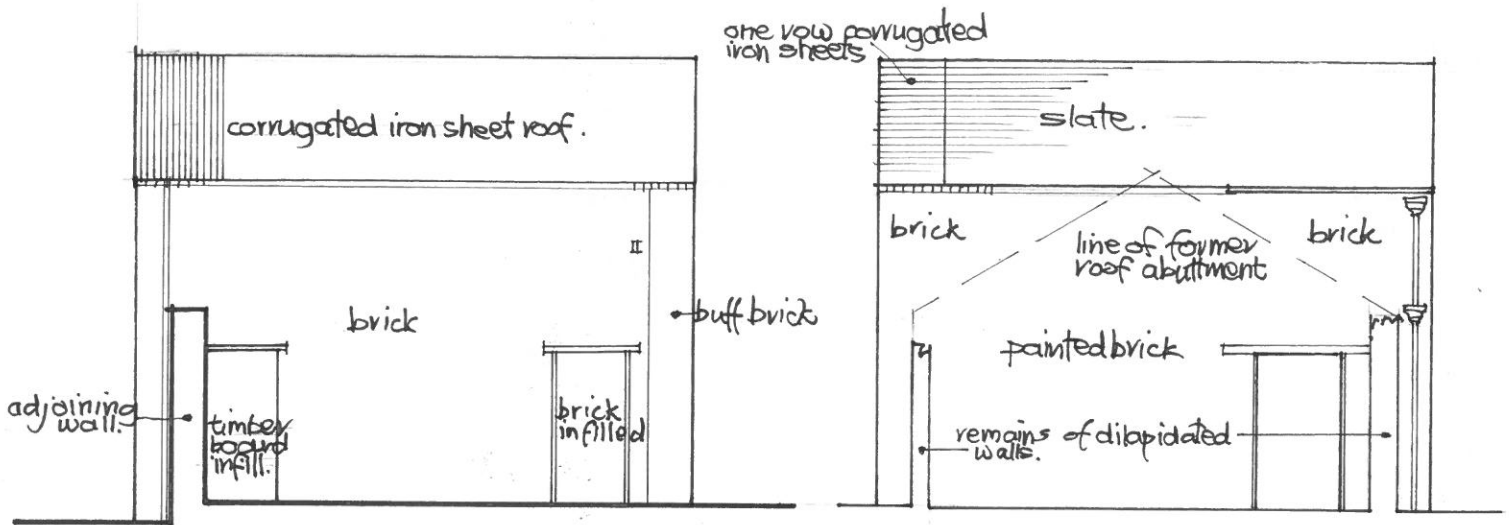

PROPOSED BARN CONVERSIONS
 FARMSTEAD REAR OF SPANBY HOUSE
 MAREHAM LANE
 SPANBY
 SLEAFORD
 NG34 0AS

EAST ELEVATION - SMALL BARN & WALL

1:100

NORTH SIDE ELEVATION - SMALL BARN - SOUTH ELEVATION 1:100

ELEVATIONS - AS EXISTING (2 of 2)

Drawing No. SPANBY/2021/E2

Scale 1:100 @ A4

Drawn - David Morris MRICS

Date - June 2021