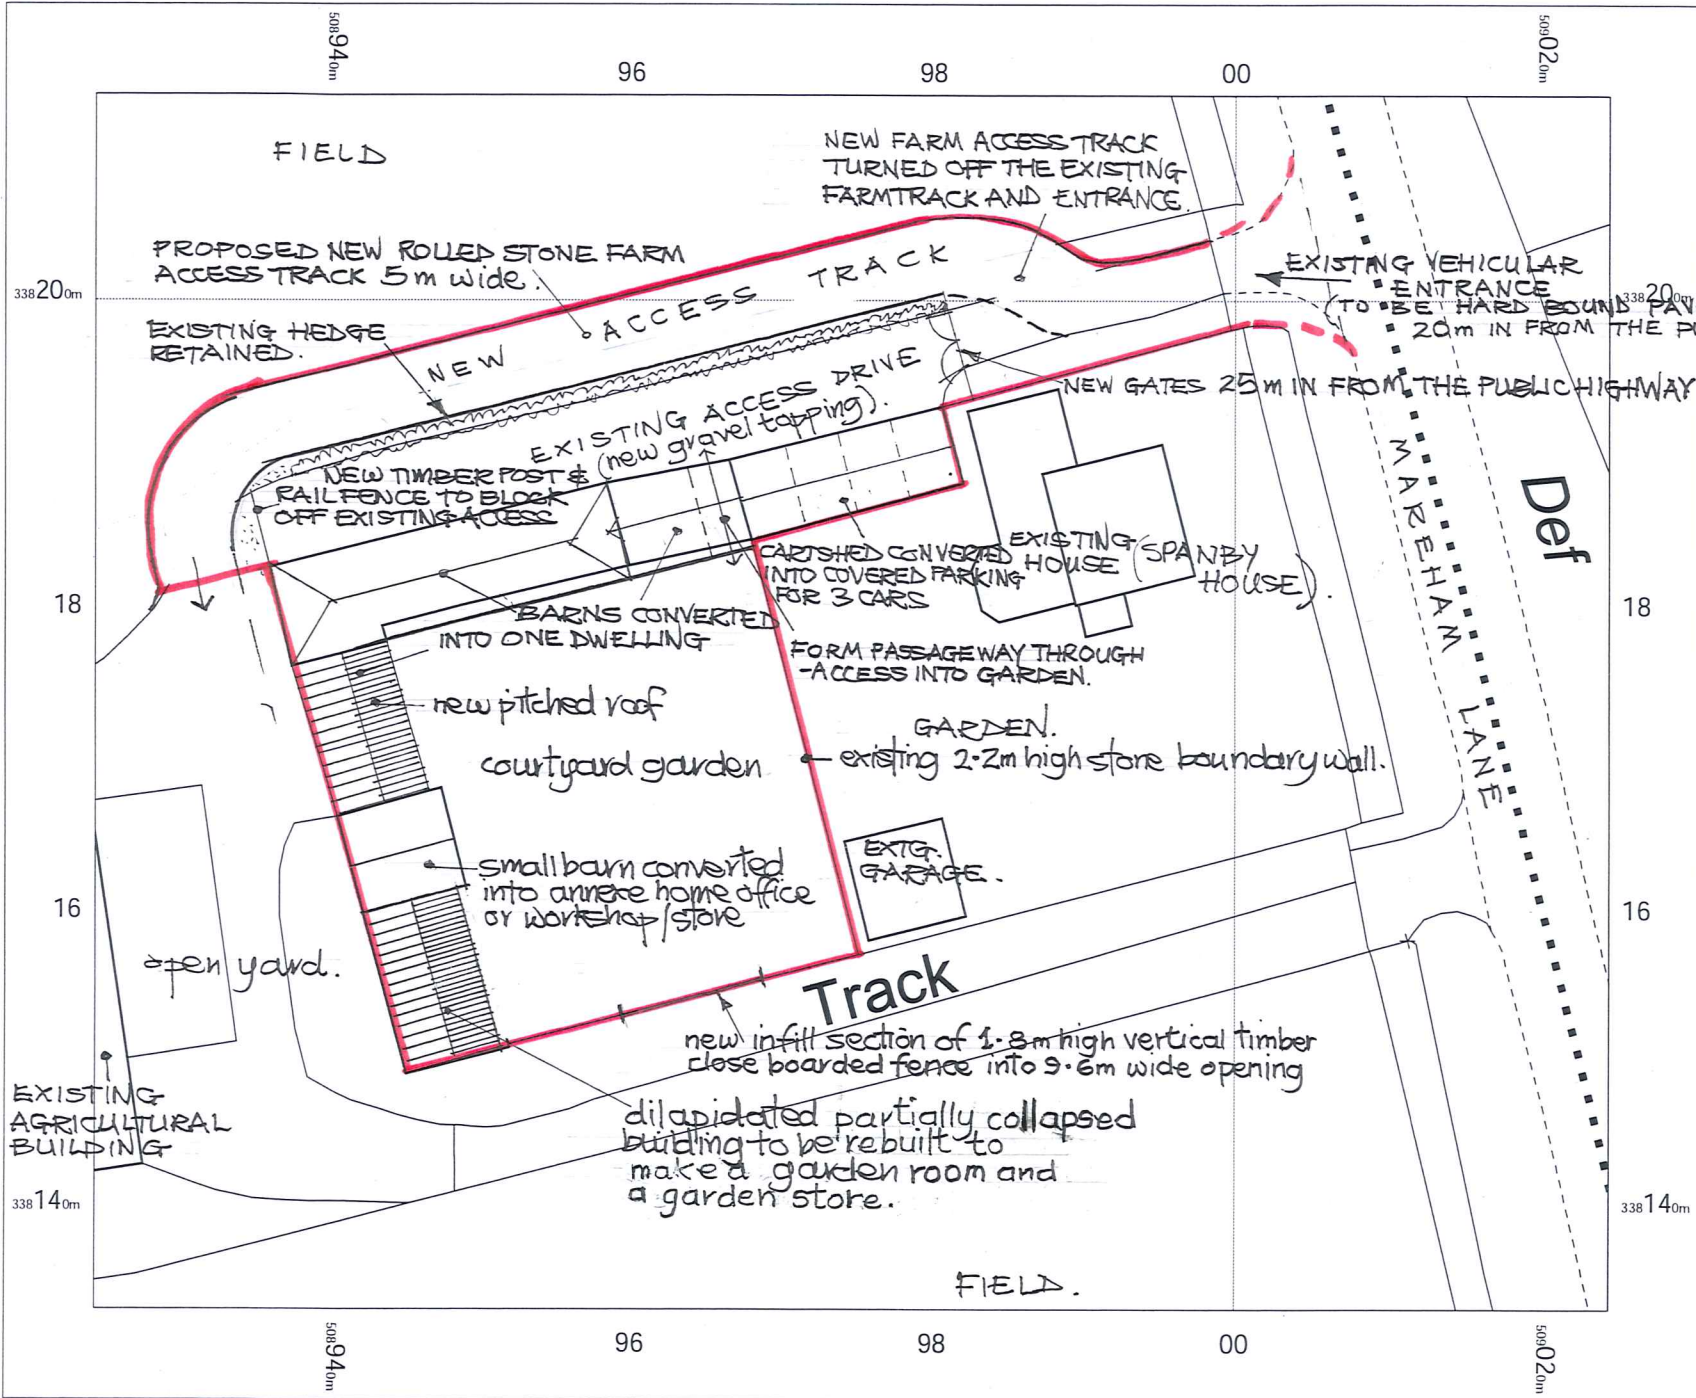

Farm Buildings  
 Rear of Spanby House  
 Mareham Lane  
 Spanby  
 Sleaford  
 NG43 0As  
**BLOCK PLAN**

OS MasterMap 1250/2500/10000  
 scale  
 Thursday, April 1, 2021, ID:  
 JEW-00951269  
 maps.johnwright.com

1:500 scale print at A4, Centre:  
 508975 E, 338174 N

© Crown Copyright Ordnance  
 Survey. Licence no. 100025568

01522 546118  
 sales@lincolncopycentre.co.uk