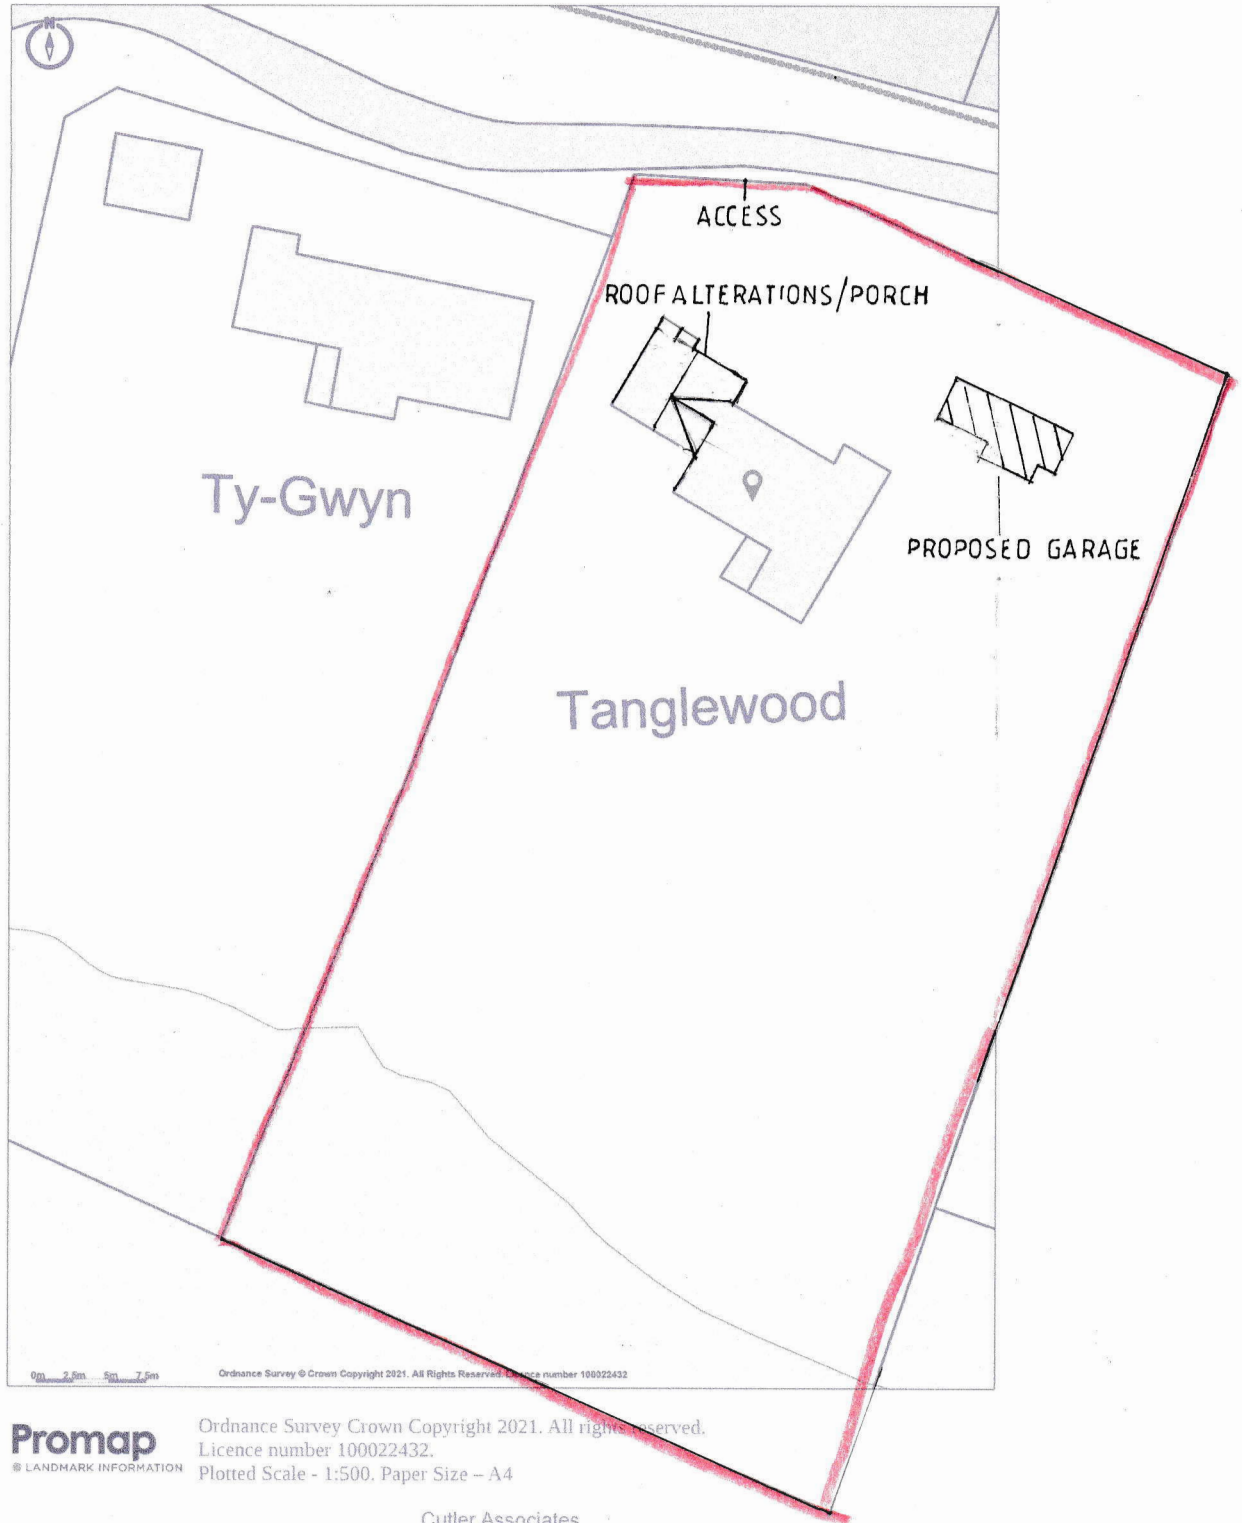

Tanglewood Ty Gwyn
Lower Densome Wood, Woodgreen SP6 2BE

Promap
LANDMARK INFORMATION

Ordnance Survey Crown Copyright 2021. All rights reserved.
Licence number 100022432.
Plotted Scale - 1:500. Paper Size - A4