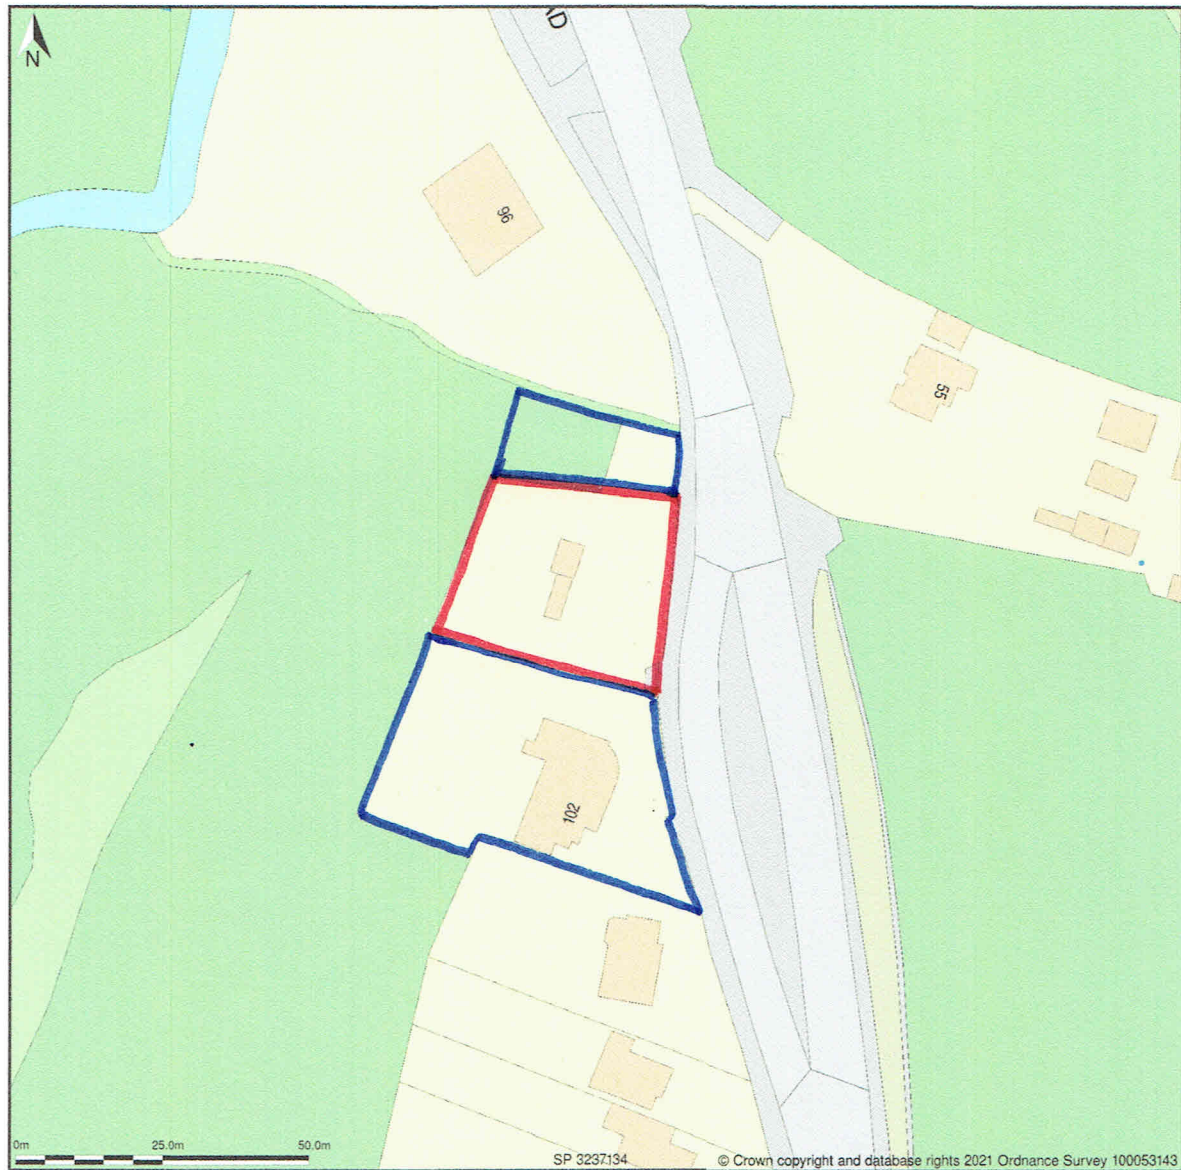

Land at 102, Redditch Road, Alvechurch, Worcestershire, B48 7RY

Site Plan shows area bounded by: 403137.11, 271243.75 403337.11, 271443.75 (at a scale of 1:1250), OSGridRef: SP 3237134. The representation of a road, track or path is no evidence of a right of way. The representation of features as lines is no evidence of a property boundary.

Produced on 22nd Oct 2021 from the Ordnance Survey National Geographic Database and incorporating surveyed revision available at this date. Reproduction in whole or part is prohibited without the prior permission of Ordnance Survey. © Crown copyright 2021. Supplied by www.buyaplan.co.uk a licensed Ordnance Survey partner (100053143). Unique plan reference: #00678350-C69F9B