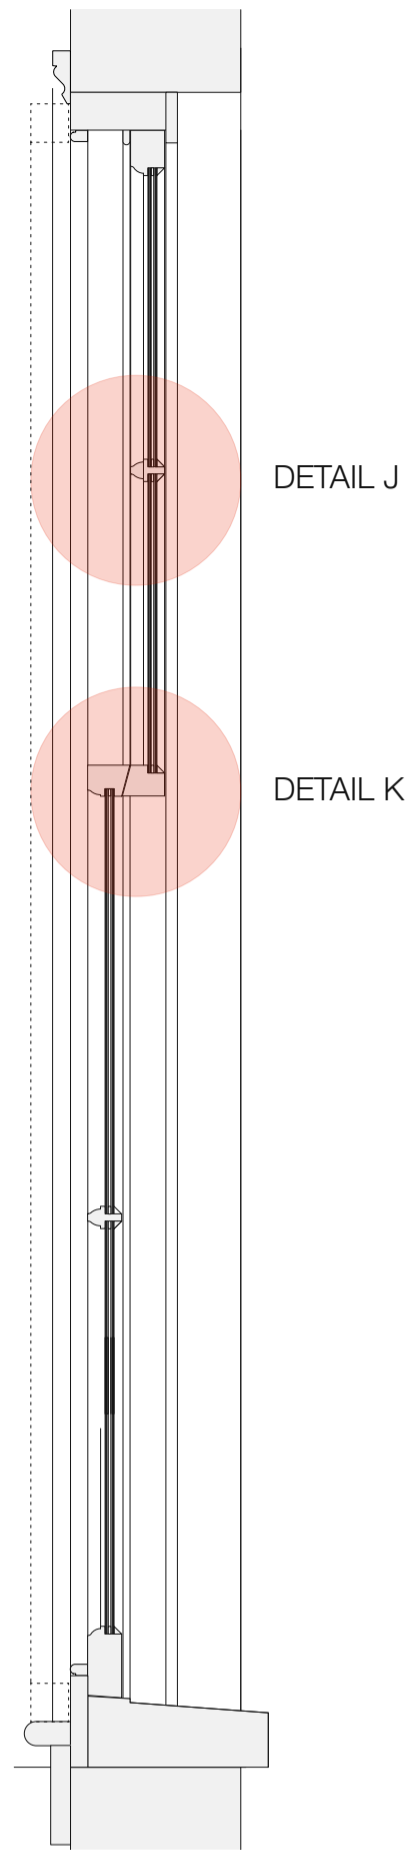

EXTERIOR ELEVATION

VERTICAL SECTION

INTERIOR ELEVATION

Slimline Heritage double glazed units 12mm (4/4/4)

All timbers mouldings to exactly match existing

DETAIL J 1:1 @A2

DETAIL K 1:1 @A2

EXTERIOR

Window frames to be retained and new slimline double glazed sashes fitted

New sashes to be decorated to match existing frames