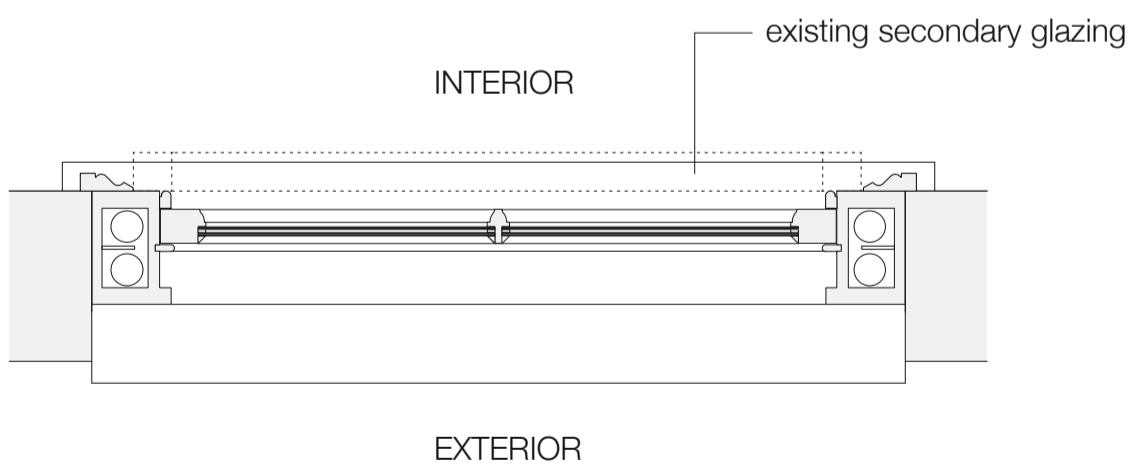

EXTERIOR ELEVATION

VERTICAL SECTION

INTERIOR ELEVATION

Slimline Heritage double glazed units 12mm (4/4/4)

All timbers mouldings to exactly match existing

DETAIL J 1:1 @A2

DETAIL K 1:1 @A2

EXTERIOR

Window frames to be retained and new slimline double glazed sashes fitted

New sashes to be decorated to match existing frames