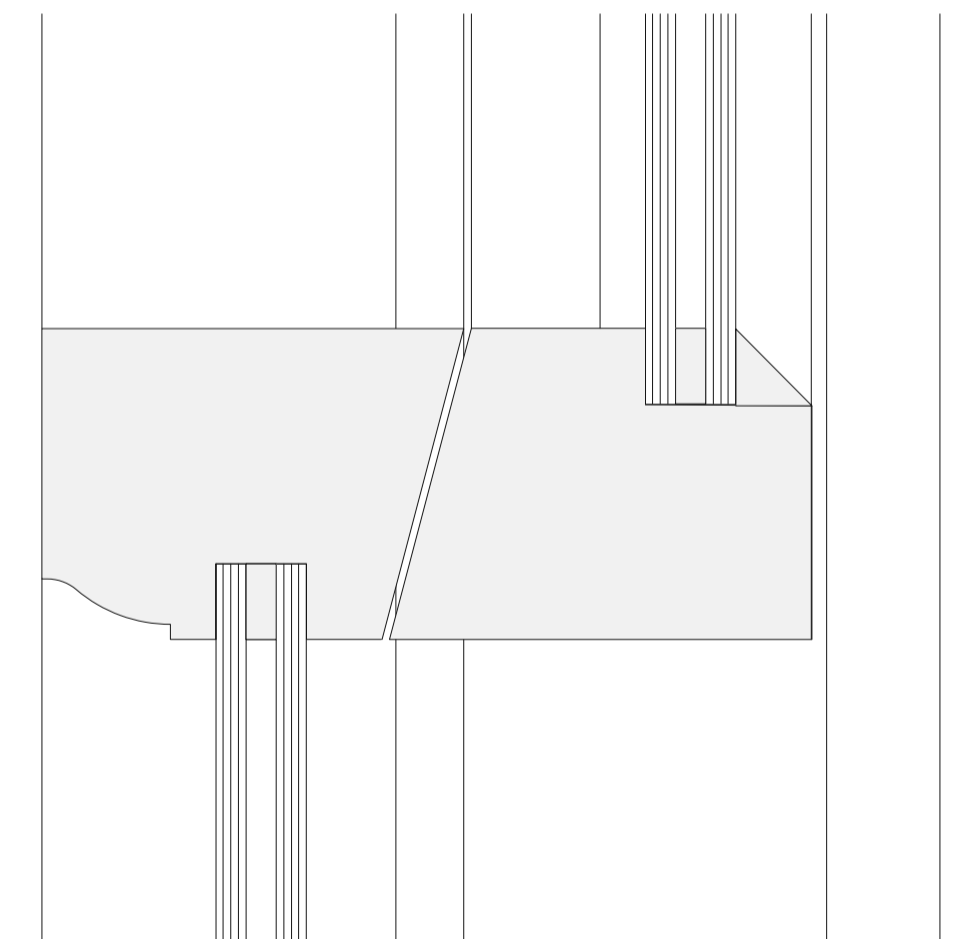

EXTERIOR ELEVATION

VERTICAL SECTION

INTERIOR ELEVATION

Slimline Heritage double glazed units 12mm (4/4/4)

All timbers mouldings to exactly match existing

DETAIL J 1:1 @A2

DETAIL K 1:1 @A2

EXTERIOR

Window frames to be retained and new slimline double glazed sashes fitted

New sashes to be decorated to match existing frames