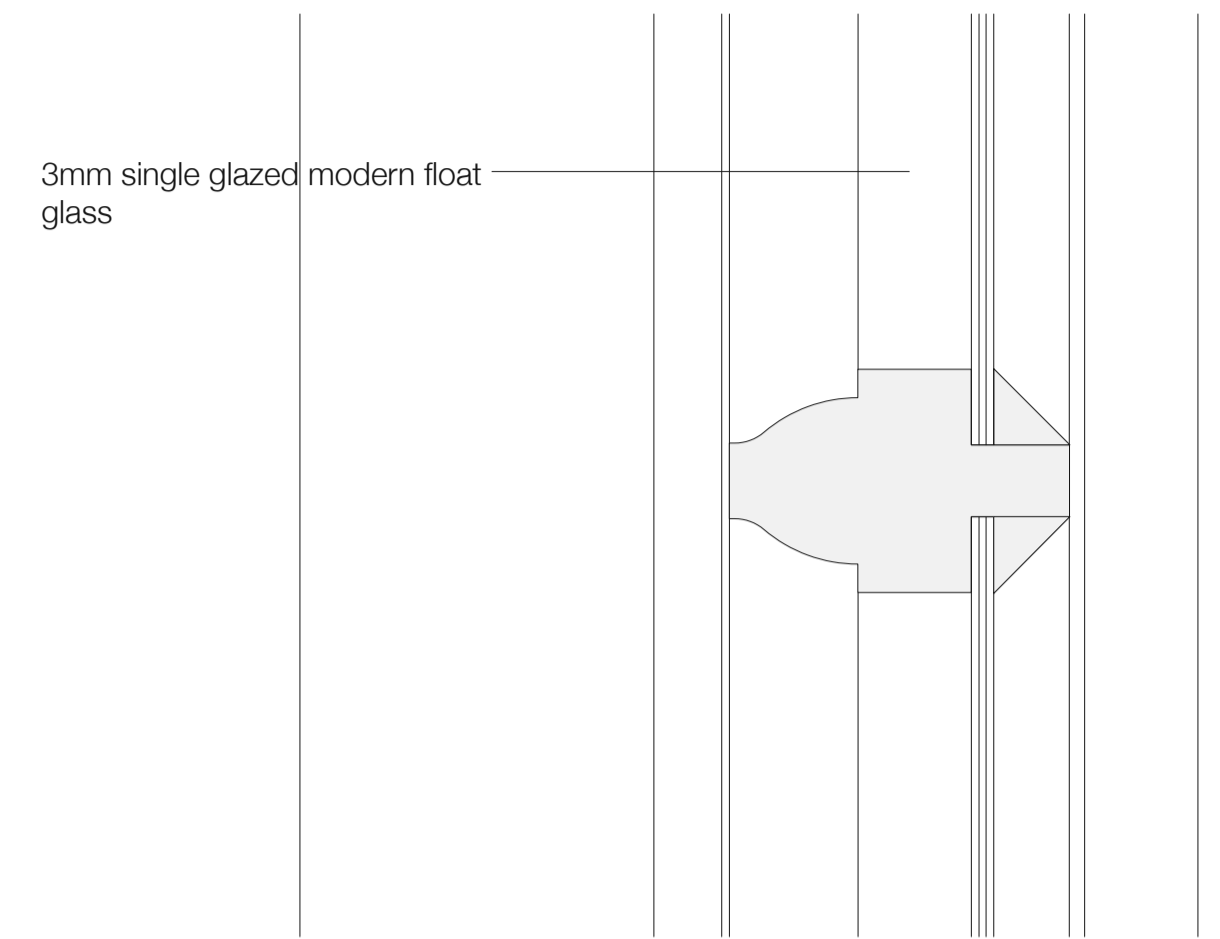

EXTERIOR ELEVATION

VERTICAL SECTION

INTERIOR ELEVATION

EXTERIOR

3mm single glazed modern float glass

DETAIL G 1:1 @A2

DETAIL H 1:1 @A2