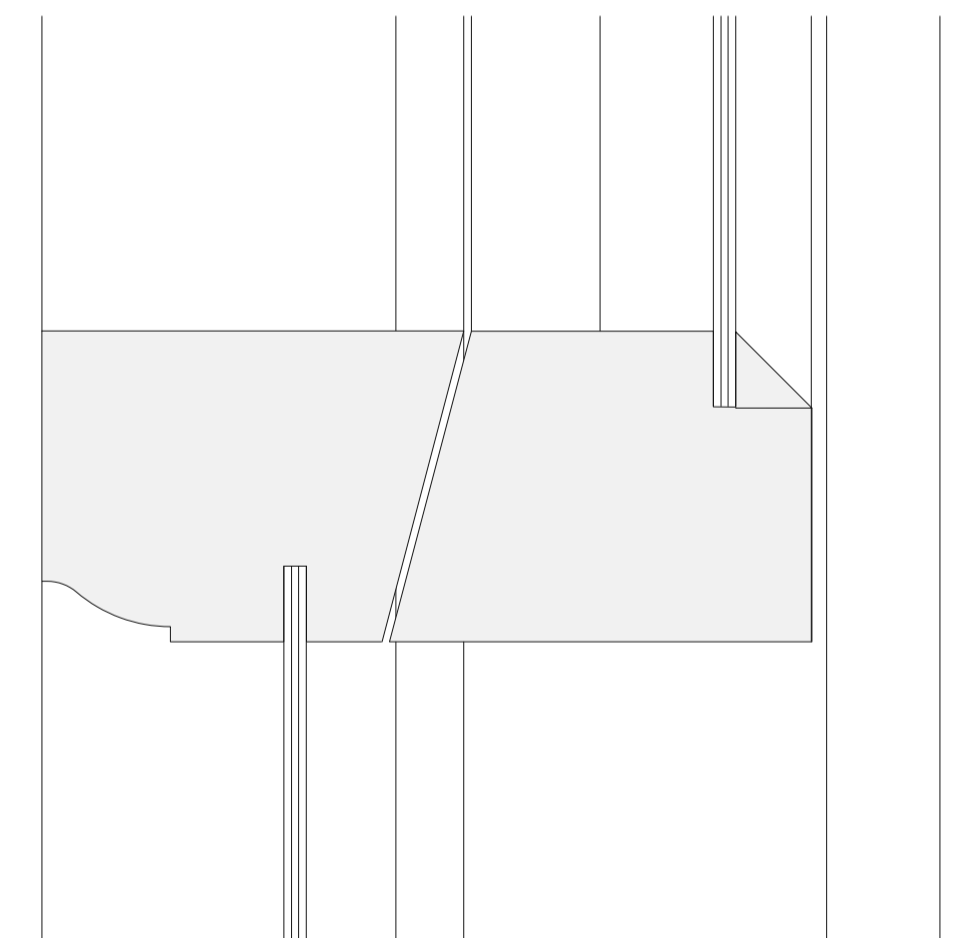

EXTERIOR ELEVATION

VERTICAL SECTION

INTERIOR ELEVATION

EXTERIOR

3mm single glazed modern float glass

DETAIL G 1:1 @A2

DETAIL H 1:1 @A2