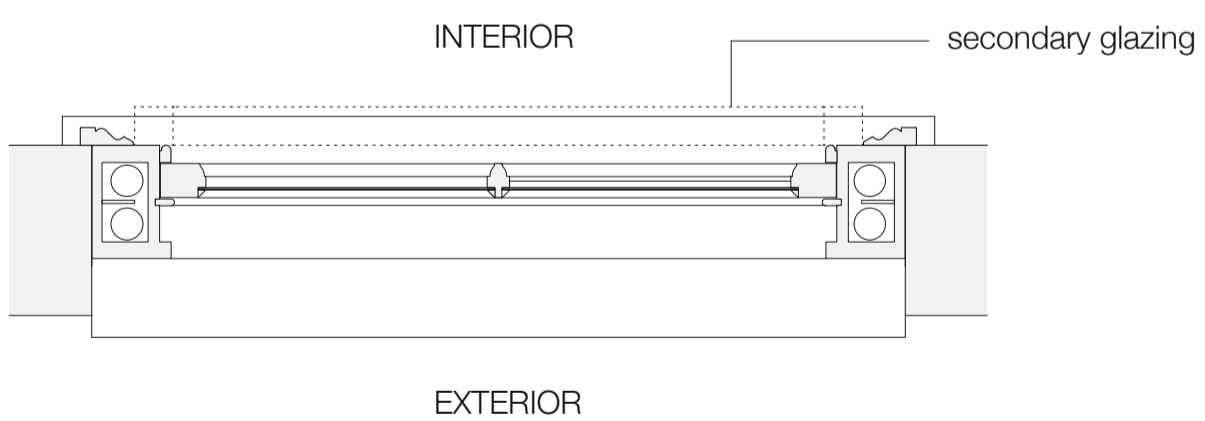

EXTERIOR ELEVATION

VERTICAL SECTION

INTERIOR ELEVATION

EXTERIOR

3mm single glazed modern float glass

DETAIL G 1:1 @A2

DETAIL H 1:1 @A2