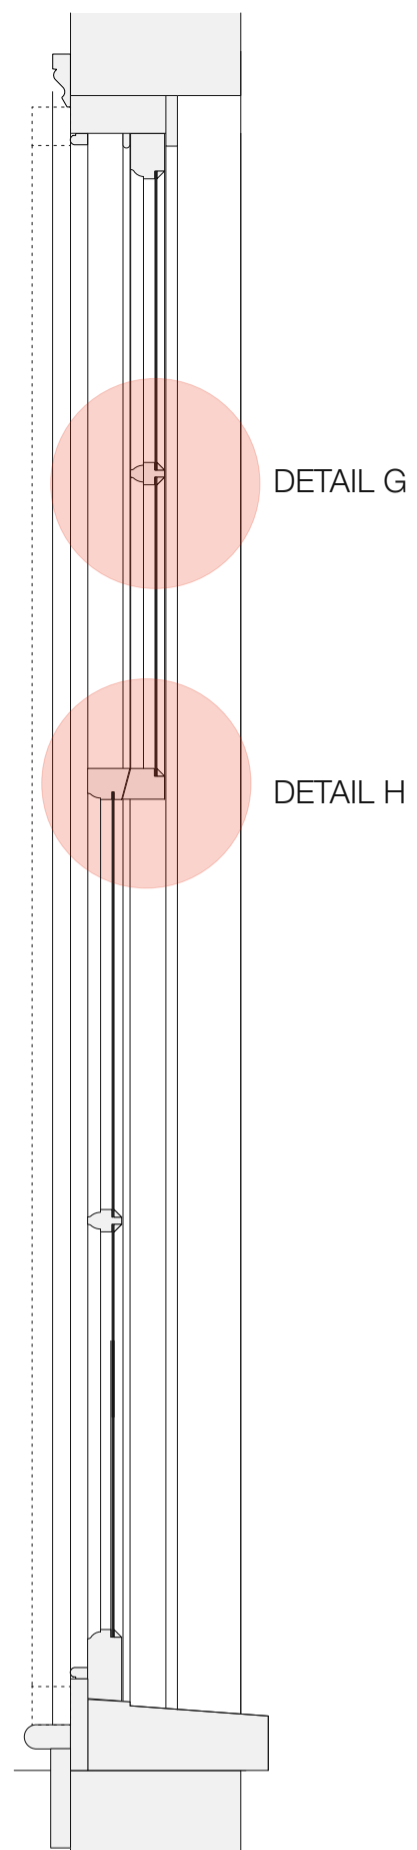

EXTERIOR ELEVATION

VERTICAL SECTION

INTERIOR ELEVATION

EXTERIOR

3mm single glazed modern float glass

DETAIL G 1:1 @A2

DETAIL H 1:1 @A2