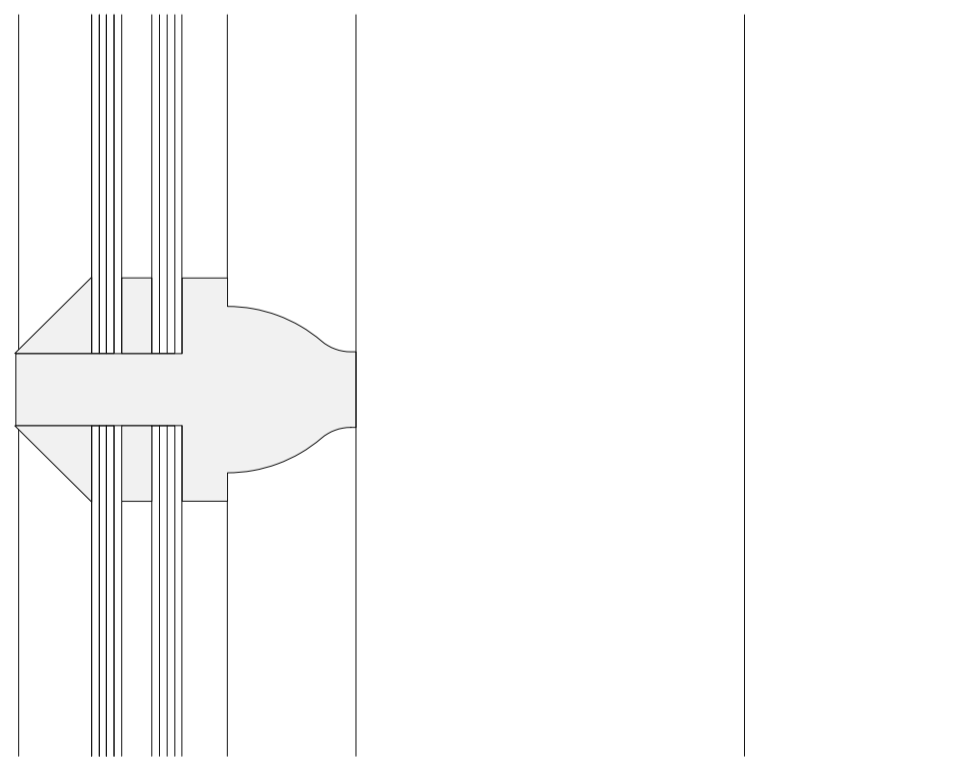

New casements fitted to existing frames.  
Casements to be glazed with Heritage slimline glazing 4/4/4 (12mm total)

12

DETAIL D - THROUGH DOOR HEAD

DETAIL E - THROUGH GLAZING BAR

DETAIL F - THROUGH CENTRE