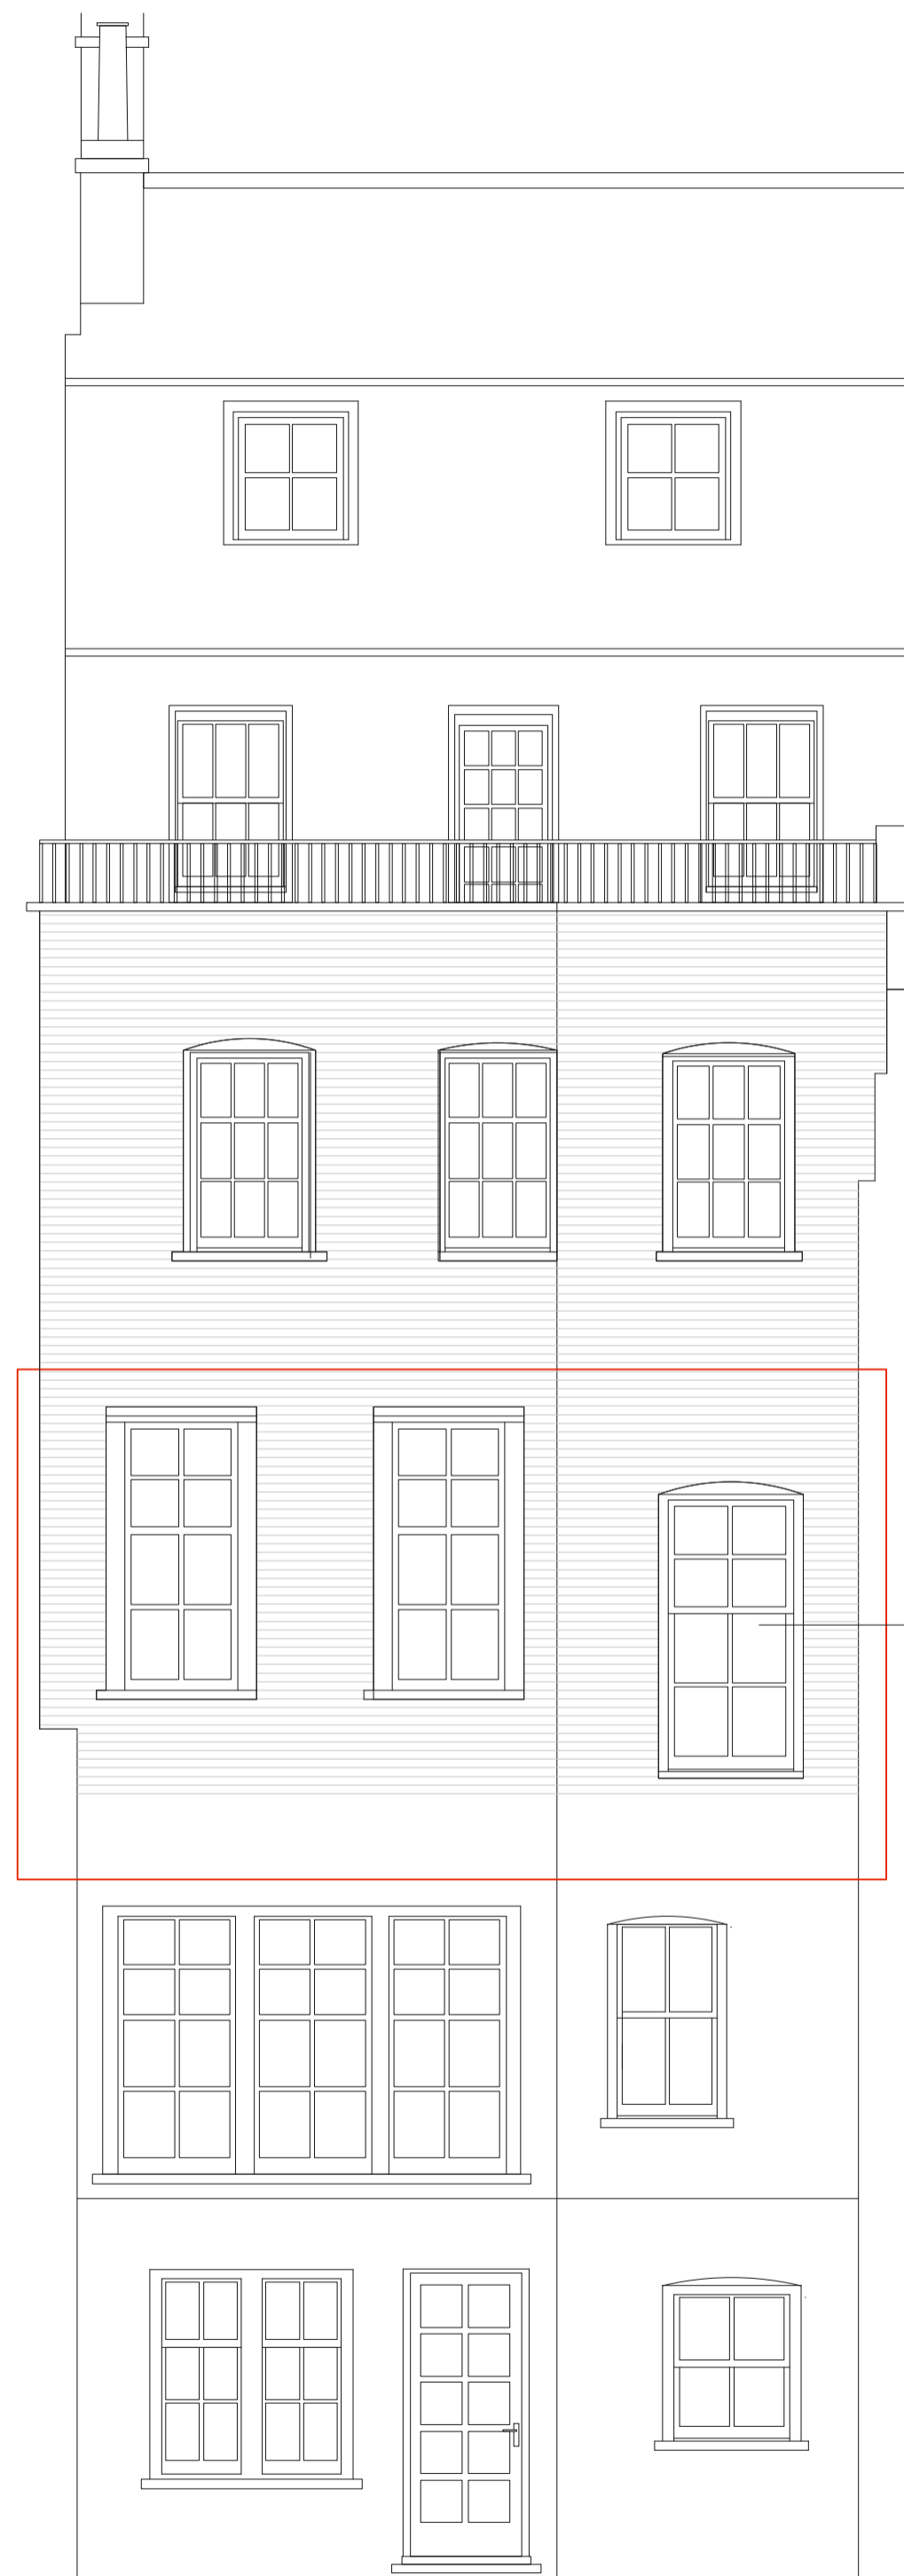

FLAT 5

REAR ELEVATION - EXISTING

FLAT 5

REAR ELEVATION - PROPOSED

Sashes to be replaced like for like and fitted with heritage slimline double glazing. Existing box frames to be retained. Paint finish to match other windows.