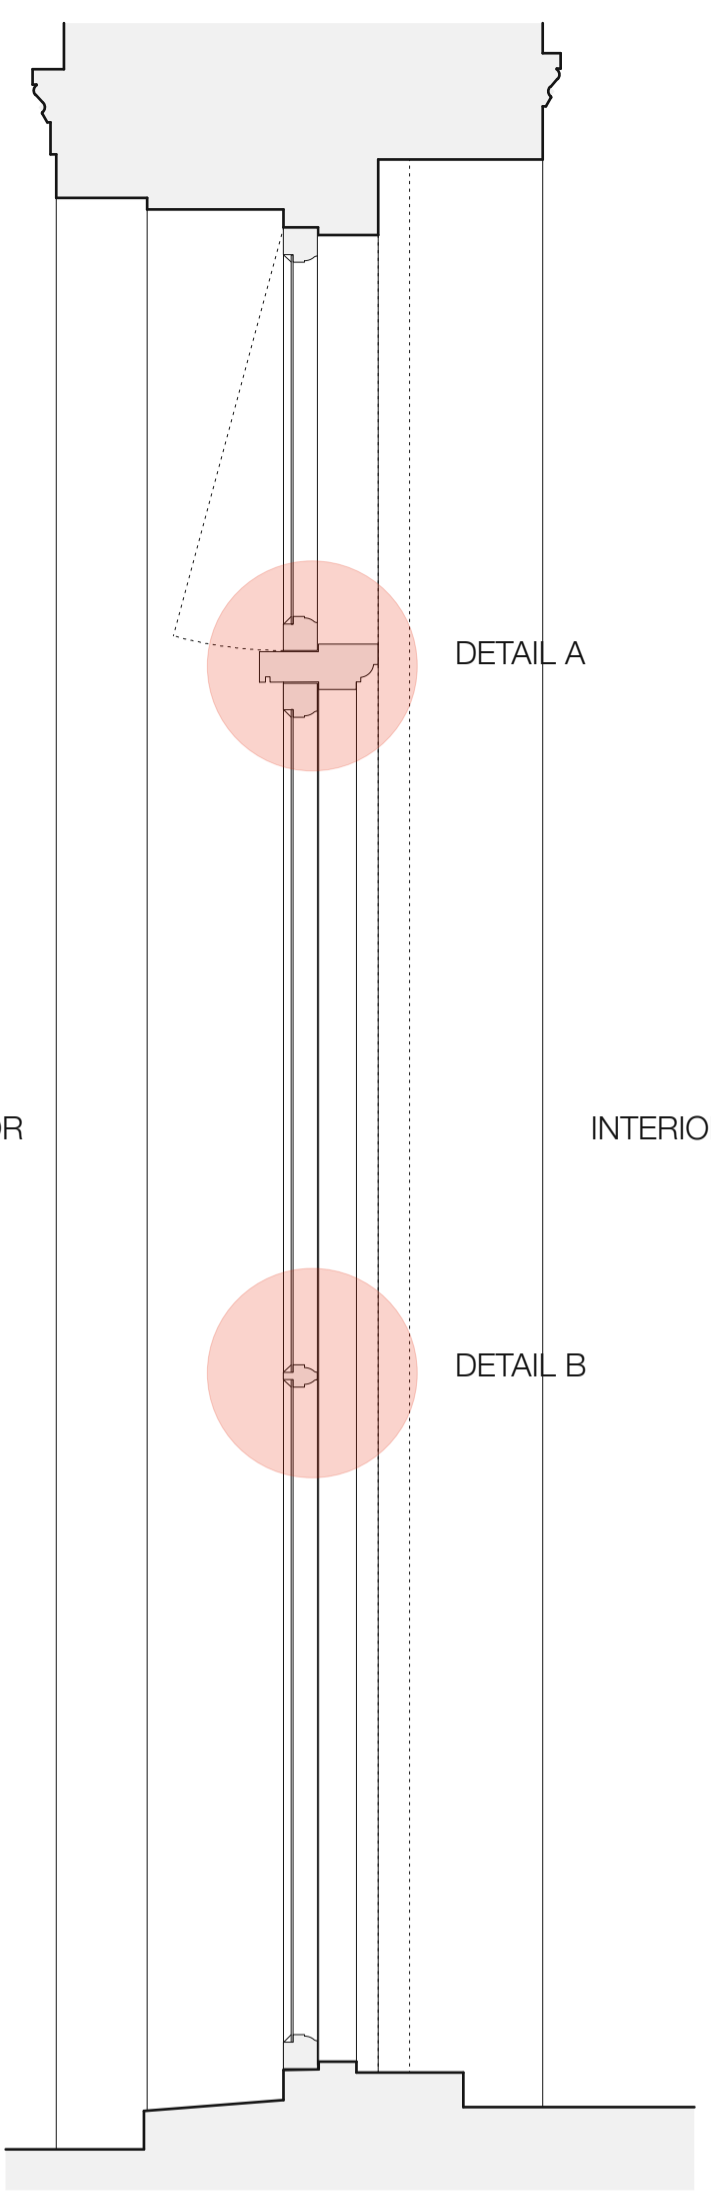

INTERIOR ELEVATION

opening top light

modern float glass
only one original panel
remains in all 3 sets of doors

EXTERIOR

INTERIOR

SECTION

DETAIL A

DETAIL B

EXTERIOR ELEVATION

PLAN VIEW

DETAIL C

dotted lines indicate
secondary glazing