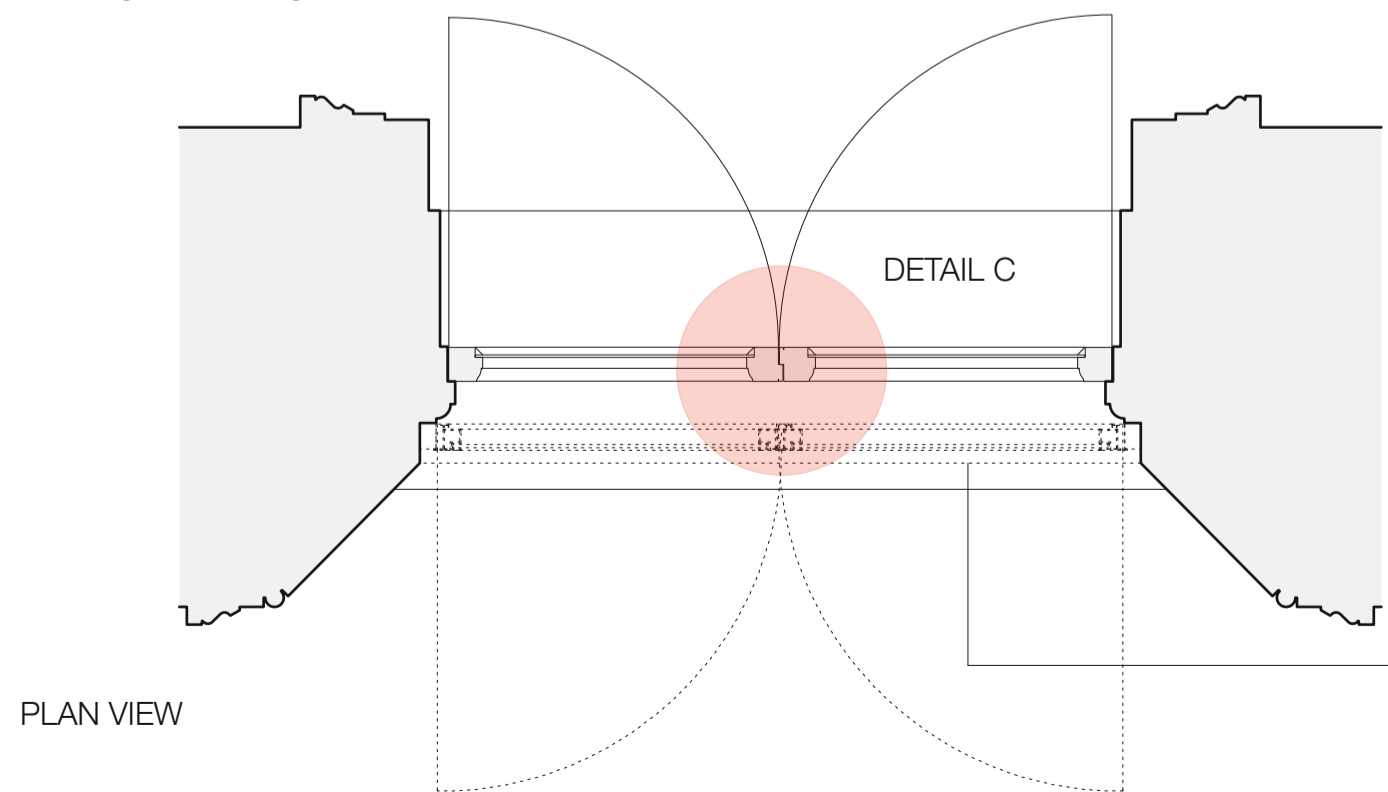

INTERIOR ELEVATION

opening top light

modern float glass
only one original panel
remains in all 3 sets of doors

EXTERIOR

INTERIOR

SECTION

DETAIL A

DETAIL B

EXTERIOR ELEVATION

PLAN VIEW

DETAIL C

dotted lines indicate
secondary glazing