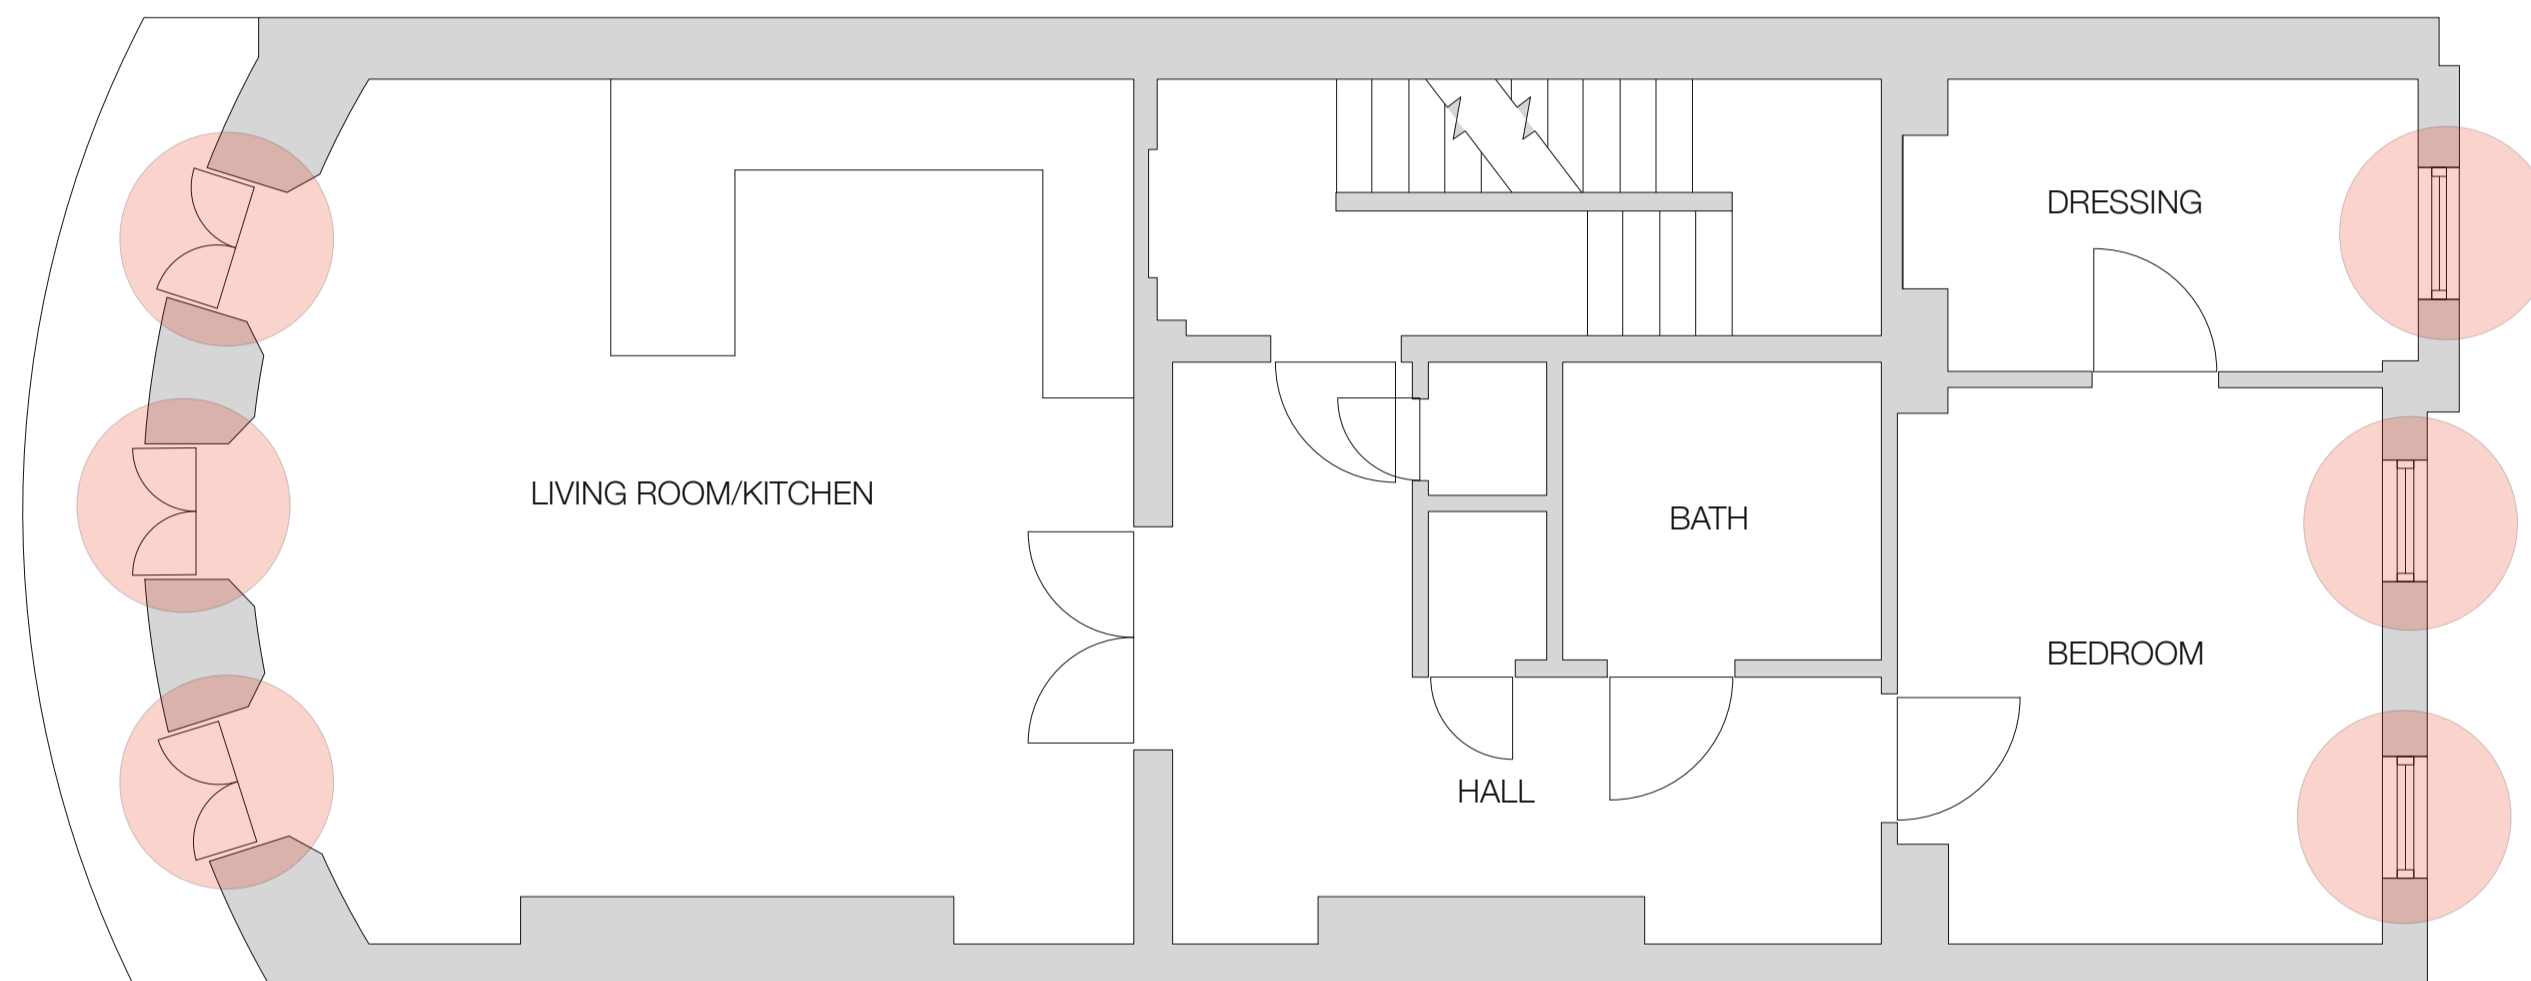

New casements to be fitted into existing frames for all three sets of french doors
To be fitted with slimline 4/4/4 double glazing

New sashes to be fitted into existing box frames for all three windows. To be fitted with slimline 4/4/4 double glazing

FLAT 5 - PLAN