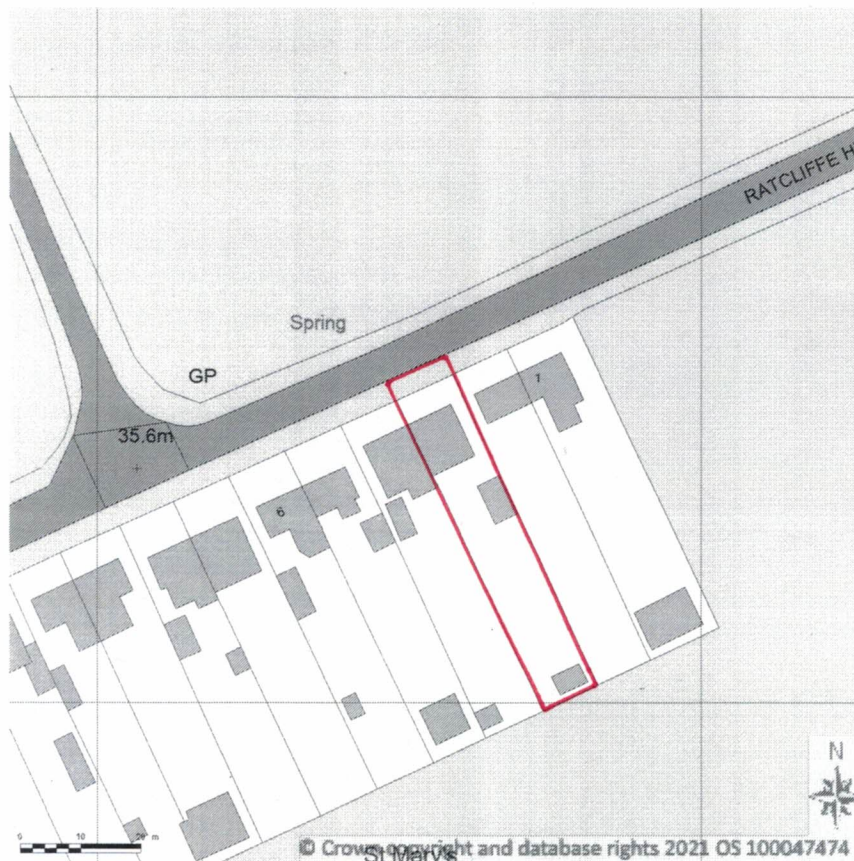

SITE LOCATION PLAN

AREA 2 HA

SCALE: 1:1250 on A4

CENTRE COORDINATES: 580656 , 176244

Supplied by Streetwise Maps Ltd

www.streetwise.net

Licence No: 100047474

11:28:07 14/10/2021