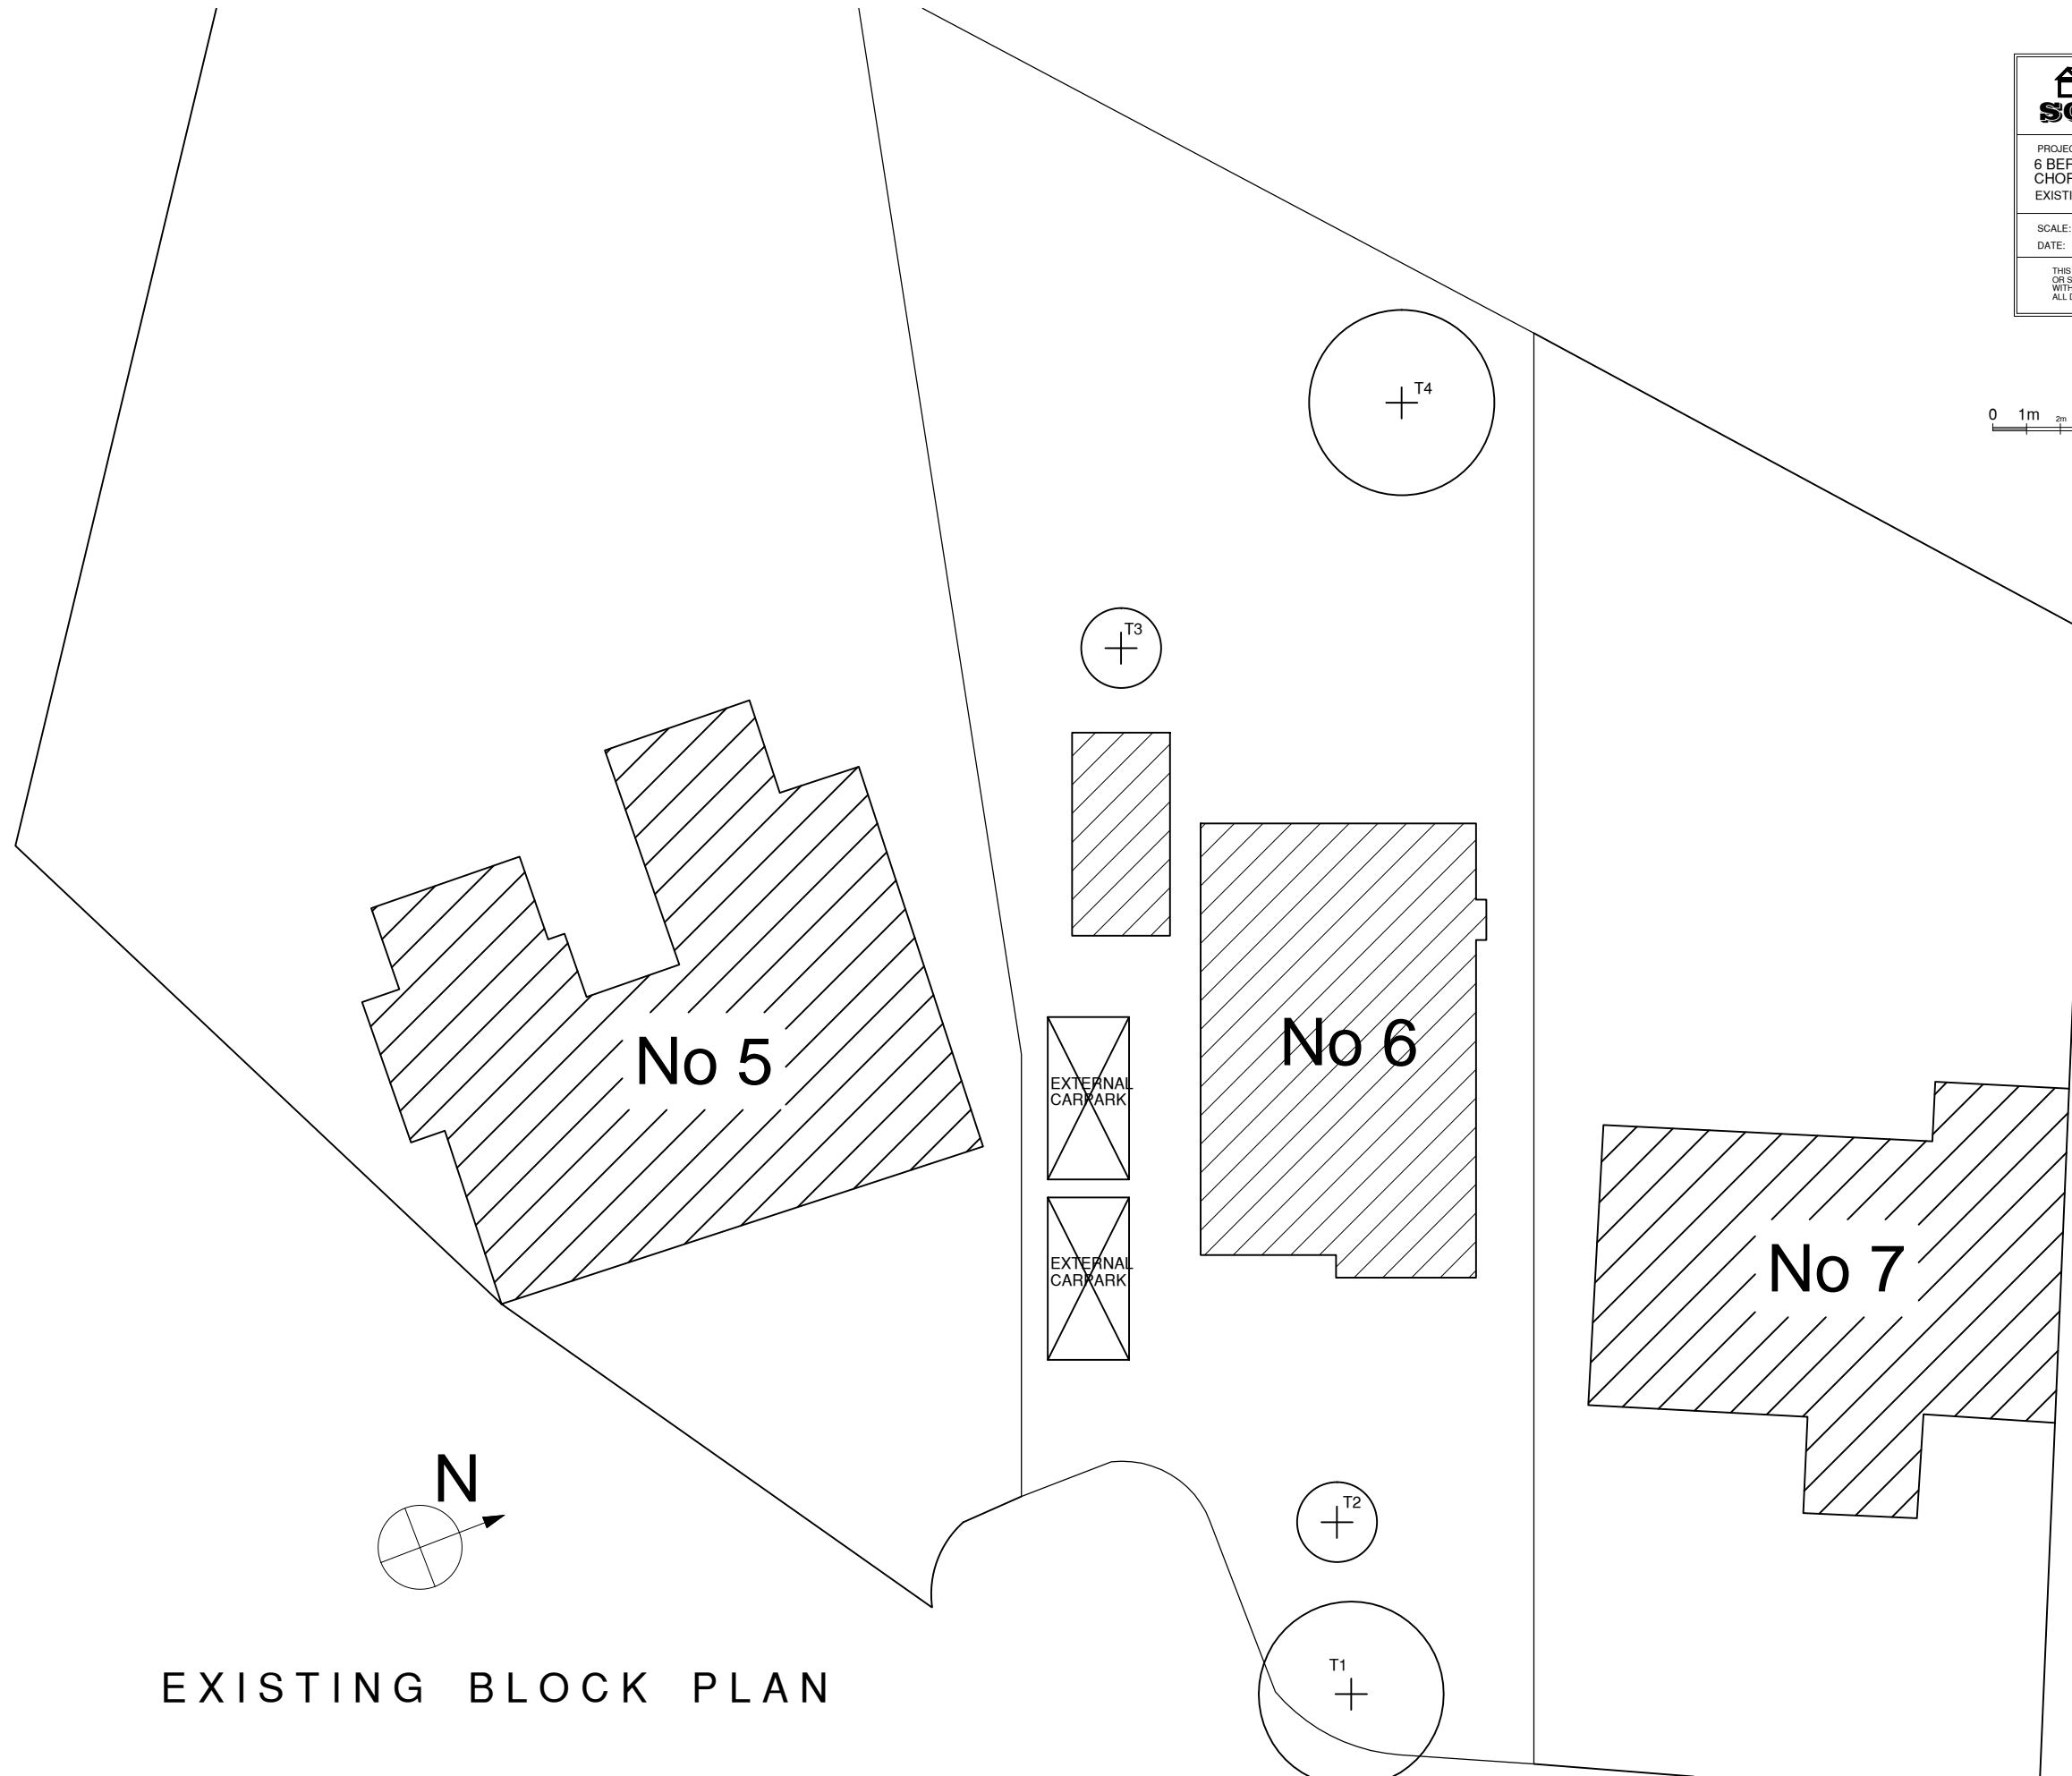

**STUDIO CAD PROJECTS**  
 Architectural Designers  
 TEL: 079 581 581 90  
 E-mail: scprojects@onet.eu

---

PROJECT:  
**6 BERIERY FIELD**  
**CHORLEYWOOD WD3 5TG**  
**EXISTING BLOCK PLANS**

---

SCALE: 1:200 (A3)	PROJECT No: 2210704-03
DATE: JUL 2021	

---

THIS DRAWING MUST NOT BE REPRODUCED, MULTIPLIED OR SUBMITTED TO THE INSPECTION OF THIRD PARTIES WITHOUT OUR PRIOR PERMISSION. ALL DIMENSIONS TO BE CHECKED AND VERIFIED ON SITE.

EXISTING BLOCK PLAN