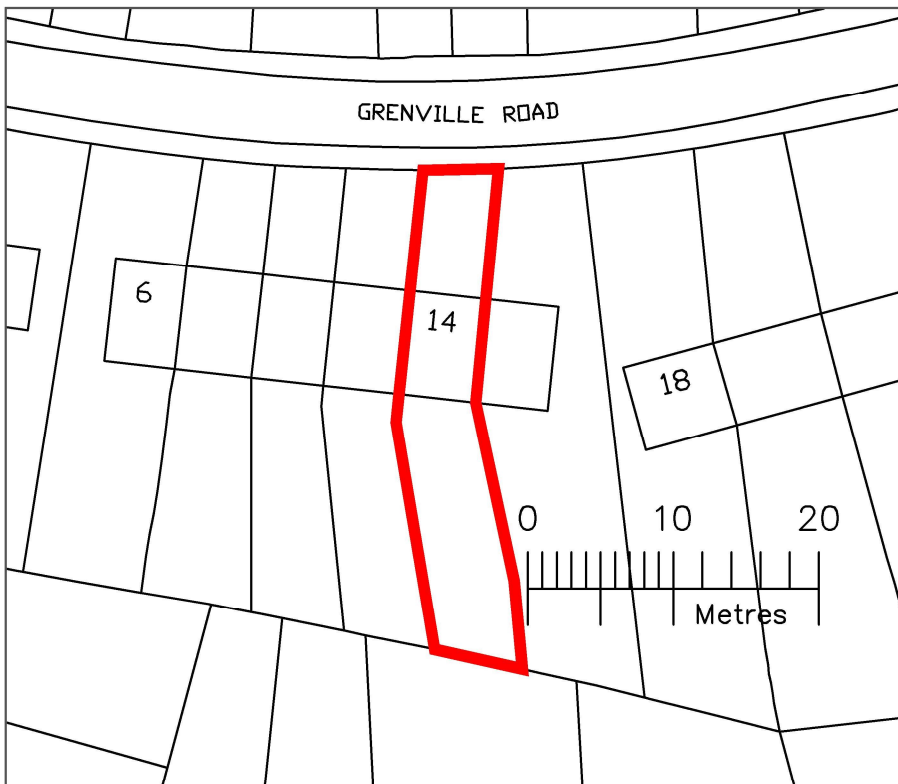

Crown copyright and database rights 2020 via thinkWare Ordnance Survey License 100050103

Location Plan Scale 1:1250

Block Plan Scale 1:500

Rev	Date	Description	dwn	chk
Client Mrs J. Hayter				
Project Proposed attic conversion at: 14 Grenville Road Gourock				

Drawing Title LOCATION/BLOCK-PLAN
Drawing Status PLANNING

		
DRAWING NO. JH0100	REV. -	SCALE. 1:500/1250 @ A4