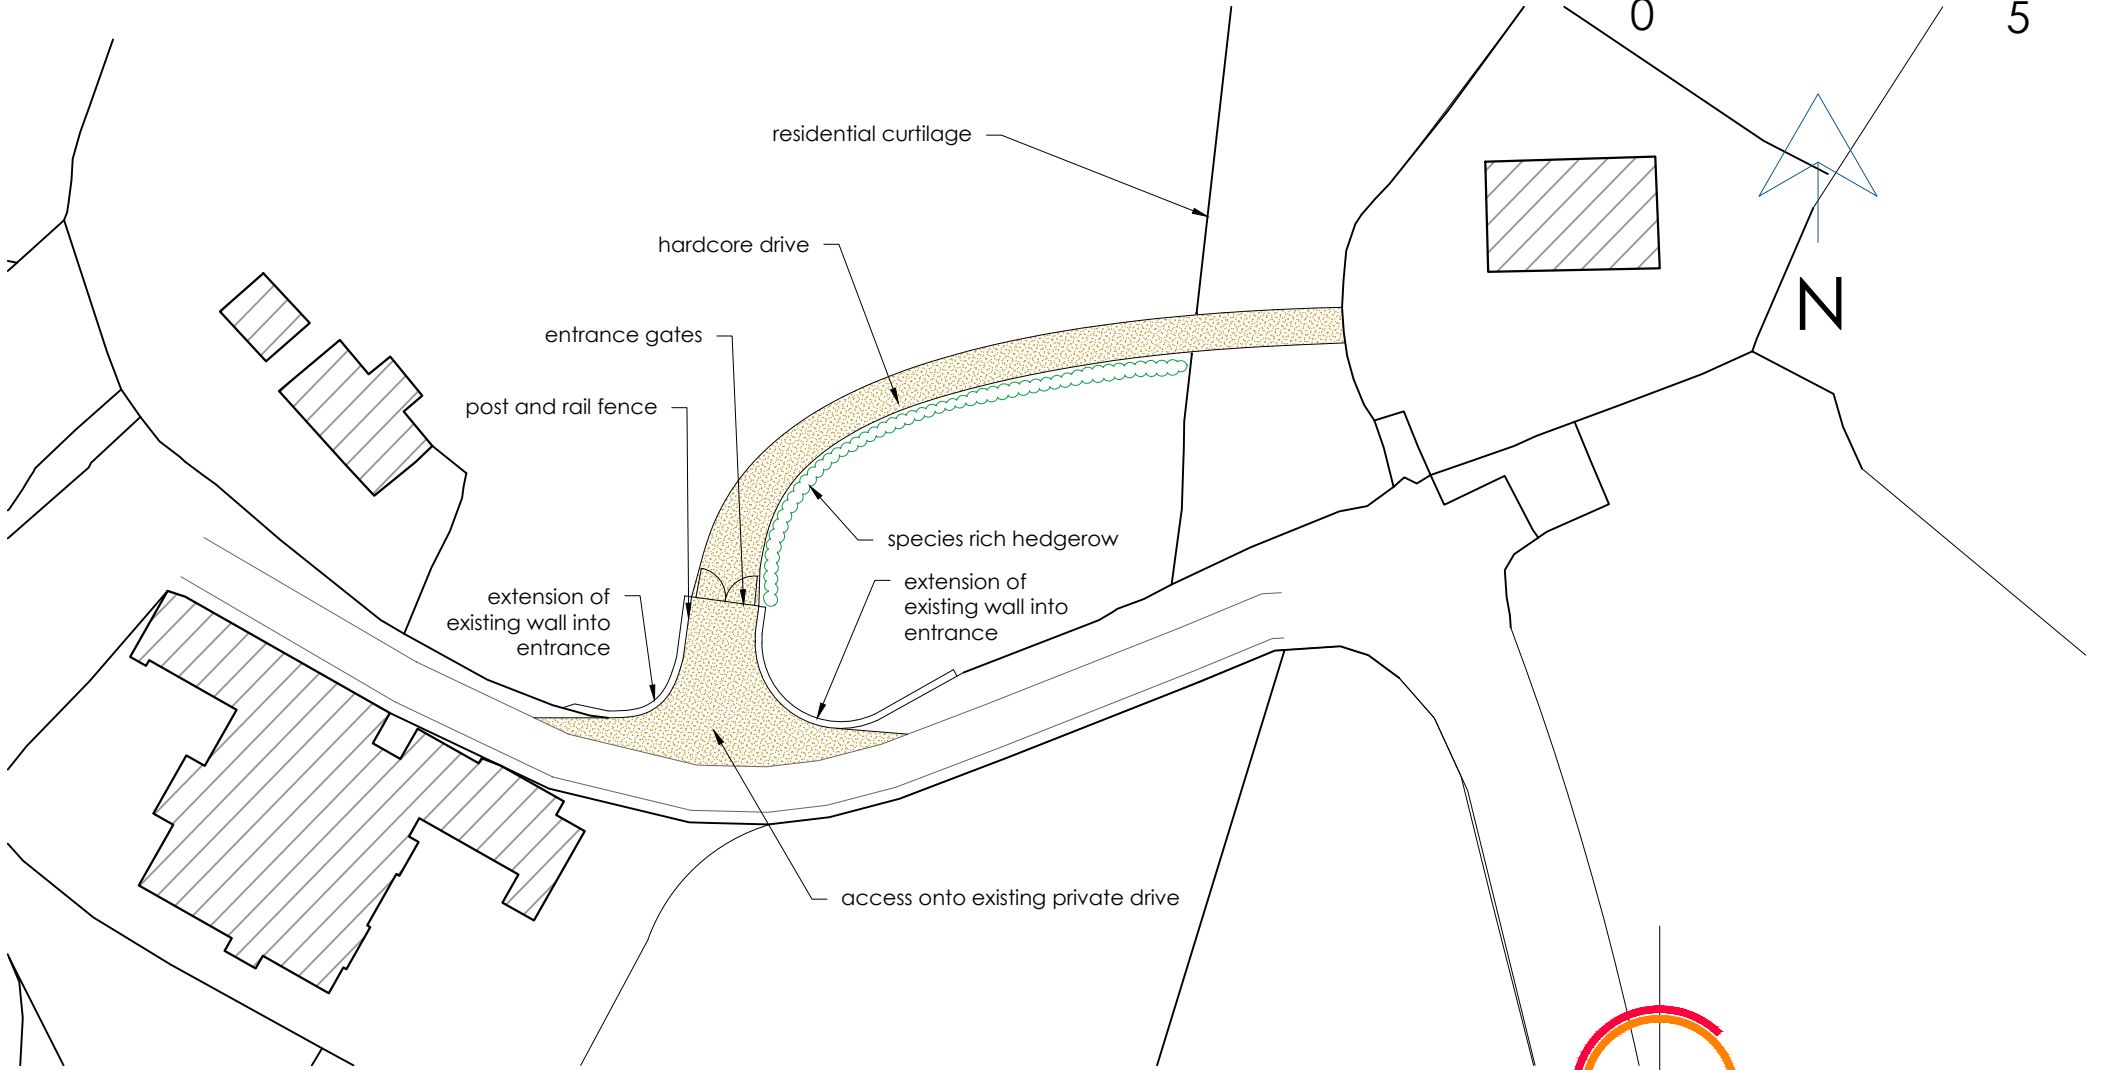

This drawing will be to scale when printed at 100% on A4 paper, the line should measure 5 cm long

Proposed Block Plan 1:500

Pytindu Bungalow

2

© CO2 Architects. 2021

PTB 03