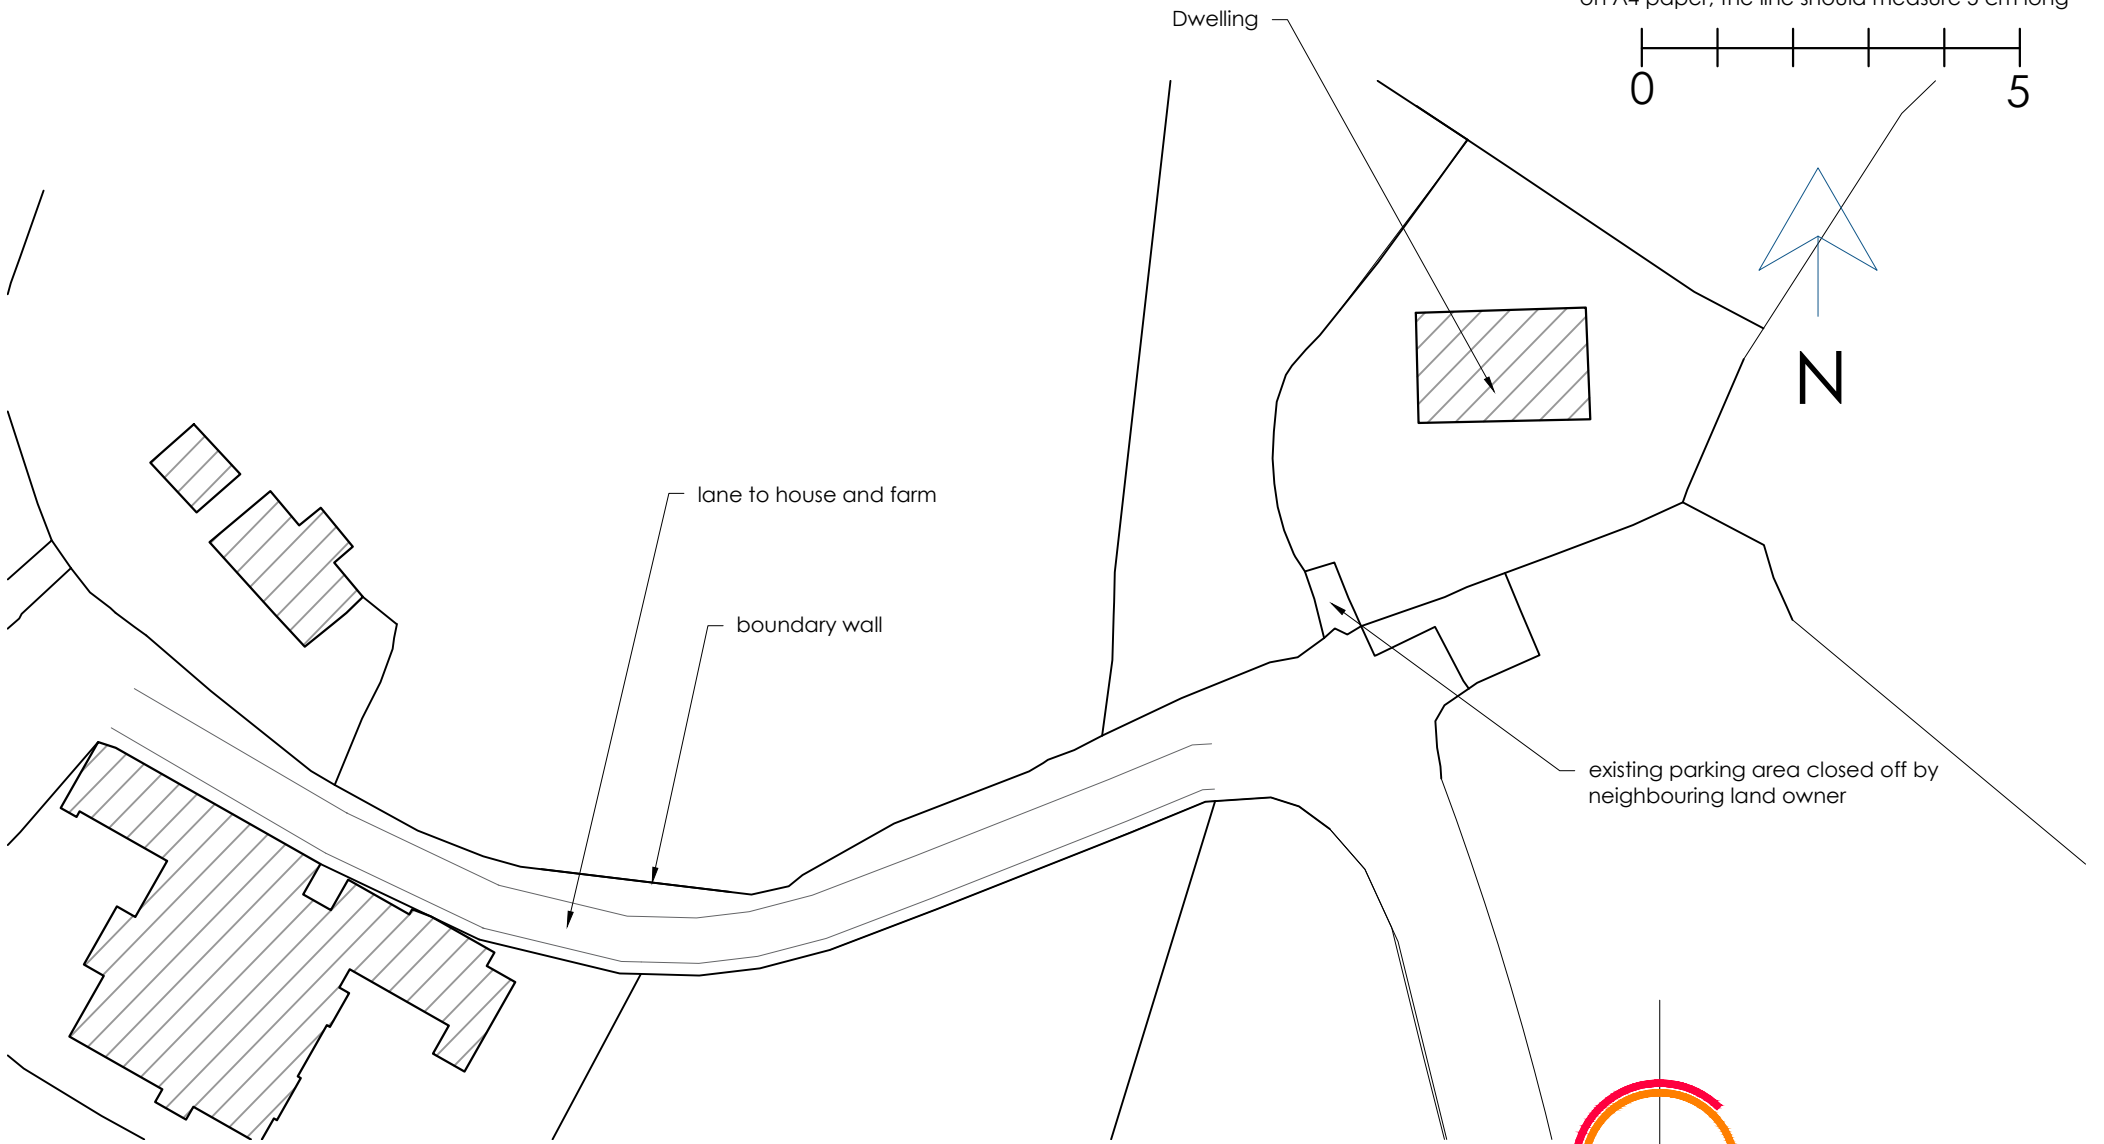

This drawing will be to scale when printed at 100% on A4 paper, the line should measure 5 cm long

Existing Block Plan 1:500

Pytindu Bungalow

2

© CO2 Architects. 2021

PTB 02