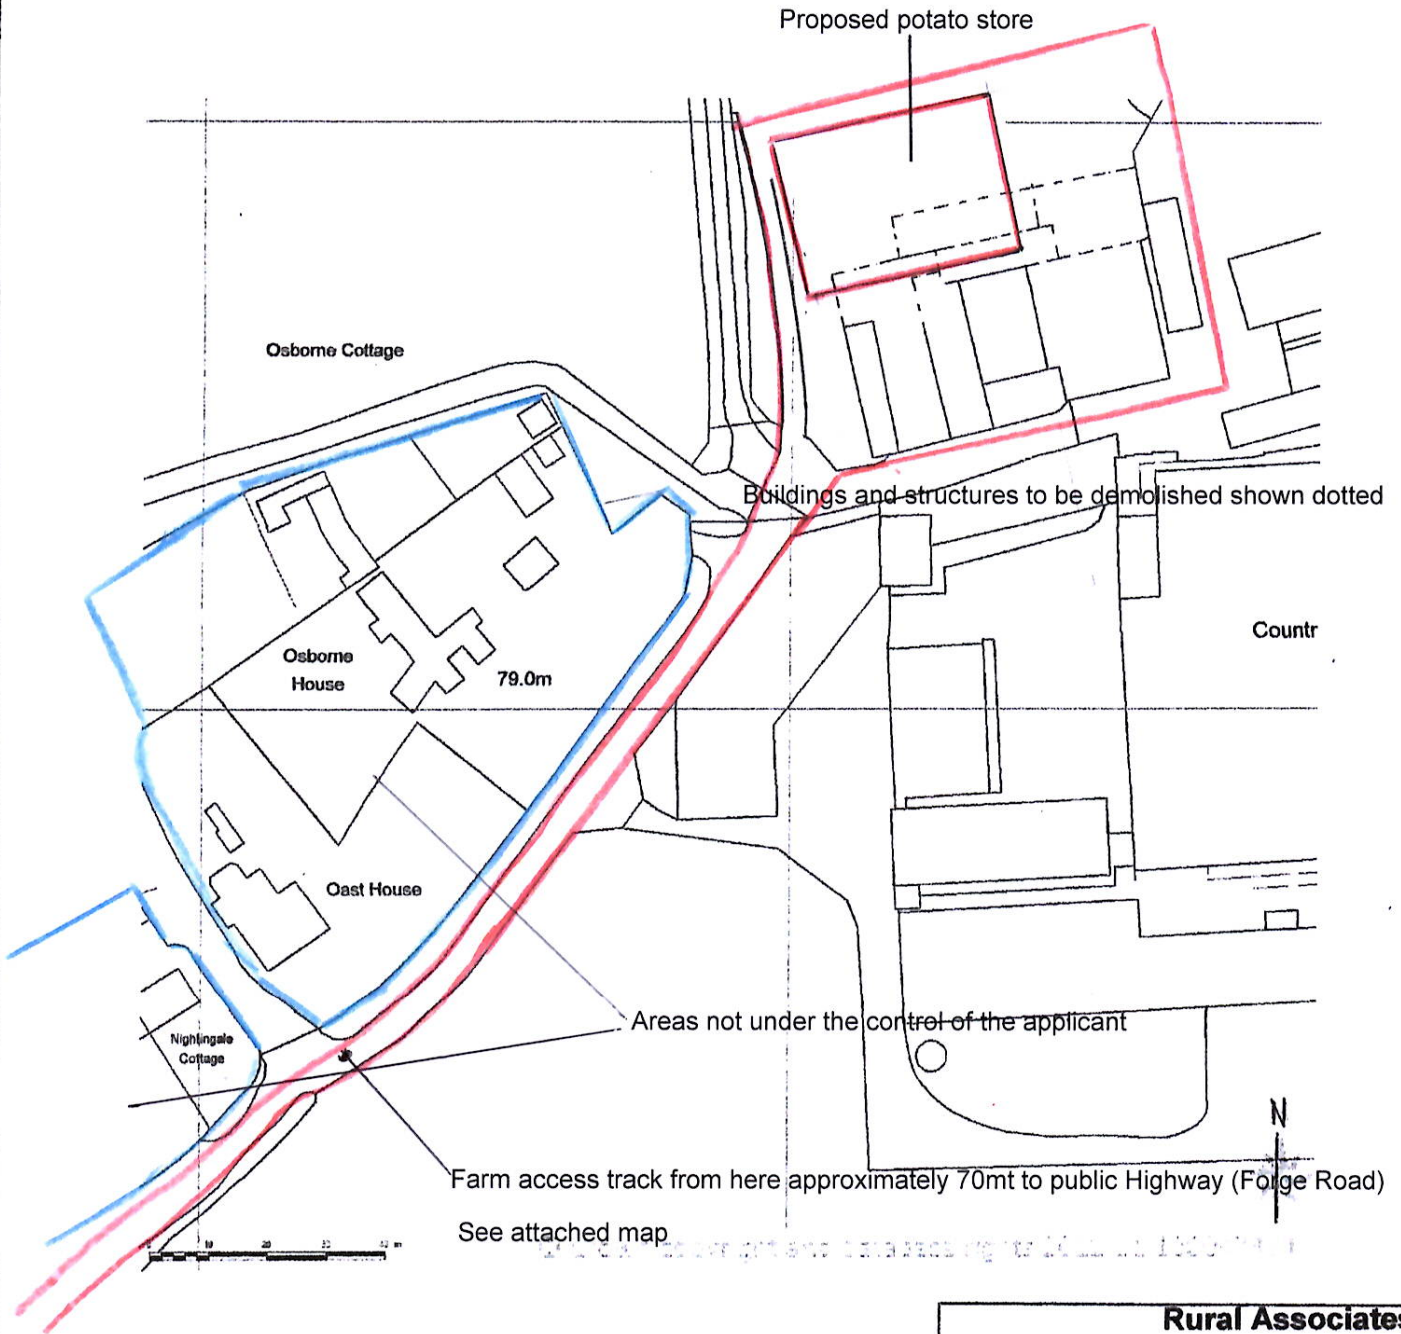

**SITE LOCATION PLAN  
AREA 4 HA  
SCALE 1:1250 on A4  
CENTRE COORDINATES: 480090, 138604**

**Rural Associates**  
Project Co-ordination  
Yapton Lodge North End Road  
Yapton West Sussex BN18 0DT  
Tel 01243 555420 e-mail [ruralass@freenet.co.uk](mailto:ruralass@freenet.co.uk)

**Title**  
Proposed New Potato store at Osbourne Farm  
Forge Road  
Kingsley  
Bordon  
GU35 9LW

**Client**  
Messer's GP & DK Marshall  
Osbourne Farm  
Forge Road  
Bordon  
Hants  
GU35 9LW

**Scale 1.1250**

**Date 02/07/21**

**Drag No RA/21/16 SITE PLAN**

Imagery ©2021 CNES / Airbus, Getmapping plc, Infoterra Ltd & Bluesky, Maxar Technologies, The GeoInformation Group, Map data ©2021 20 m

Measure distance  
Total distance: 69.08 m (226.63 ft)