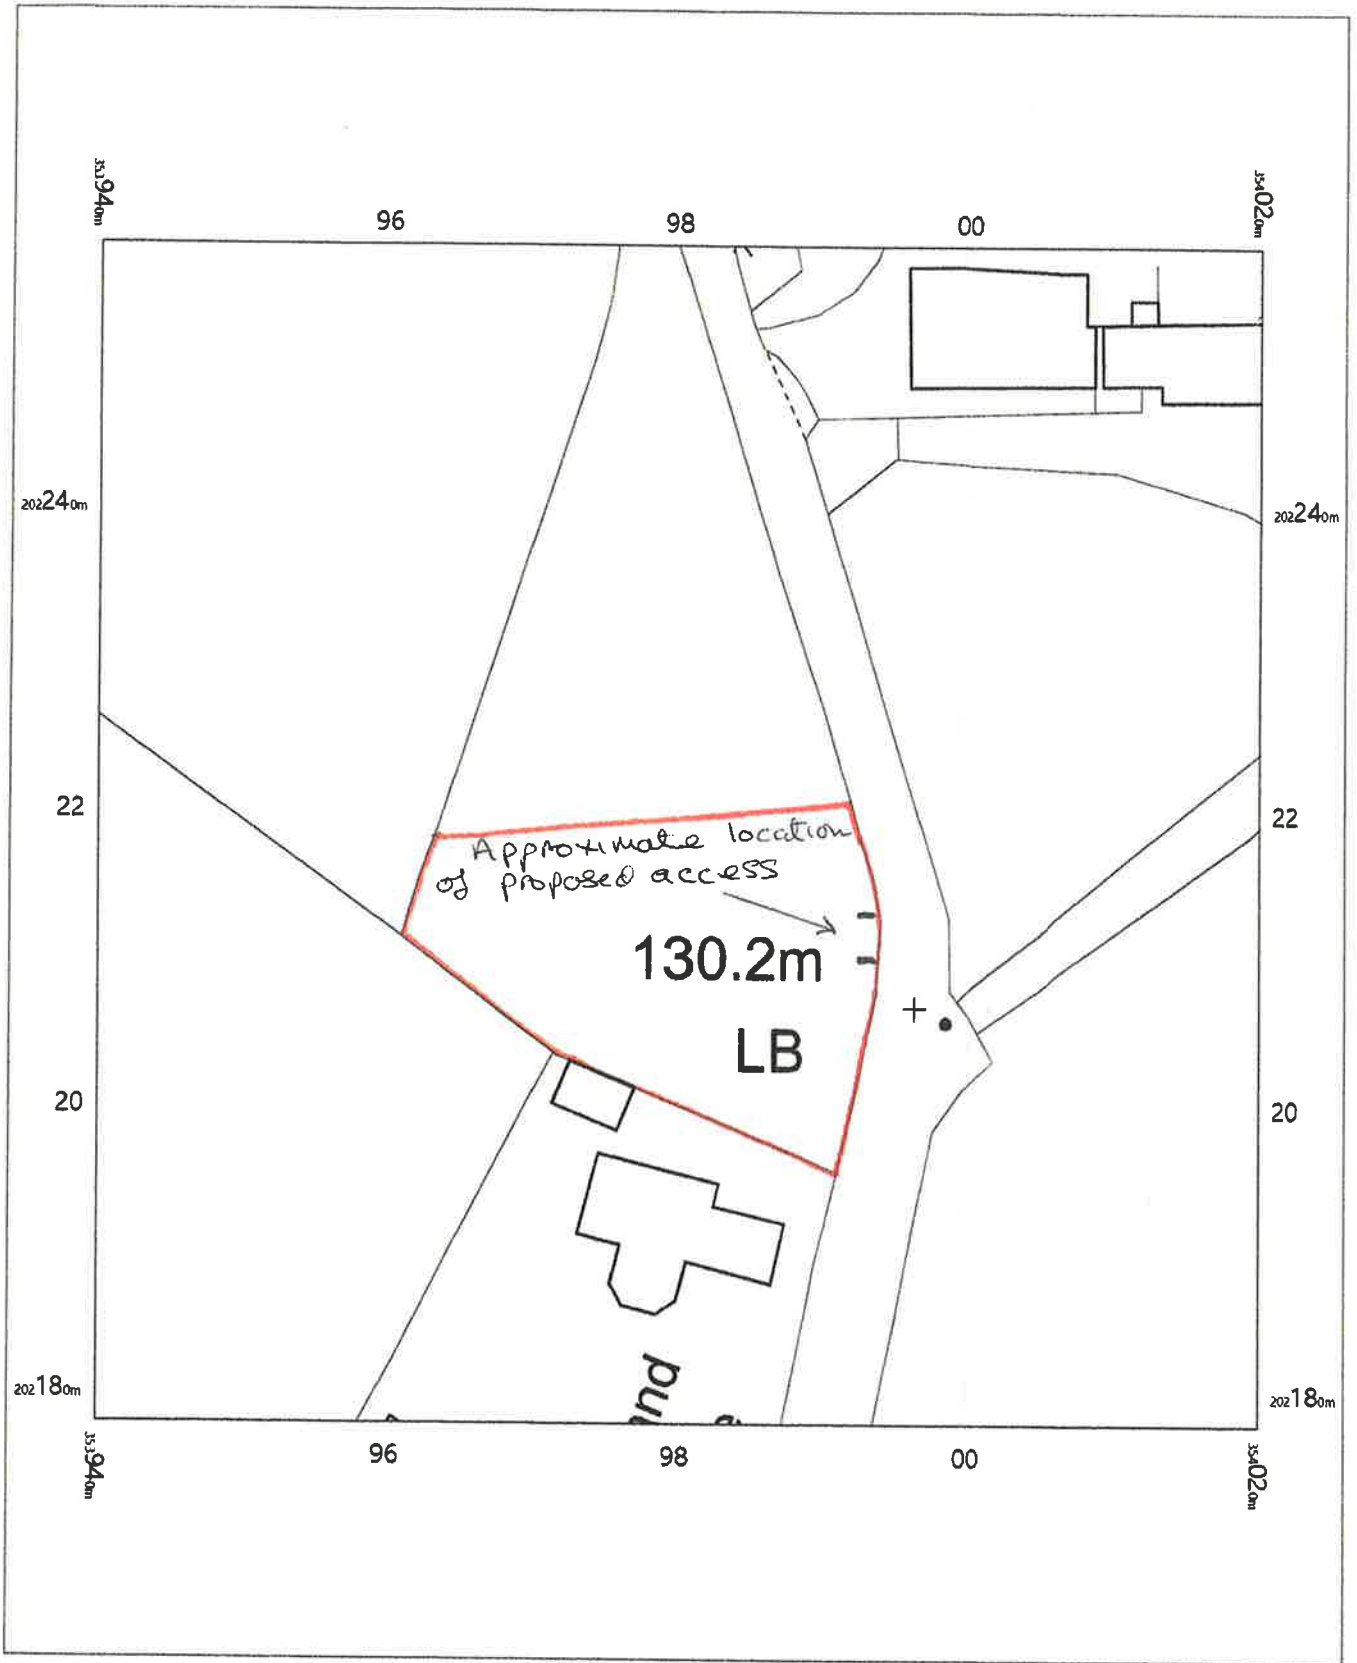

Land off The Common, Brockweir, NP16 7NU

Land off The Common,  
Chepstow,  
Brockweir,  
Gloucestershire  
NP16 7NU

OS MasterMap 1250/2500/10000 scale  
Thursday, October 28, 2021, ID: MPMUP-00999221  
[www.themapshop.co.uk](http://www.themapshop.co.uk)

1:500 scale print at A4, Centre: 353981 E, 202218 N

© Crown Copyright Ordnance Survey. Licence no. 100019311

**The Map Shop**  
Upton upon Severn  
[www.themapshop.co.uk](http://www.themapshop.co.uk)

TEL: 01684 593146  
FAX: 01684 594559  
[themapshop@btinternet.com](mailto:themapshop@btinternet.com)