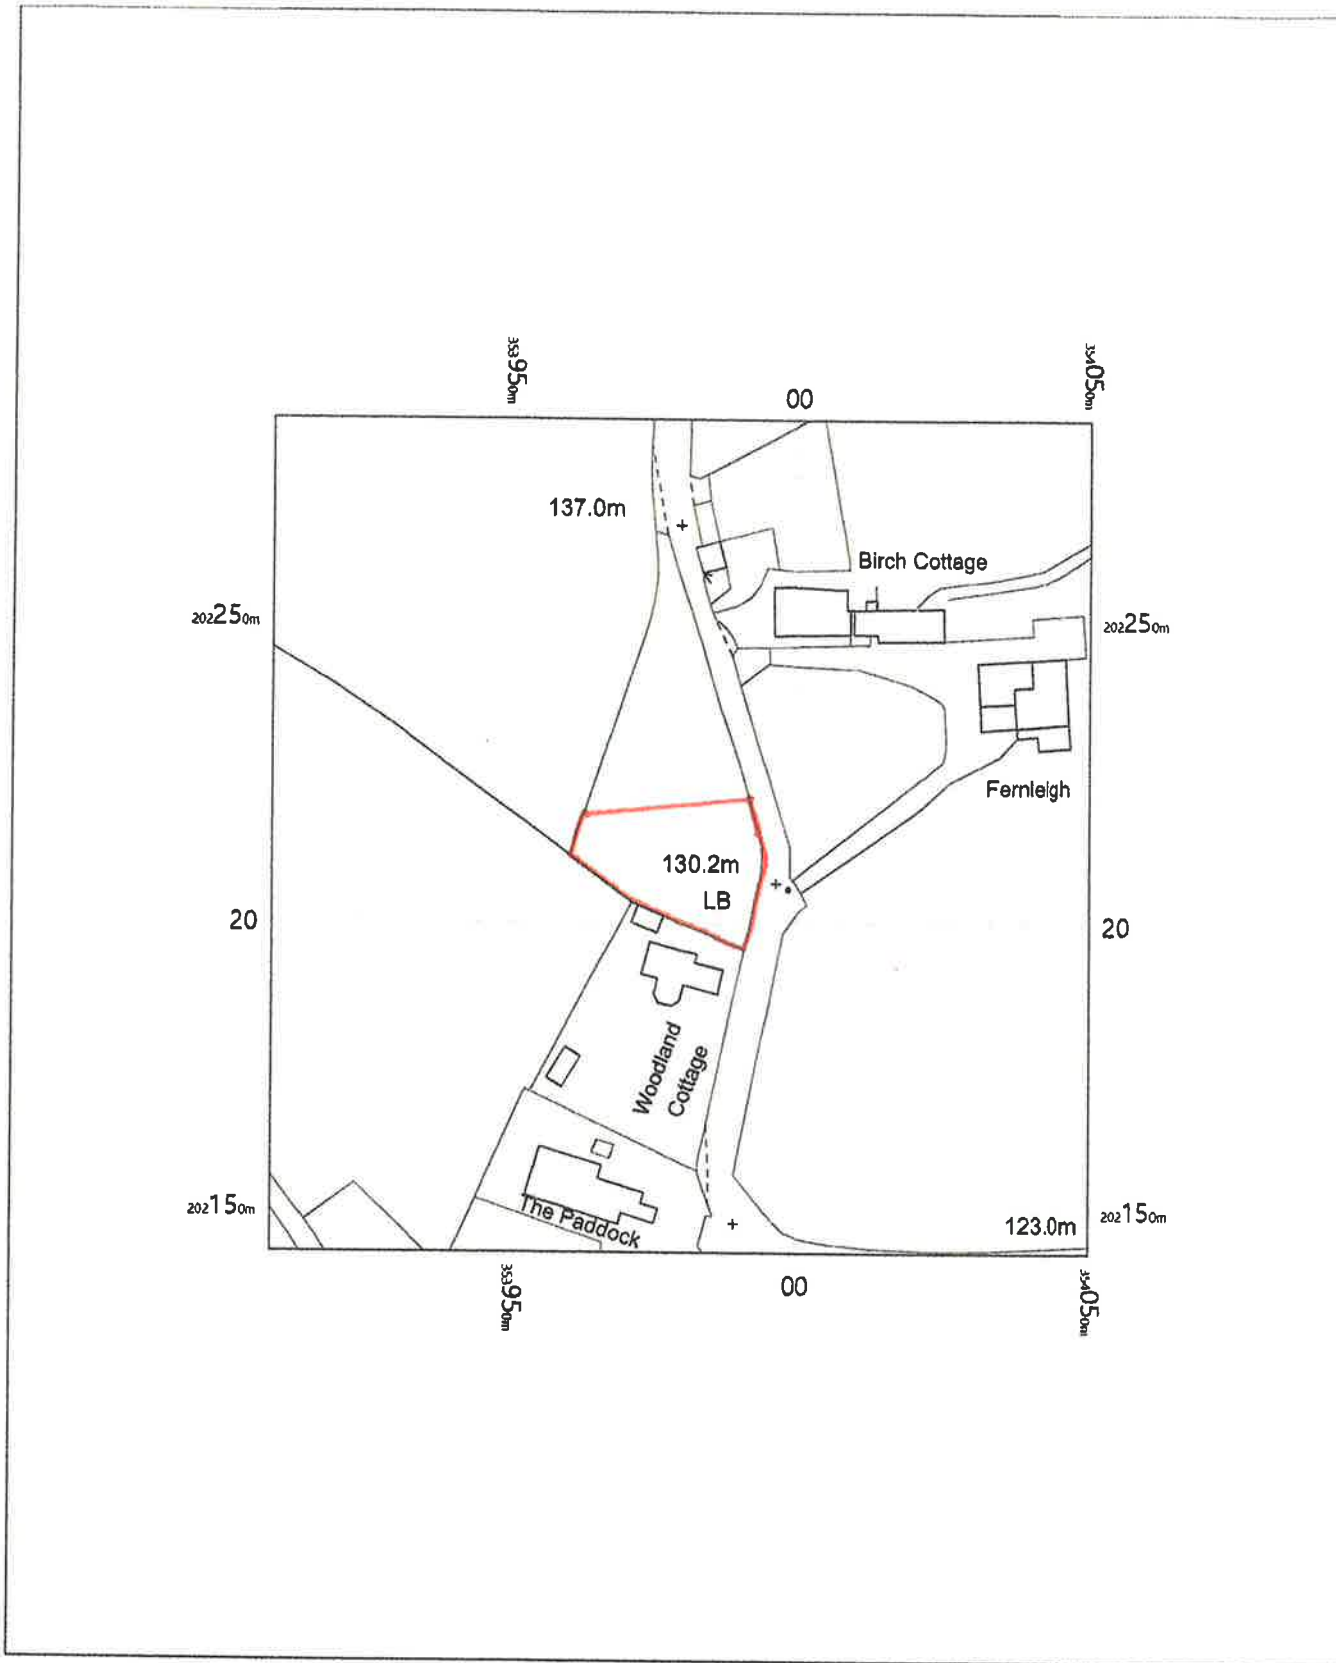

Land off The Common, Brockweir NP16 7NU

Land off The Common,
Chepstow,
Brockweir,
Gloucestershire
NP16 7NU

OS MasterMap 1250/2500/10000 scale
Thursday, October 28, 2021, ID: MPMUP-00999220
www.themapshop.co.uk

1:1250 scale print at A4, Centre: 353981 E, 202215 N

©Crown Copyright Ordnance Survey. Licence no. 100019311

The Map Shop
Upton upon Severn
www.themapshop.co.uk

TEL: 01684 593146
FAX: 01684 594559
themapshop@btinternet.com