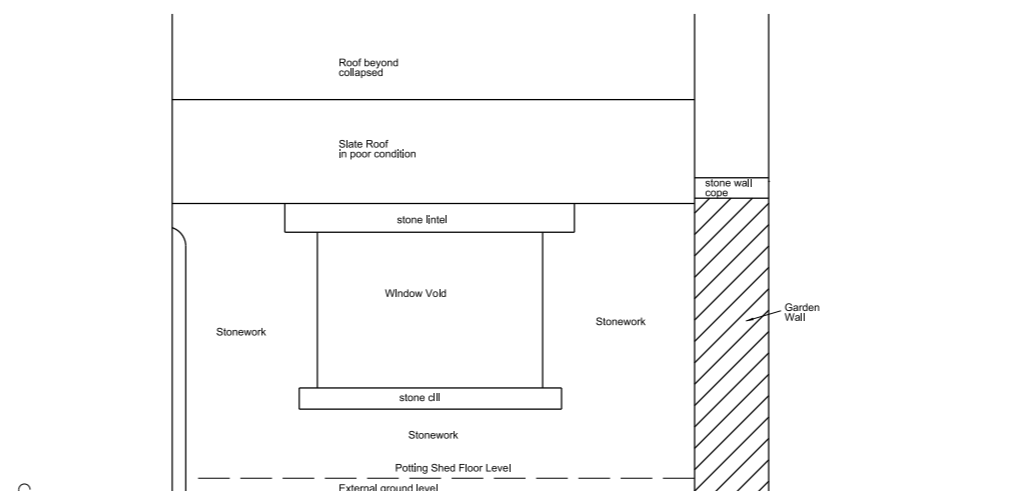

| REV | DESCRIPTION | DATE | BY |
|-----|-------------|------|----|
|     |             |      |    |

South Elevation

North Elevation

East Elevation

Section AA on internal crosswall from Wash House side

Section BB

3 Huntly Gardens

1:50

|   |  |
|---|--|
| DRAWING STATUS  |  |
| <b>Planning</b>   |  |
| JOB   |  |
| Re-roofing of Old Wash House<br>3 Huntly Gardens, Dowanhill<br>Glasgow<br>G12 9AS |  |
| TITLE   |  |
| Existing Elevations & Sections  |  |

DO NOT SCALE: WORK TO FIGURED DIMENSIONS ONLY