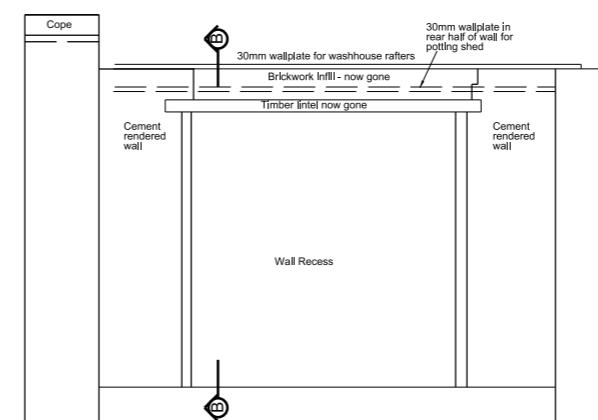

| REV | DESCRIPTION | DATE | BY |
|-----|-------------|------|----|
|     |             |      |    |

South Elevation

North Elevation

East Elevation

Section AA on internal crosswall from Wash House side

Section BB

3 Huntly Gardens

1:50

|   |  |
|---|--|
| DRAWING STATUS  |  |
| <b>Planning</b>   |  |
| JOB   |  |
| Re-roofing of Old Wash House<br>3 Huntly Gardens, Dowanhill<br>Glasgow<br>G12 9AS |  |
| TITLE   |  |
| Existing Elevations & Sections  |  |

DO NOT SCALE: WORK TO FIGURED DIMENSIONS ONLY