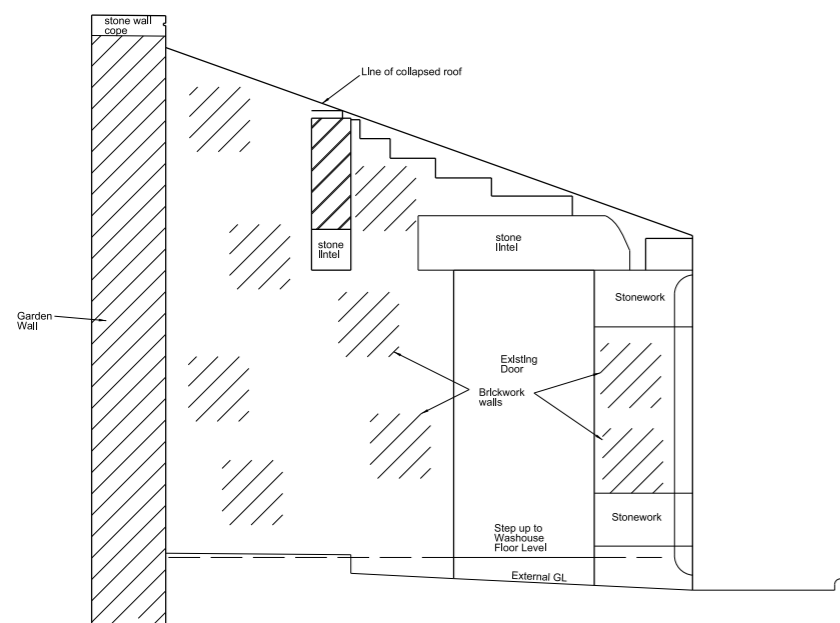

| REV | DESCRIPTION | DATE | BY |
|-----|-------------|------|----|
|     |             |      |    |

South Elevation

North Elevation

East Elevation

Section AA on internal crosswall from Wash House side

Section BB

3 Huntly Gardens

1:50

|   |  |
|---|--|
| DRAWING STATUS  |  |
| <b>Planning</b>   |  |
| JOB   |  |
| Re-roofing of Old Wash House<br>3 Huntly Gardens, Dowanhill<br>Glasgow<br>G12 9AS |  |
| TITLE   |  |
| Existing Elevations & Sections  |  |

DO NOT SCALE: WORK TO FIGURED DIMENSIONS ONLY