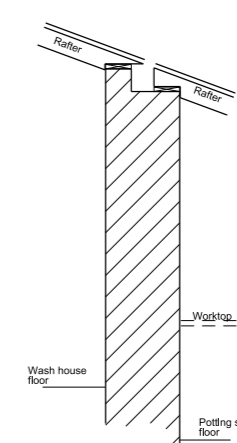

| REV | DESCRIPTION | DATE | BY |
|-----|-------------|------|----|
|     |             |      |    |

South Elevation

North Elevation

East Elevation

Section AA on internal crosswall from Wash House side

Section BB

3 Huntly Gardens

1:50

|   |  |
|---|--|
| DRAWING STATUS  |  |
| <b>Planning</b>   |  |
| JOB   |  |
| Re-roofing of Old Wash House<br>3 Huntly Gardens, Dowanhill<br>Glasgow<br>G12 9AS |  |
| TITLE   |  |
| Existing Elevations & Sections  |  |

DO NOT SCALE: WORK TO FIGURED DIMENSIONS ONLY