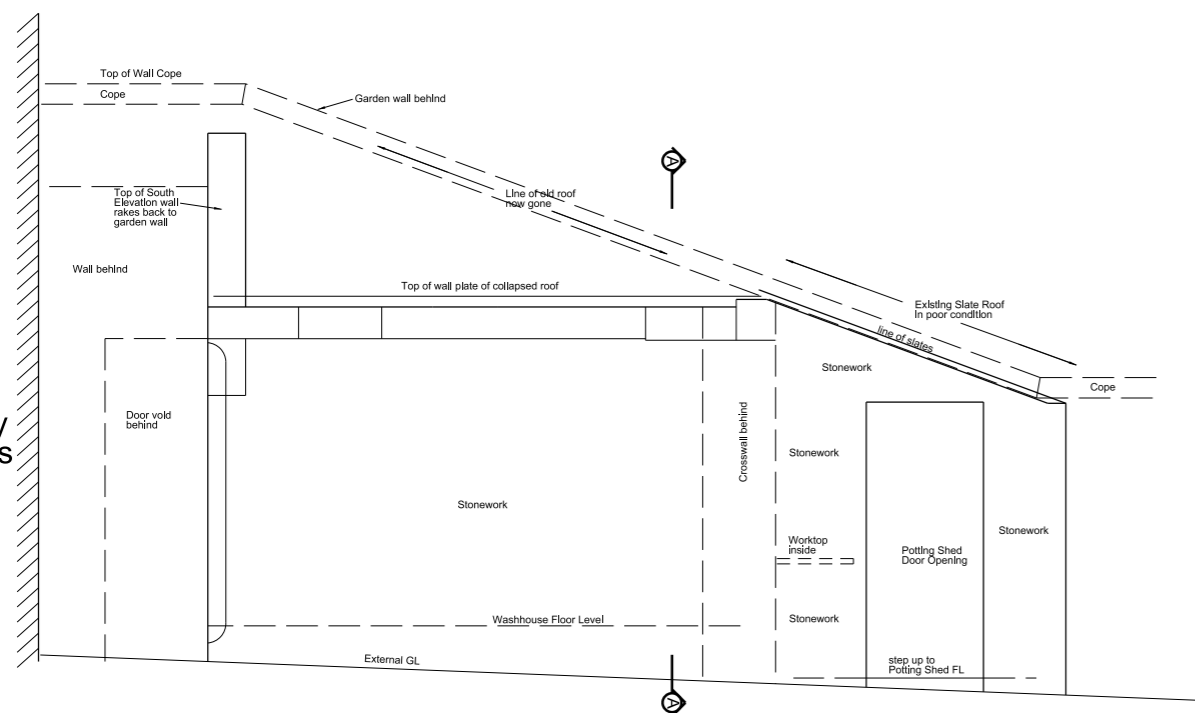

| REV | DESCRIPTION | DATE | BY |
|-----|-------------|------|----|
|     |             |      |    |

South Elevation

North Elevation

East Elevation

Section AA on internal crosswall from Wash House side

Section BB

3 Huntly Gardens

1:50

|   |  |
|---|--|
| DRAWING STATUS  |  |
| <b>Planning</b>   |  |
| JOB   |  |
| Re-roofing of Old Wash House<br>3 Huntly Gardens, Dowanhill<br>Glasgow<br>G12 9AS |  |
| TITLE   |  |
| Existing Elevations & Sections  |  |

DO NOT SCALE: WORK TO FIGURED DIMENSIONS ONLY