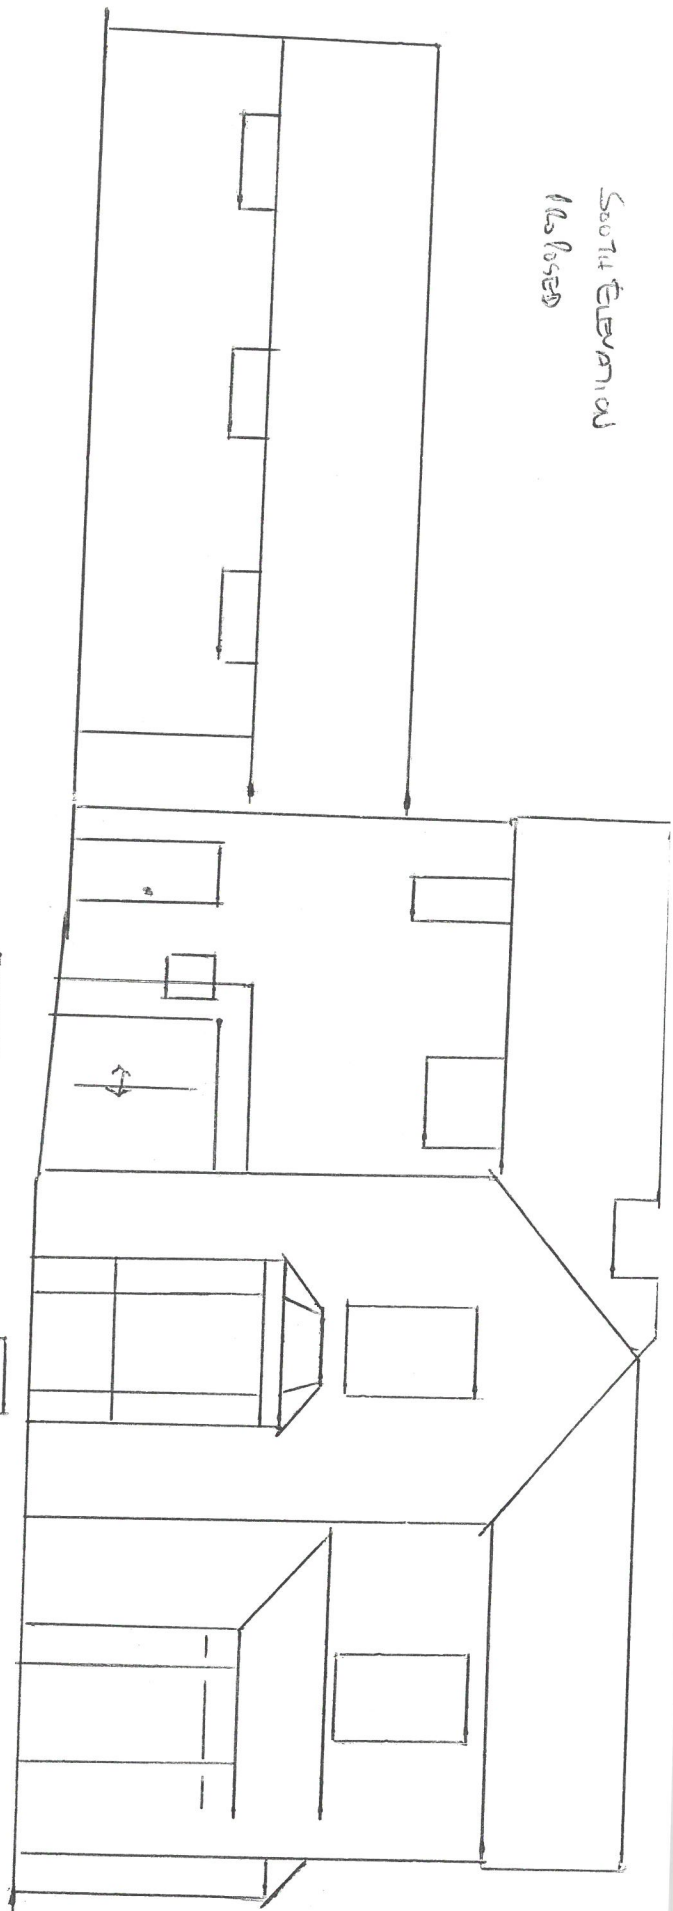

SOUTH ELEVATION  
1/2/05

SOUTH ELEVATION  
EXISTING

REPLACEMENT OF GARAGE + DOCKHOUSES  
WITH TRIPLE CAR GARAGE AT  
3 MOUNT ROAD FAIRFIELD B61 9LN

NICK RUTTEN  
26 STOURBRIDGE ROAD  
BLEMSYDRE B61 0AE  
07 905 647 341

SCALE 1:100  
DRAWING 09 READS IN  
APRIL 2021 CONSTRUCTION WITH  
DWG 02