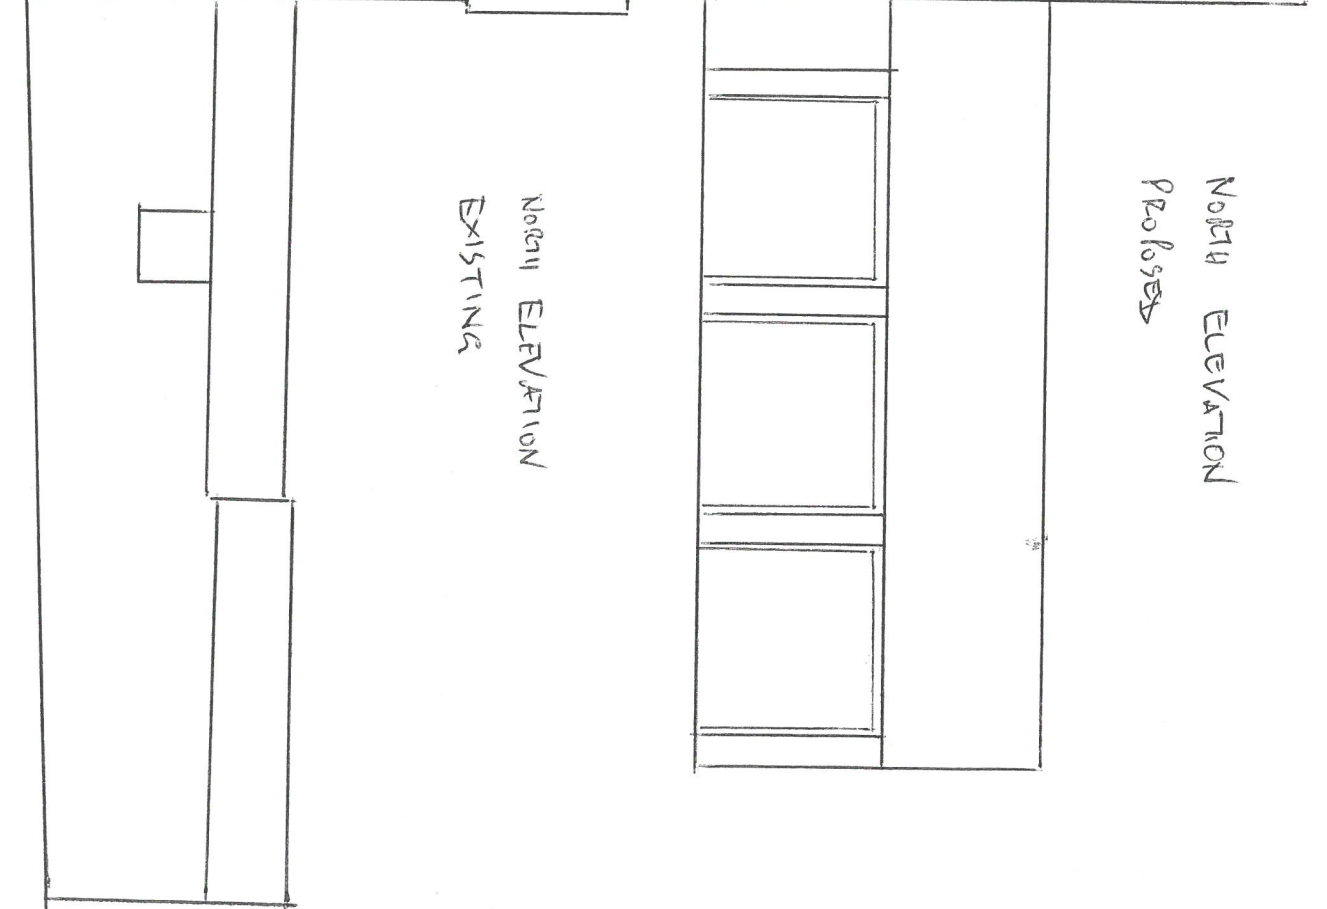

NORTH ELEVATION
PROPOSED

NORTH ELEVATION
EXISTING

REPLACE FRONT OF EXISTING GARAGE + OUTHOUSES
WITH TRIPLE CAR GARAGE AT
3 MOUNT ROAD FAIRFIELD B61 9LW

NICK LUTHER
29 STOURBRIDGE ROAD
BROMSGROVE B61 0AE
67 900 647 341

SCALE 1:100
DWG NO 08
APRIL 2021

ISSUED IN
CONNECTION
WITH DWG 02