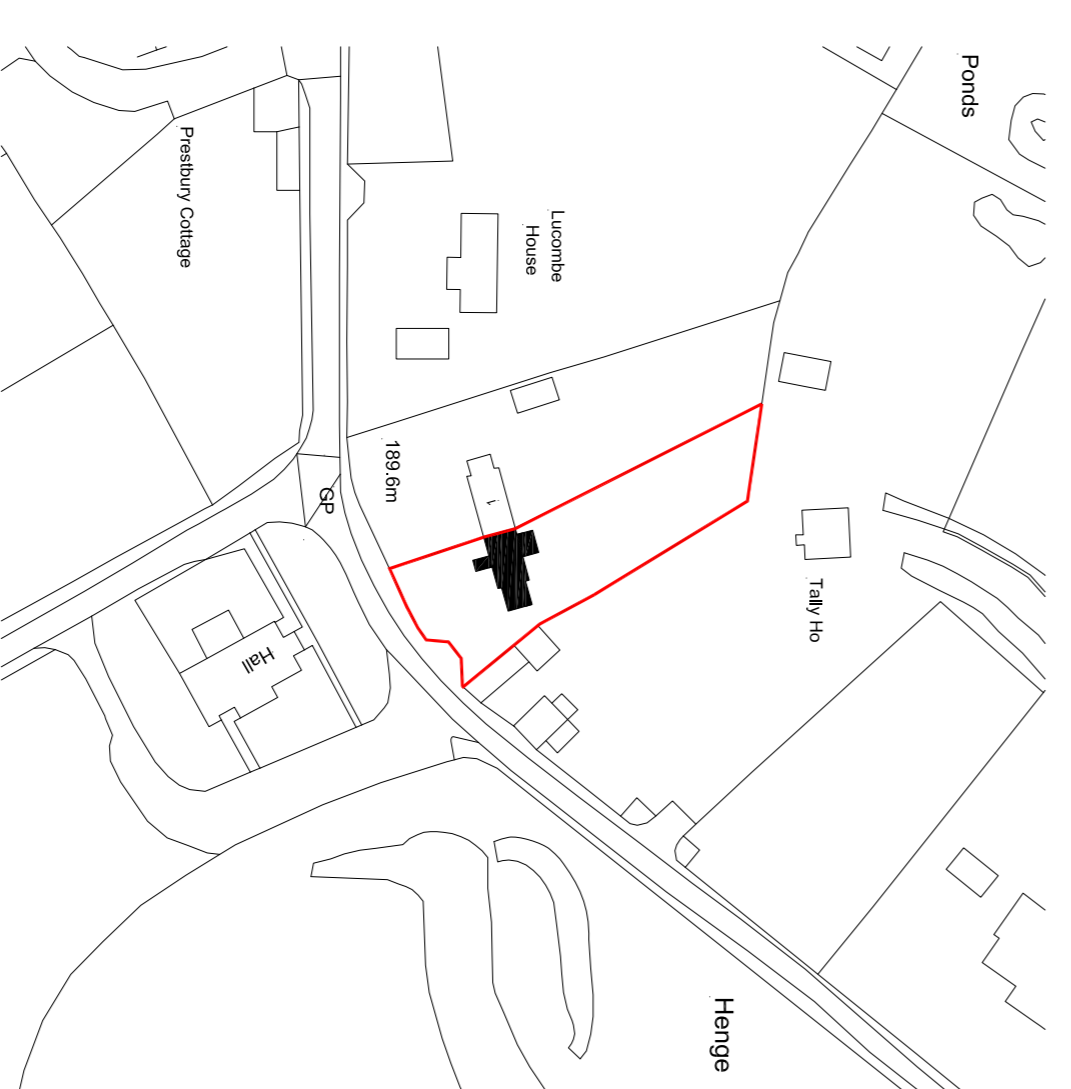

MOLLY'S COTTAGE, CONDICOTE EXISTING SITE DETAILS

SITE PLAN
SCALE 1:200

BLOCK PLAN
SCALE 1:500

LOCATION PLAN
SCALE 1:1250

0	FIRST ISSUE	15.04.2021
1	REVISION NOTES	DATE
client: Ms Emma Harrison		
PROJECT: Molly's Cottage Condicote Glos		

DRAWING: Survey Drawing - Site Details

CONSTRUCTION SERVICES
4 KENYALANE
MINDENHAM
GLOSCESTRSHIRE GL54 4SU
+44(0)1793 000650 EMAIL: INFO@CONSTRUCTJAP.COM

DRAWN BY: JP	DATE: April 2021	APPROVED BY: JP	DATE: April 2021
SCALE AS STATED	TITLE: M.C.S.U.02	REVISION:	0
- A1			