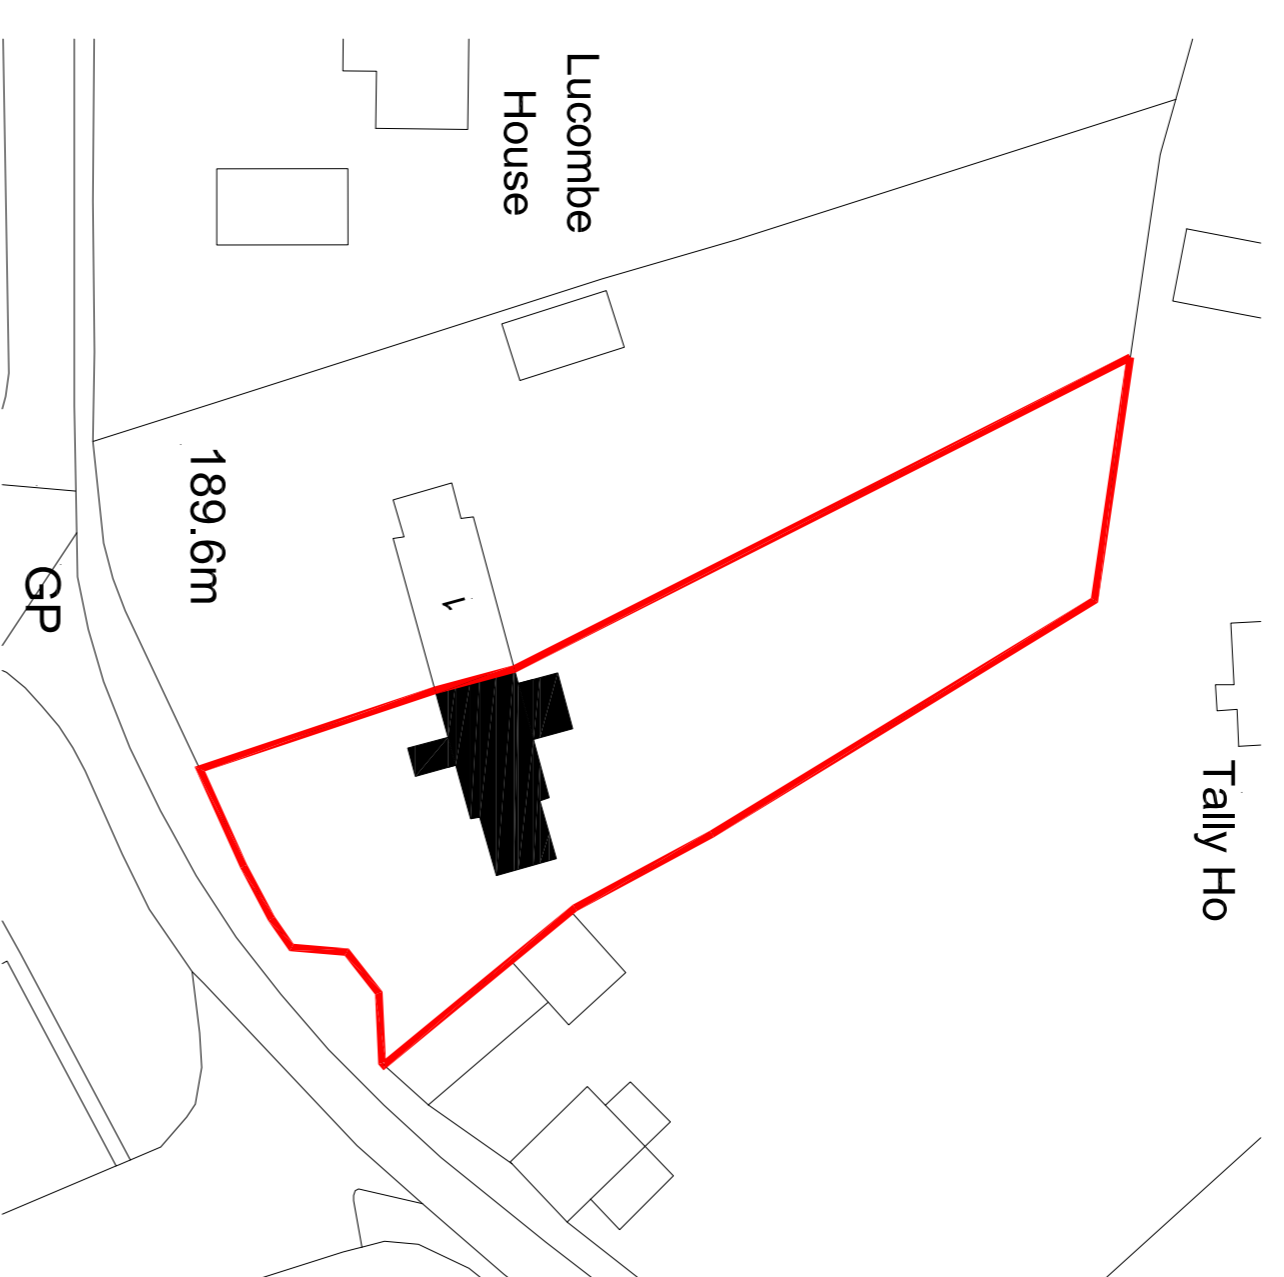

MOLLY'S COTTAGE, CONDICOTE EXISTING SITE DETAILS

SITE PLAN
SCALE 1:200

BLOCK PLAN
SCALE 1:500

LOCATION PLAN
SCALE 1:1250

0	FIRST ISSUE	15.04.2021
1	REVISION NOTES	DATE
client: Ms Emma Harrison		
PROJECT: Molly's Cottage Condicote Glos		

DRAWING: Survey Drawing - Site Details

CONSTRUCTION SERVICES
4 KENYALANE
MINDENHAM
GLOSCESTRSHIRE GL54 4SU
+44(0)1793 000650 EMAIL: INFO@CONSTRUCTJAP.COM

DRAWN BY: JP	DATE: April 2021	APPROVED BY: JP	DATE: April 2021
SCALE AS STATED	TITLE: M.C.S.U.02	REVISION:	0
- A1			