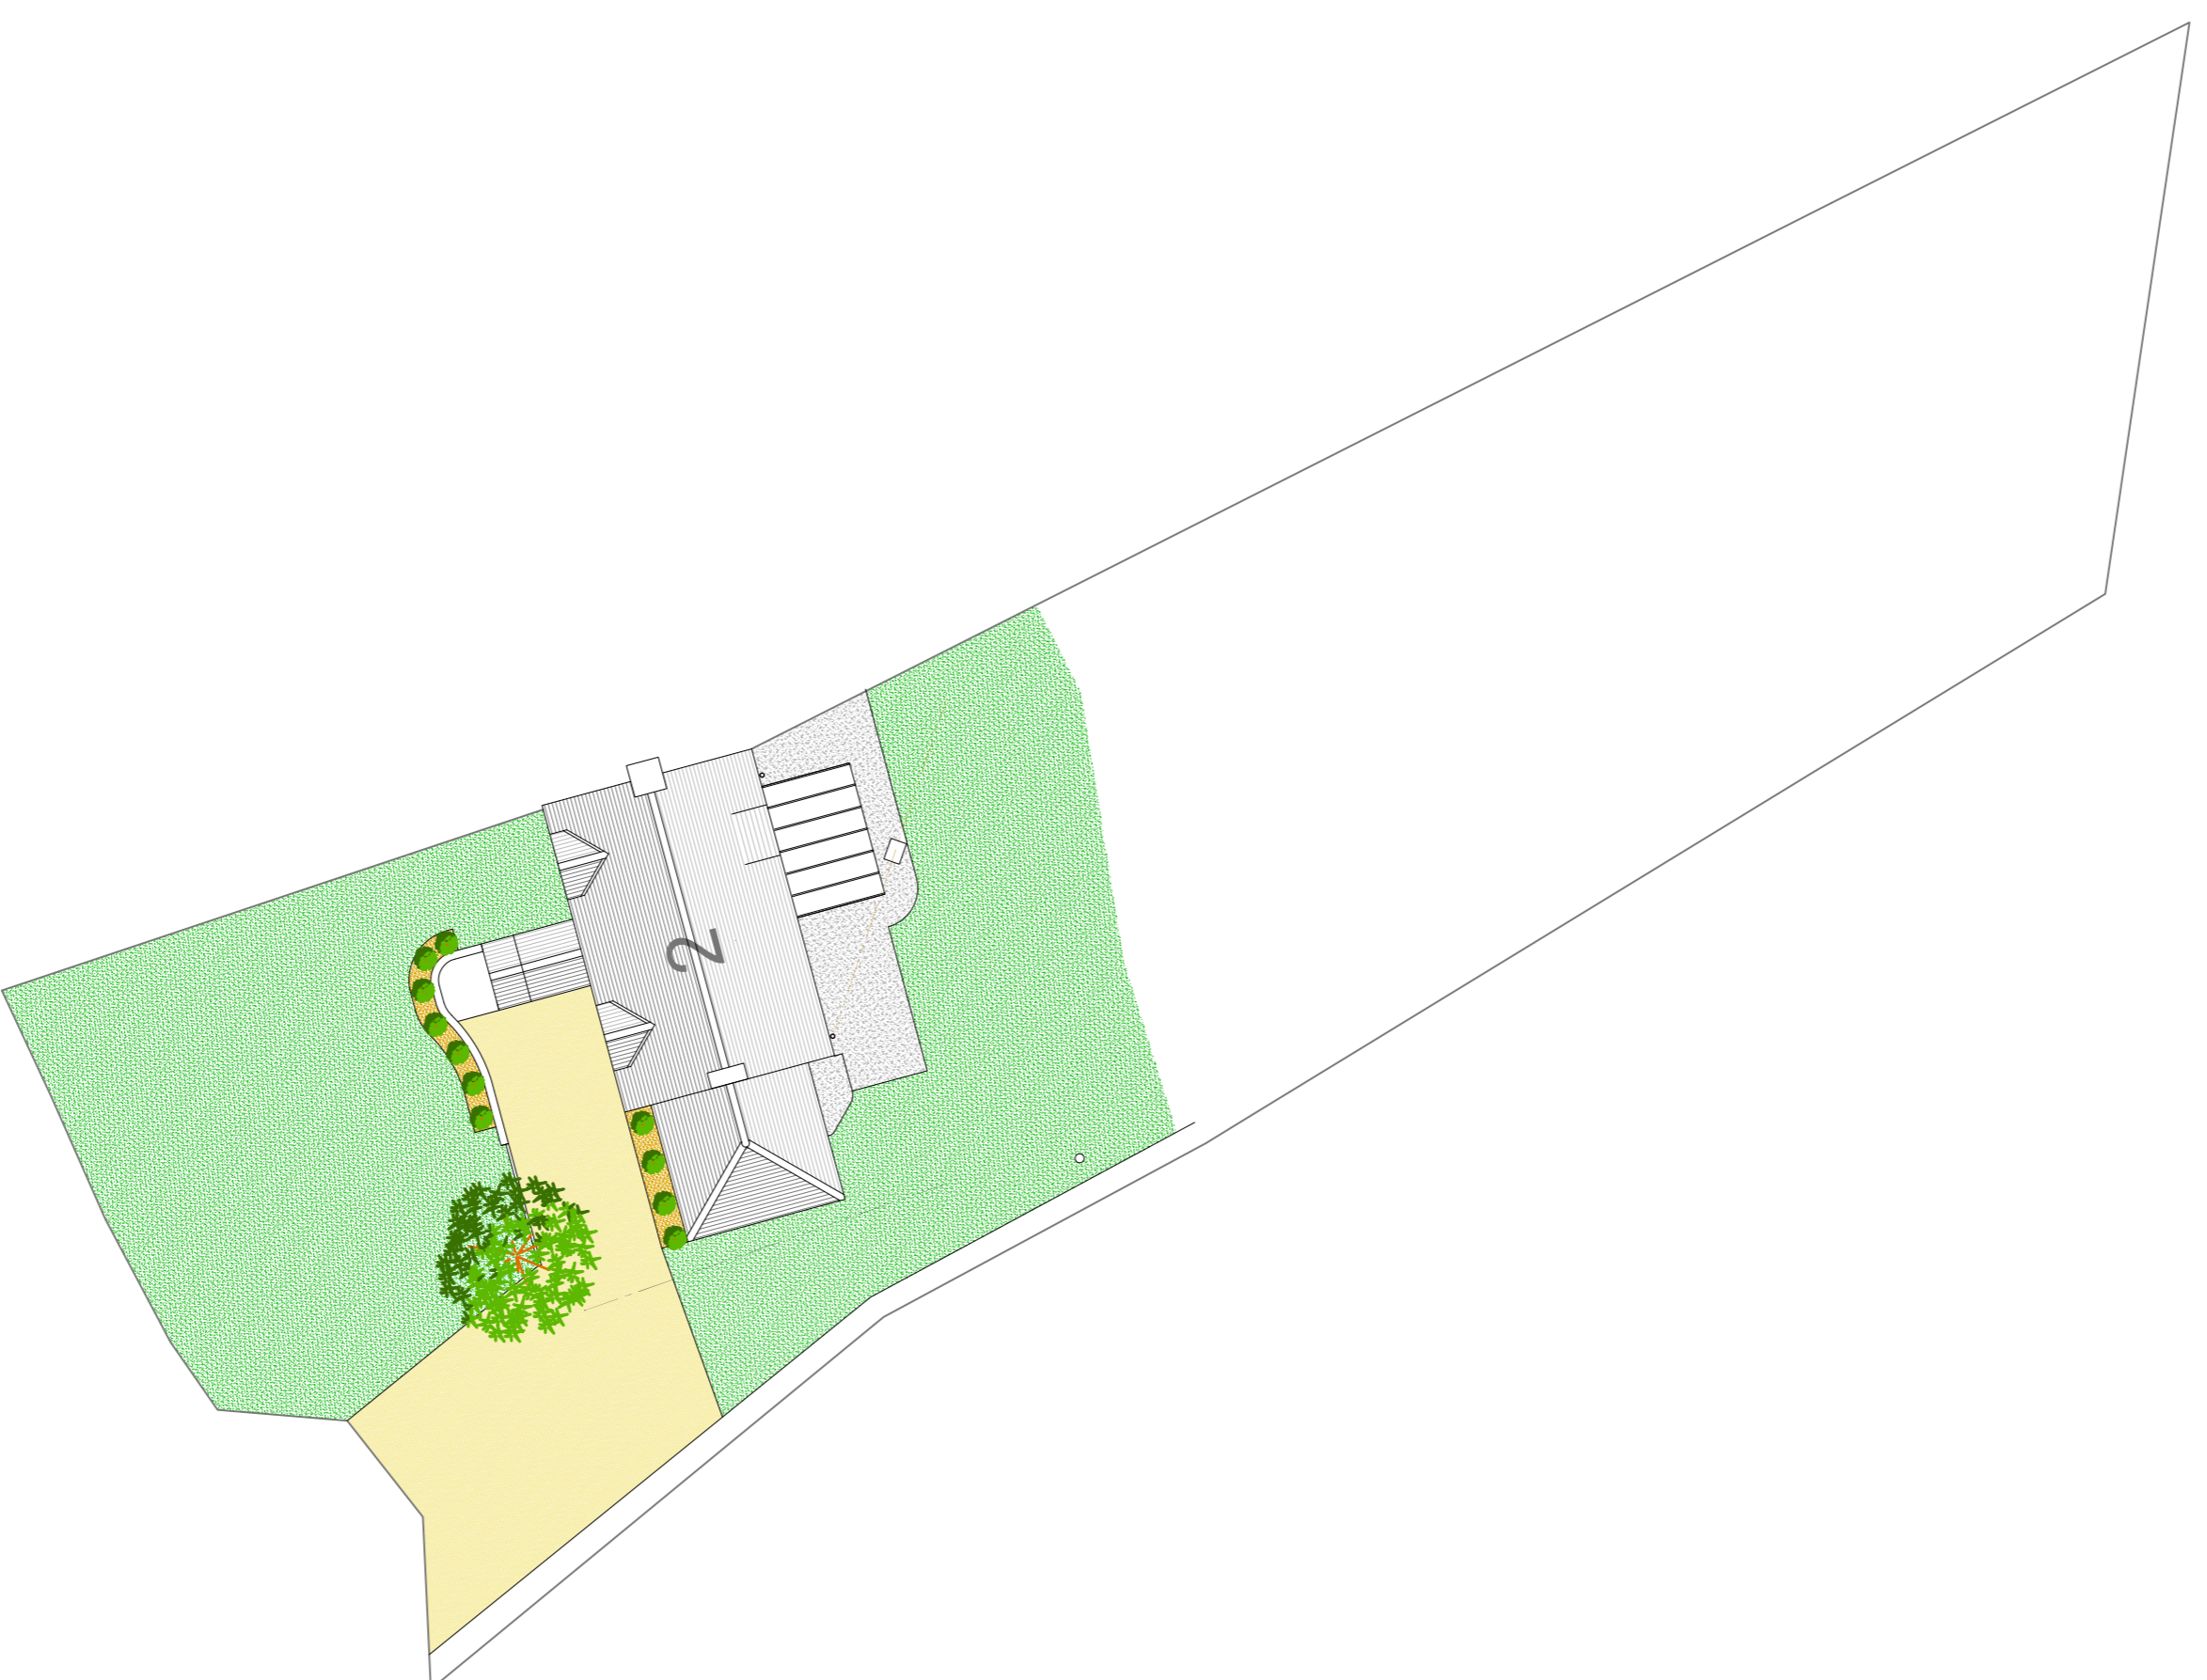

MOLLY'S COTTAGE, CONDICOTE EXISTING SITE DETAILS

SITE PLAN
SCALE 1:200

BLOCK PLAN
SCALE 1:500

LOCATION PLAN
SCALE 1:1250

0	FIRST ISSUE	15.04.2021
1	REVISION NOTES	DATE
client: Ms Emma Harrison		
PROJECT: Molly's Cottage Condicote Glos		

DRAWING: Survey Drawing - Site Details

CONSTRUCTION SERVICES
4 KENYALANE
MINDENHAM
GLOSCESTRSHIRE GL54 4SU
+44(0)1793 000650 EMAIL: INFO@CONSTRUCTJAP.COM

DRAWN BY: JP	DATE: April 2021	APPROVED BY: JP	DATE: April 2021
SCALE AS STATED	TITLE: M.C.S.U.02	REVISION:	0
- A1			