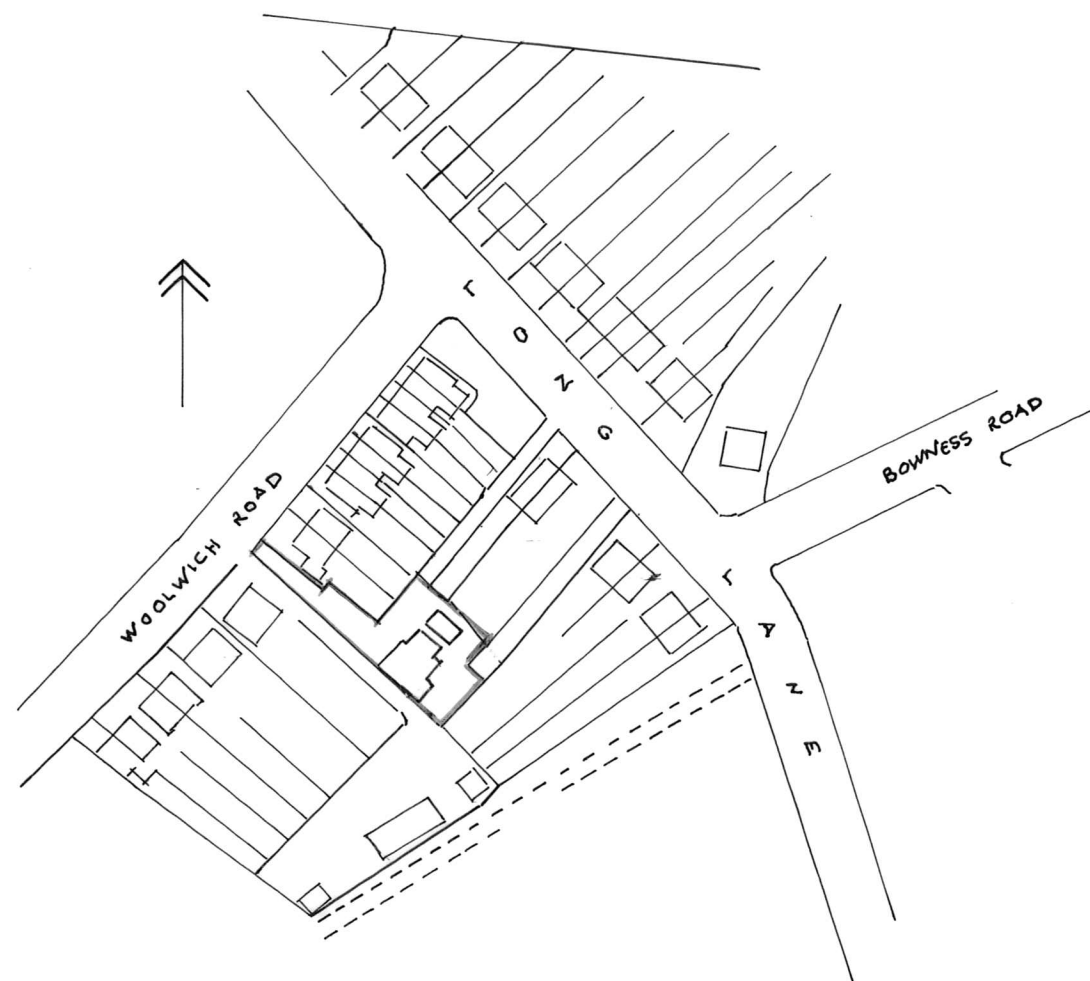

- TREES
- ① SILVER BIRCH
250 Ø 5M HIGH
 - ② ROWAN
250 Ø 5M HIGH
 - ③ NEEDLING BIRCH
200 Ø 3.5M HIGH

1:500

1:1250

235 WOOLWICH ROAD DA7 4LW

SITE / LOCATION PLAN

REVISION 'A'
NOTES ADDED