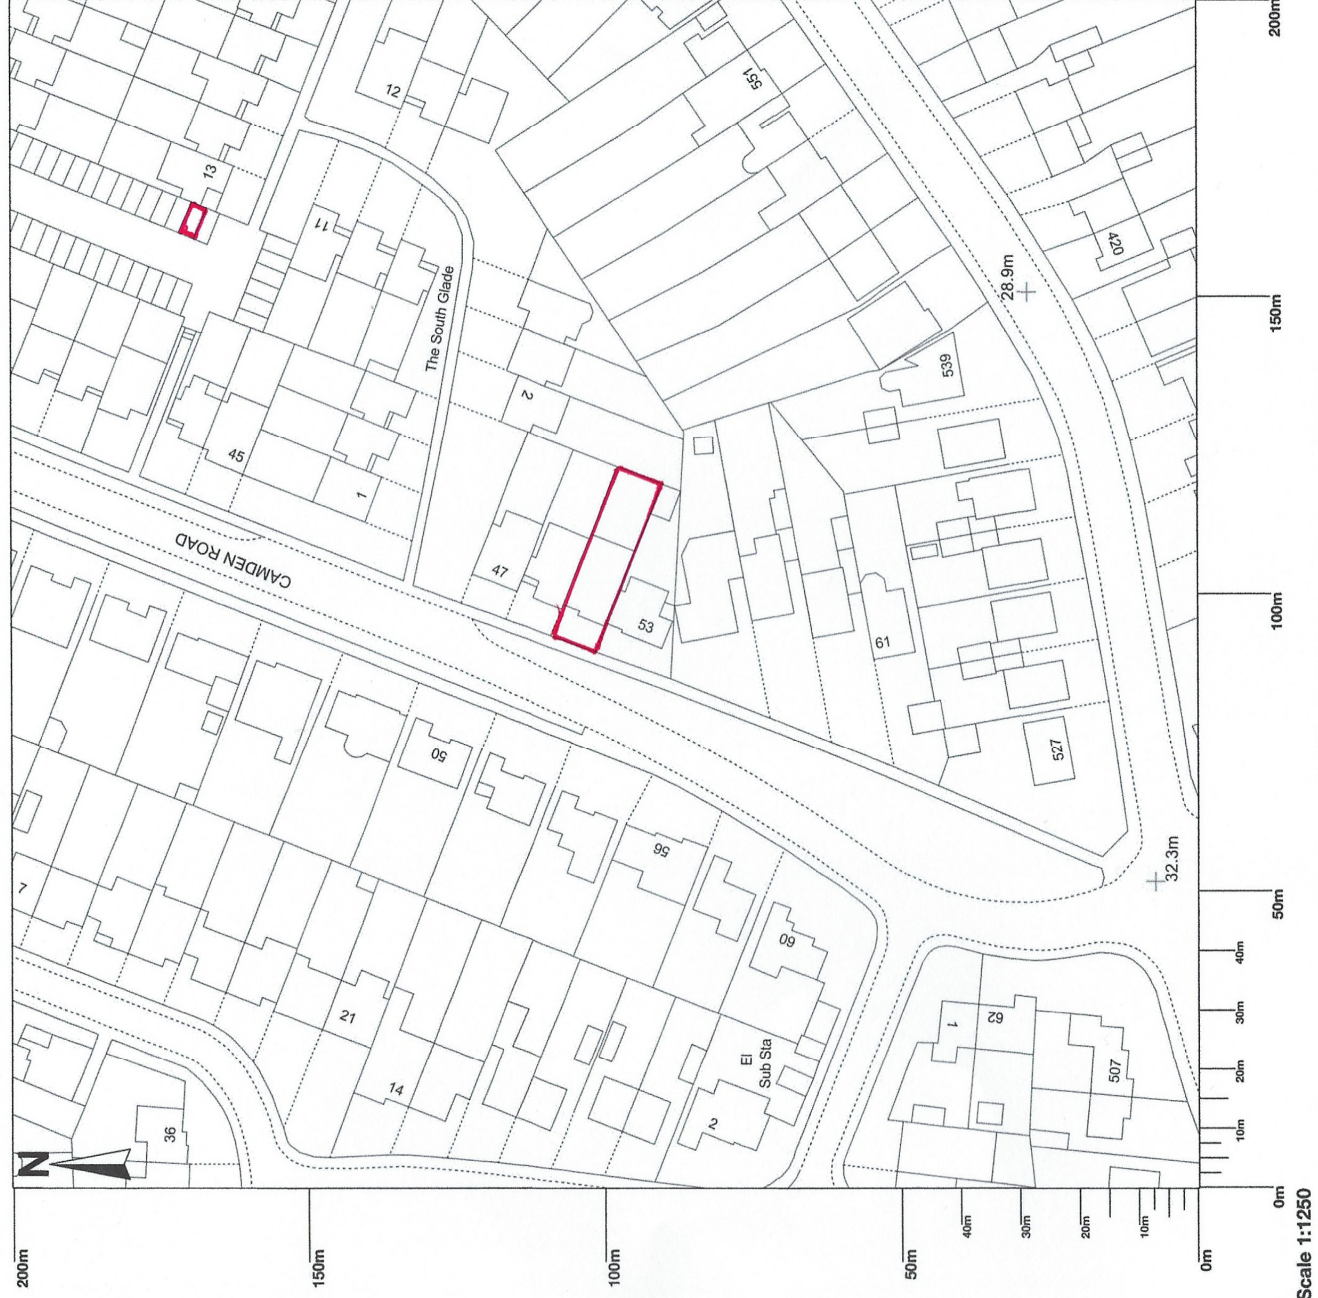

51 Camden Road, Bexley, DA5 3NZ

Map area bounded by: 548437,173249 548637,173449. Produced on 03 November 2021 from the OS National Geographic Database. Reproduction in whole or part is prohibited without the prior permission of Ordnance Survey. © Crown copyright 2021. Supplied by UKPlanningMaps.com a licensed OS partner (100054135). Unique plan reference: p4b/uk/711267/962655