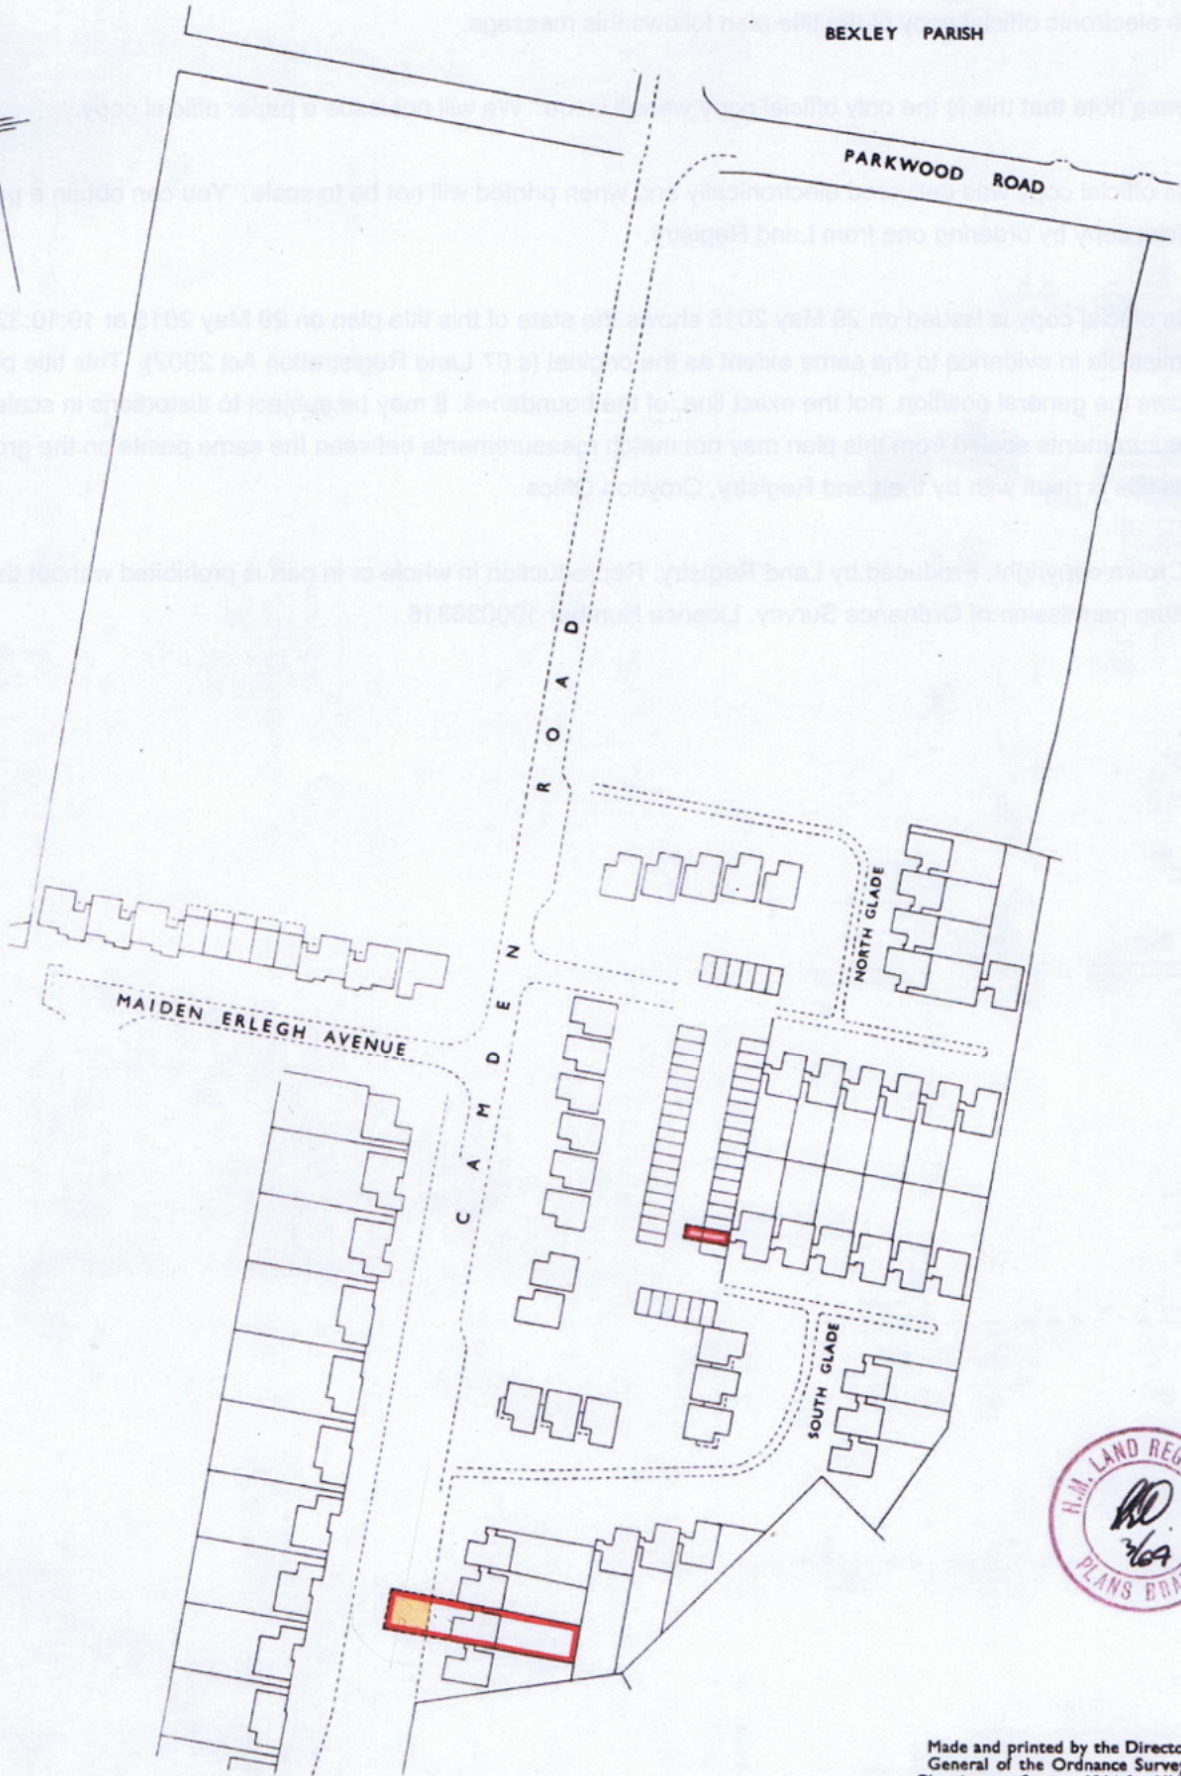

H. M. LAND REGISTRY

NATIONAL GRID PLAN

TQ 4873

SECTION W

KENT

Scale 1/1250

BEXLEY PARISH

PARKWOOD ROAD

NE
SE

NW
SW

Made and printed by the Director
General of the Ordnance Survey,
Chessington, Surrey. 1964 for HMLR
© Crown Copyright 1964

Filed Plan of Title No. **K 202373**